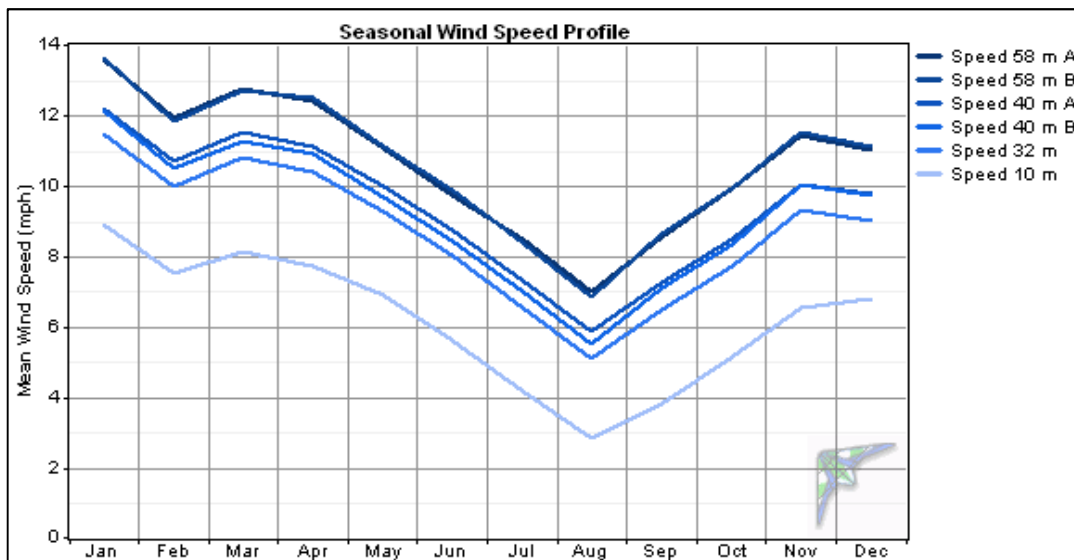

IIRA Wind Monitoring Program

Gallatin Co 1

Summary Report

Site Information	
Site Name	Gallatin
Site Number	6036

Data Collection	
Period	4/1/2013 - 8/14/2014
Interval	10 minutes

Latitude	N 37 47.338
Longitude	W 88 18.198
County, State	Gallatin, IL
Elevation (m)	112
Time Zone	CST (-6)
Land Description	Grazing field

Parameters	Observation Heights (m)
Wind Speed	58, 40, 32, 10
Wind Direction	57, 34
Temperature	2, 55
Solar Radiation	2.5
Data logger battery	NA

Tower Height	60 m

Results:

Wind Speed

	Speed	Speed	Speed	Speed	Speed	Speed
	58 m A	58 m B	40 m A	40 m B	32 m	10 m
Mean wind speed (mph)	10.48	10.52	9.28	9.05	8.53	6.05
Min wind speed (mph)	0.90	0.90	0.90	0.90	0.90	0.90
Max wind speed (mph)	41.16	40.49	38.25	37.13	37.13	31.09
Data recovery rate (%)	96.1	96.1	96.1	96.1	96.1	96.1