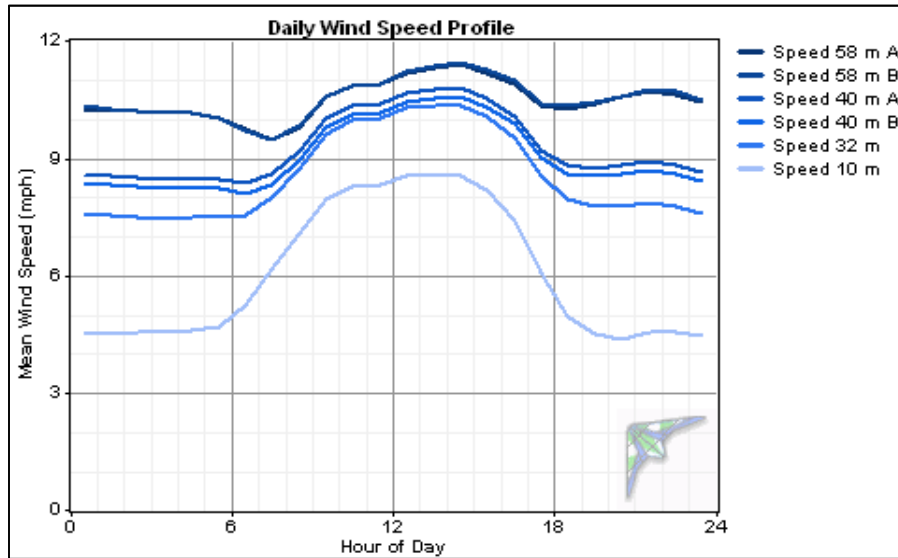

IIRA Wind Monitoring Program Gallatin Co 1