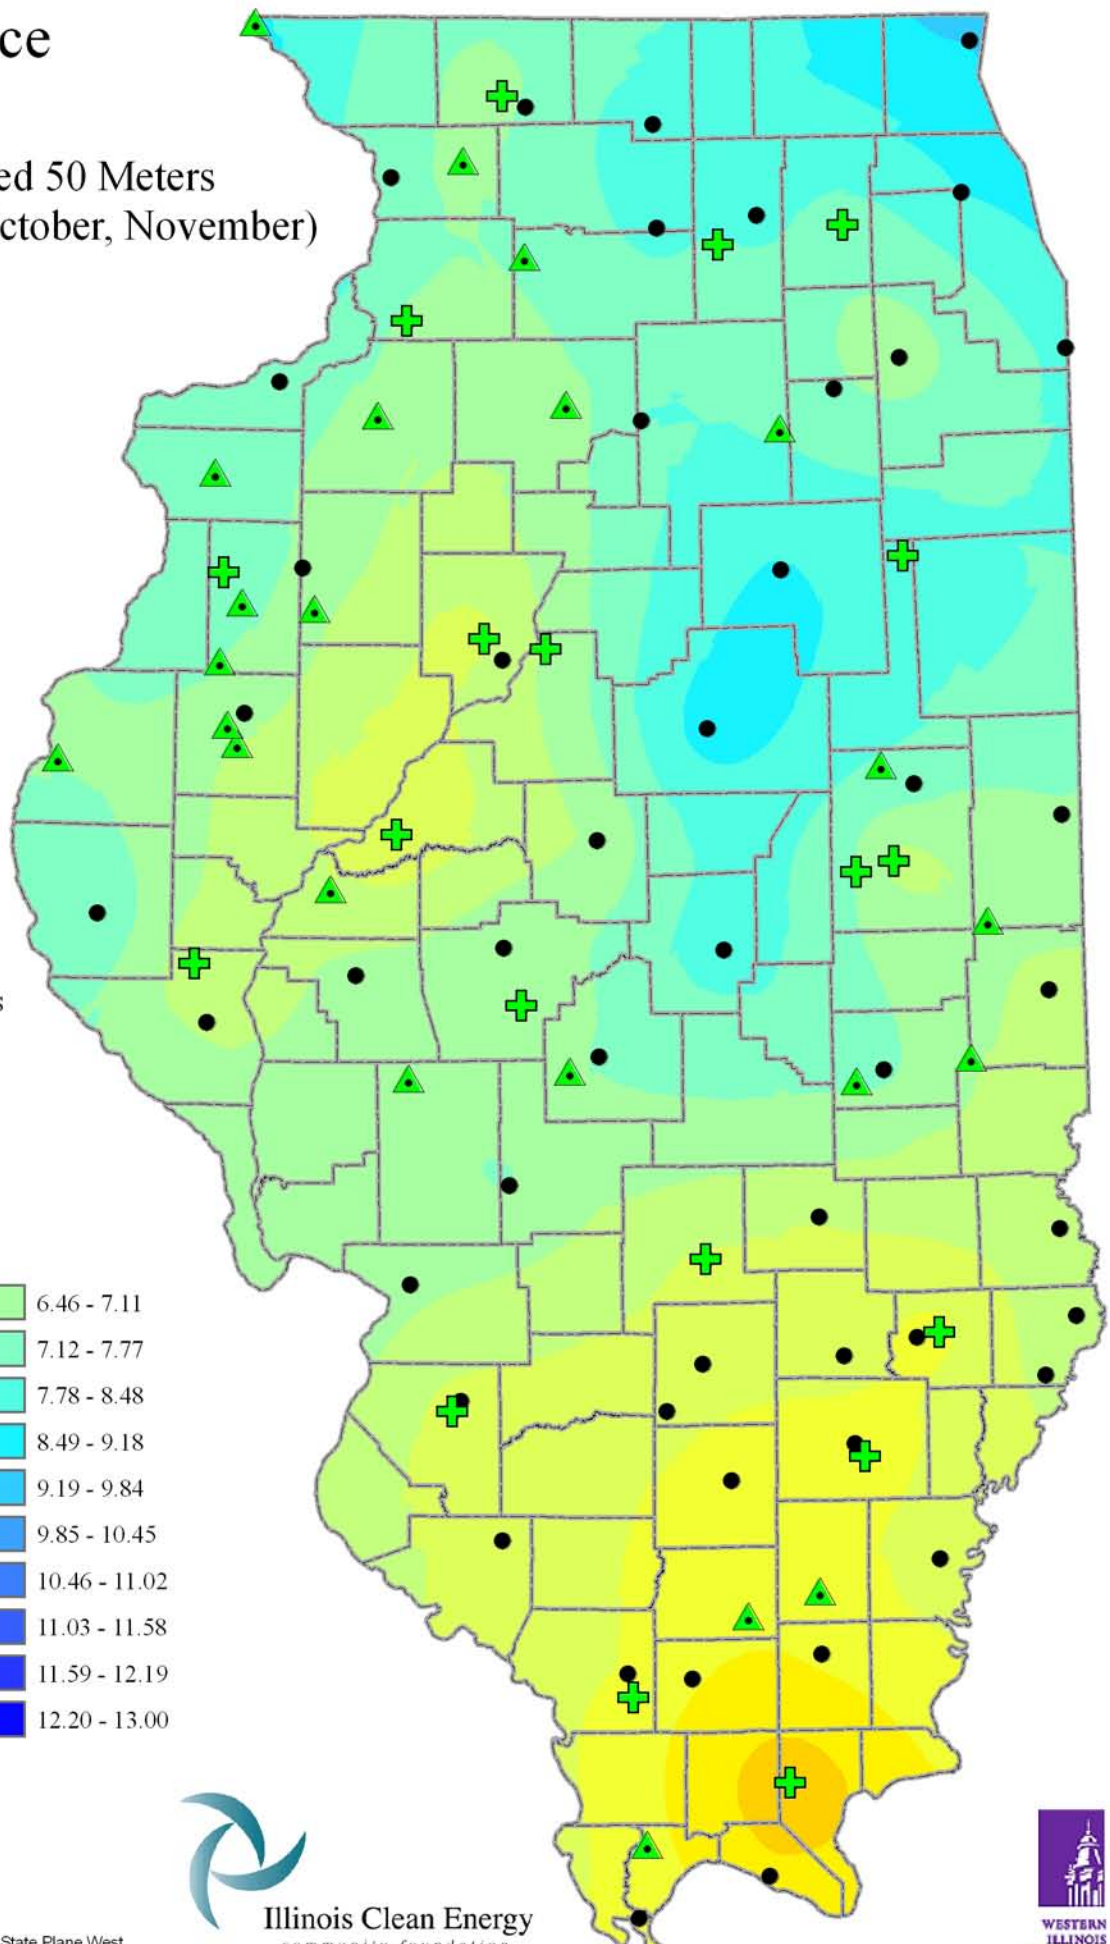

Wind Resource of Illinois

Average Wind Speed 50 Meters
Fall (September, October, November)
2005

-  ISWS Sites
-  Illinois Wind Sites
-  NWS Sites
-  Counties

Speed in M/S

Created: August 2008
Created By: Brock W. Terry
Datum/Projection: NAD 83 Illinois State Plane West