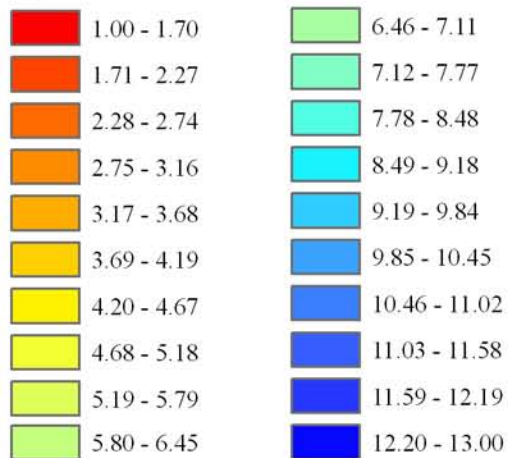

Wind Resource of Illinois

Average Wind Speed 50 Meters
Fall (September, October, November)
2005

-  ISWS Sites
-  Illinois Wind Sites
-  NWS Sites
-  Counties

Speed in M/S

Created: August 2008
Created By: Brock W. Terry
Datum/Projection: NAD 83 Illinois State Plane West