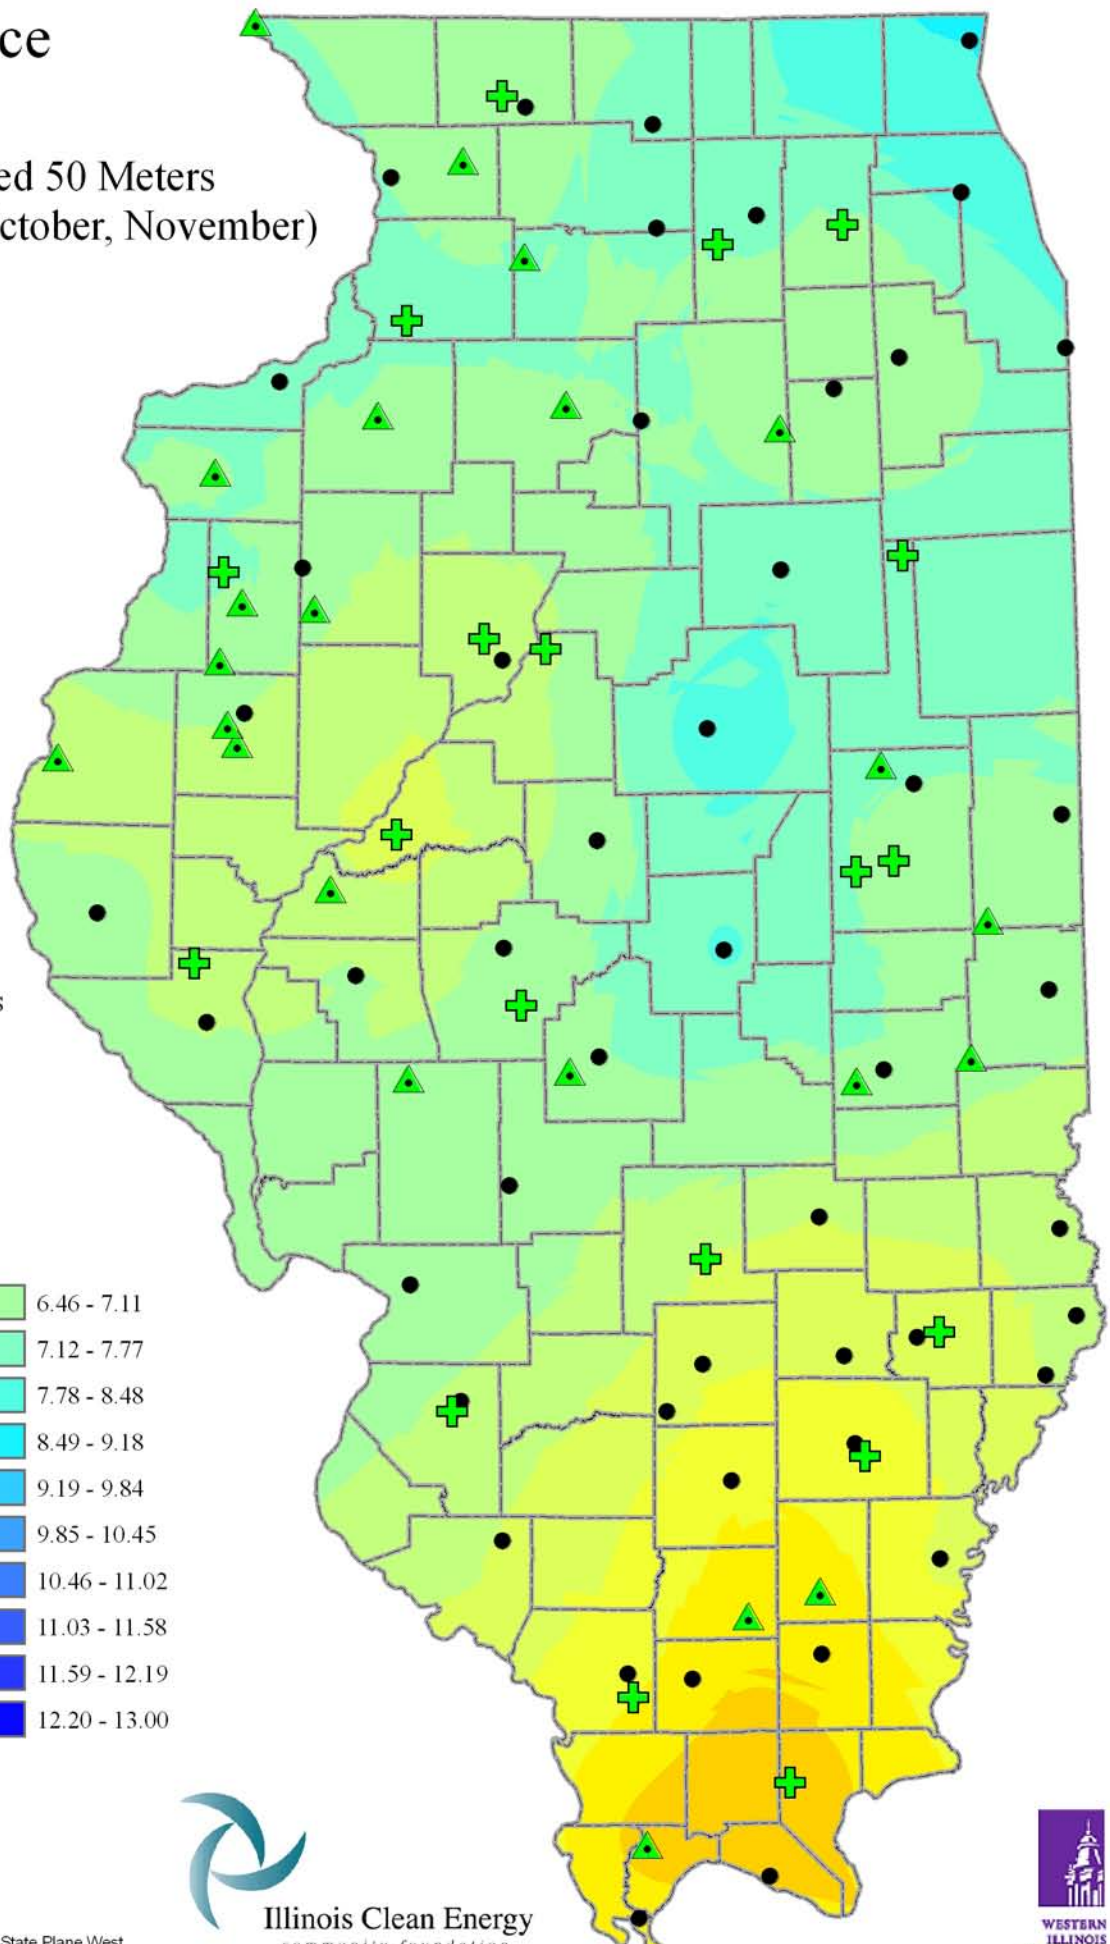

Wind Resource of Illinois

Average Wind Speed 50 Meters
Fall (September, October, November)
2006

-  ISWS Sites
-  Illinois Wind Sites
-  NWS Sites
-  Counties

Speed in M/S

Created: August 2008
Created By: Brock W. Terry
Datum/Projection: NAD 83 Illinois State Plane West