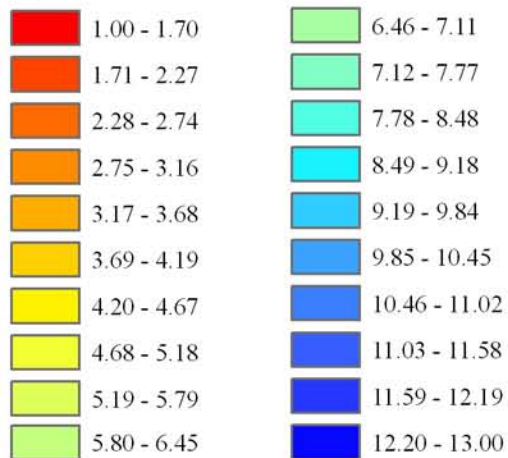

Wind Resource of Illinois

Average Wind Speed 50 Meters
Fall (September, October, November)
2006

-  ISWS Sites
-  Illinois Wind Sites
-  NWS Sites
-  Counties

Speed in M/S

Created: August 2008
Created By: Brock W. Terry
Datum/Projection: NAD 83 Illinois State Plane West