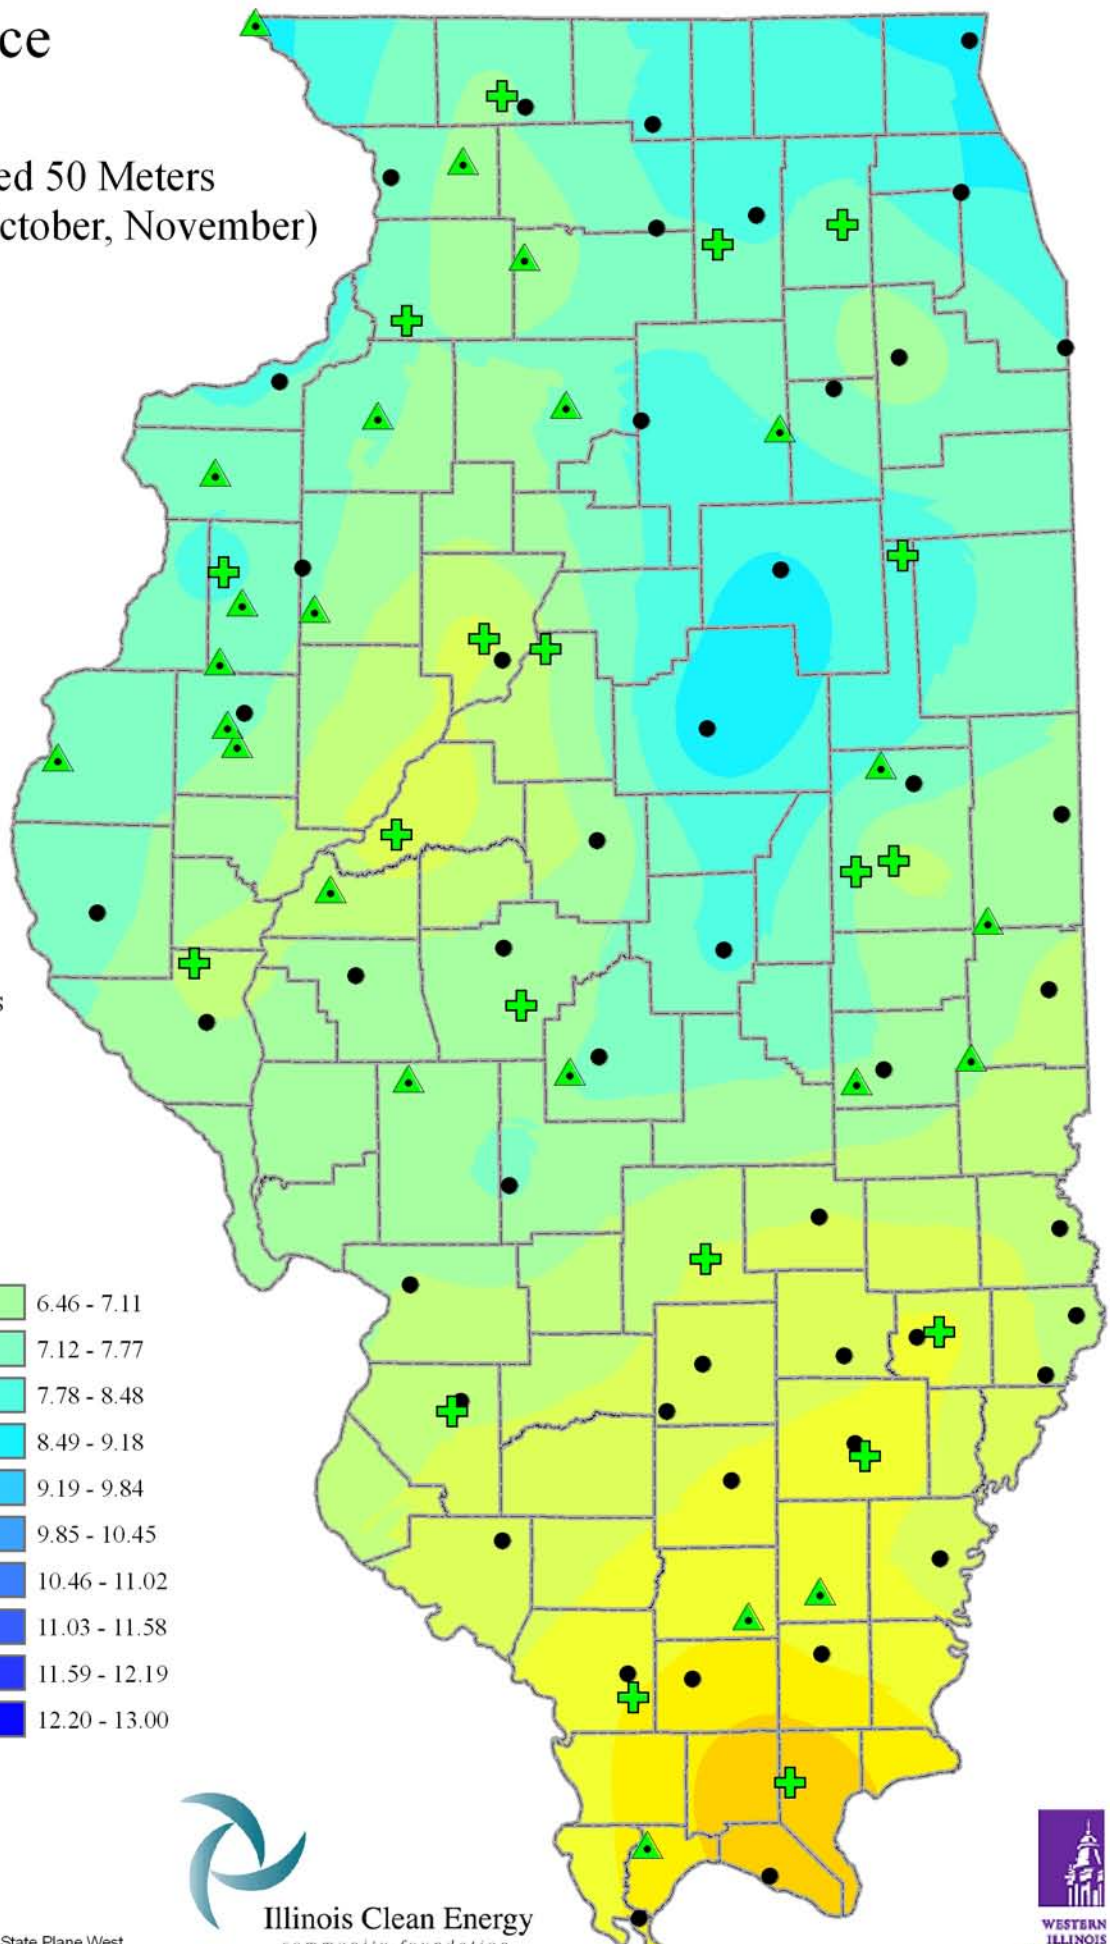

# Wind Resource of Illinois

Average Wind Speed 50 Meters  
Fall (September, October, November)  
2007

-  ISWS Sites
-  Illinois Wind Sites
-  NWS Sites
-  Counties

## Speed in M/S

Created: August 2008  
Created By: Brock W. Terry  
Datum/Projection: NAD 83 Illinois State Plane West

Illinois Clean Energy  
community foundation