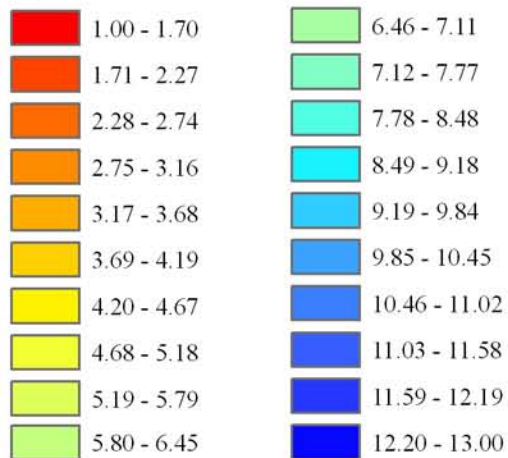

Wind Resource of Illinois

Average Wind Speed 50 Meters
Fall (September, October, November)
2007

- ISWS Sites
- Illinois Wind Sites
- NWS Sites
- Counties

Speed in M/S

Created: August 2008
Created By: Brock W. Terry
Datum/Projection: NAD 83 Illinois State Plane West

Illinois Clean Energy
community foundation