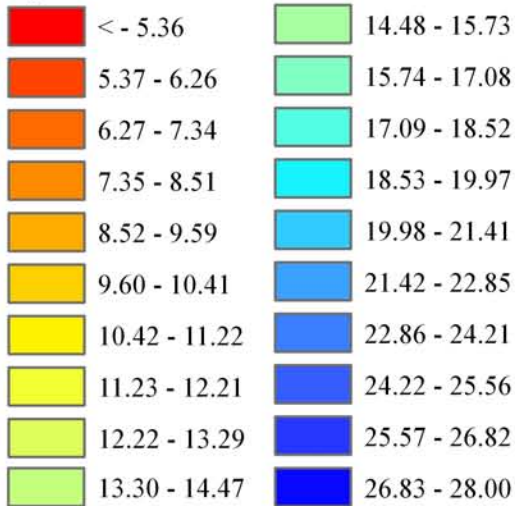

Wind Resource of Illinois

Average Wind Speed 50 Meters
Fall (September, October, November)
2005

-  ISWS Sites
-  Illinois Wind Sites
-  NWS Sites
-  Counties

Speed in MPH

Created: August 2008
Created By: Brock W. Terry
Datum/Projection: NAD 83 Illinois State Plane West