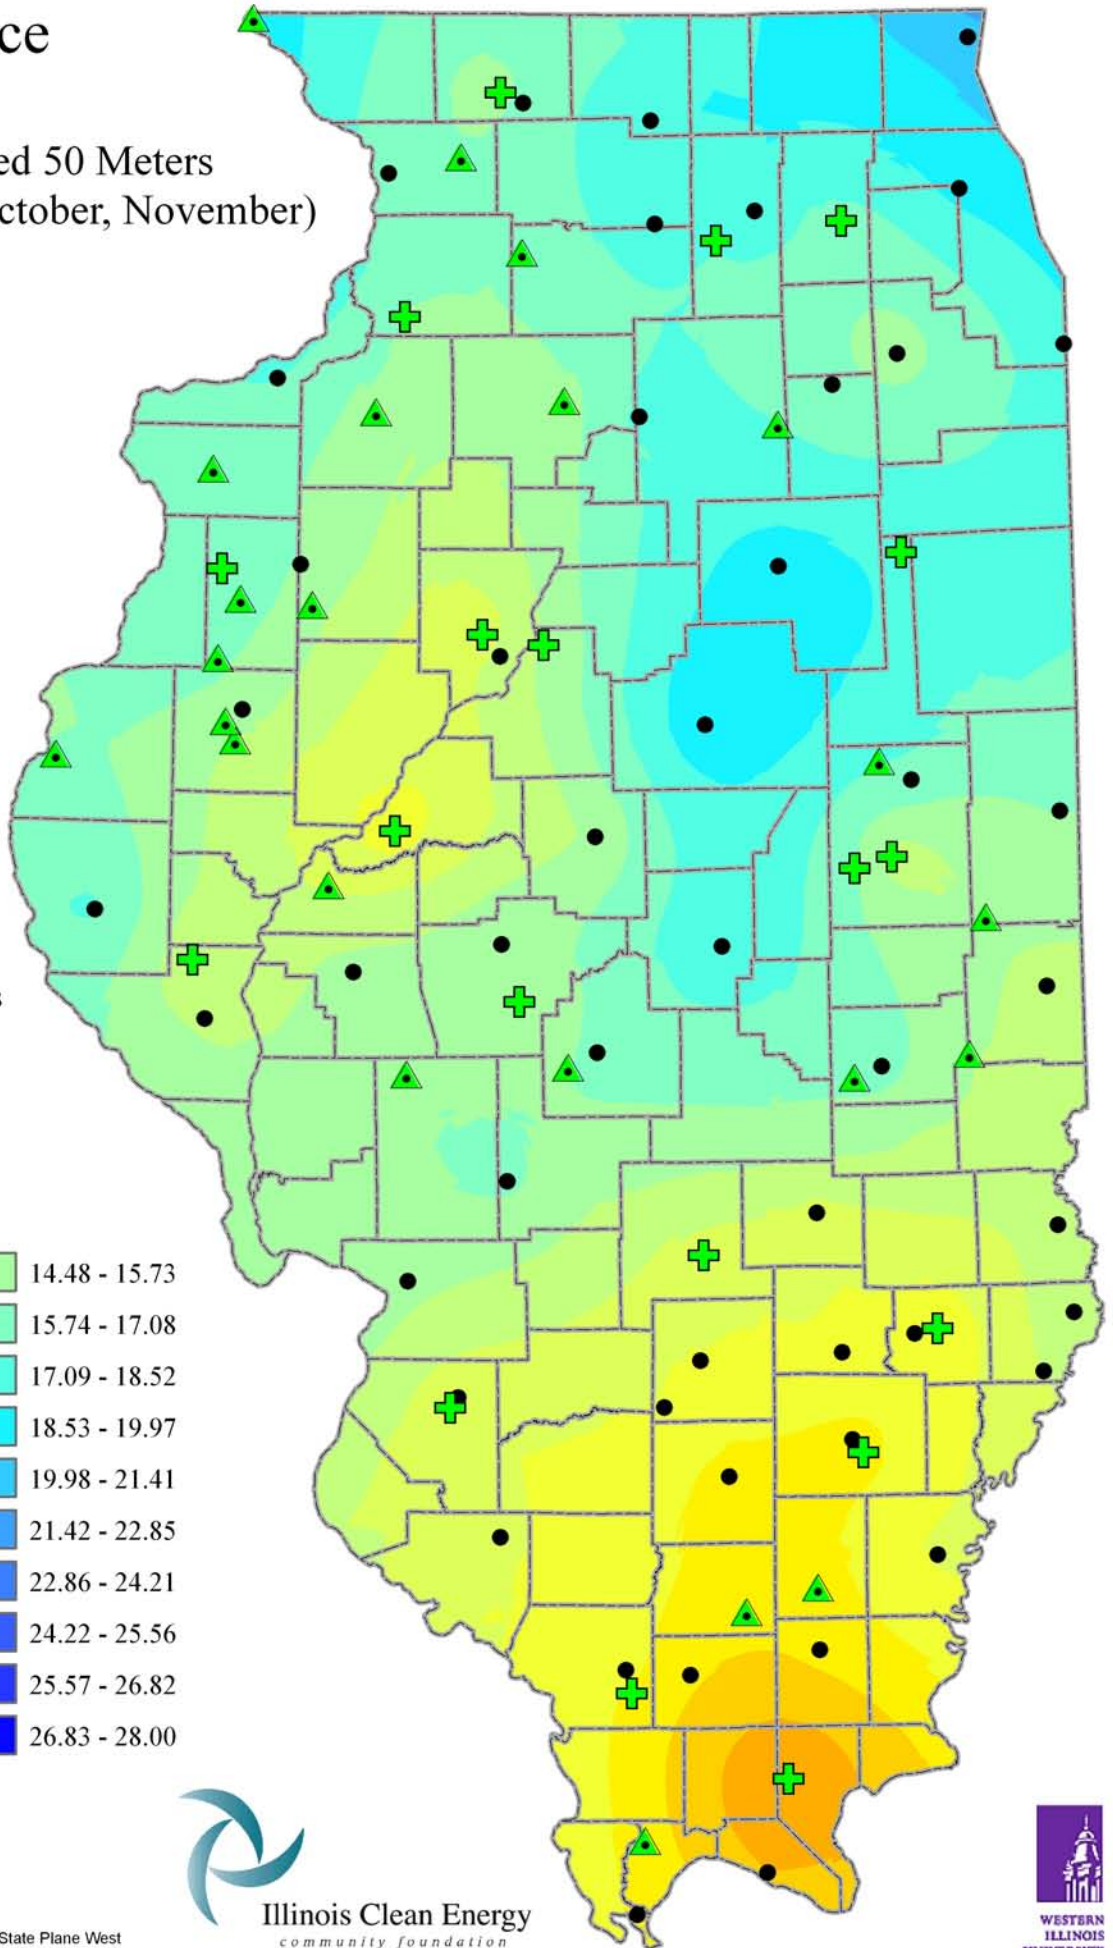

Wind Resource of Illinois

Average Wind Speed 50 Meters
Fall (September, October, November)
2005

-  ISWS Sites
-  Illinois Wind Sites
-  NWS Sites
-  Counties

Speed in MPH

Created: August 2008
Created By: Brock W. Terry
Datum/Projection: NAD 83 Illinois State Plane West