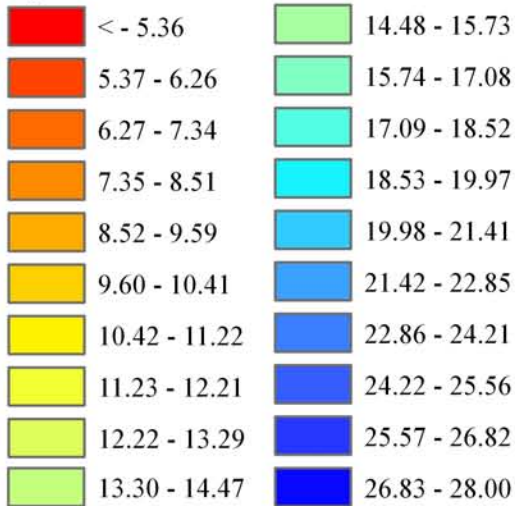

Wind Resource of Illinois

Average Wind Speed 80 Meters
Fall (September, October, November)
2005

-  ISWS Sites
-  Illinois Wind Sites
-  NWS Sites
-  Counties

Speed in MPH

Created: August 2008
Created By: Brock W. Terry
Datum/Projection: NAD 83 Illinois State Plane West