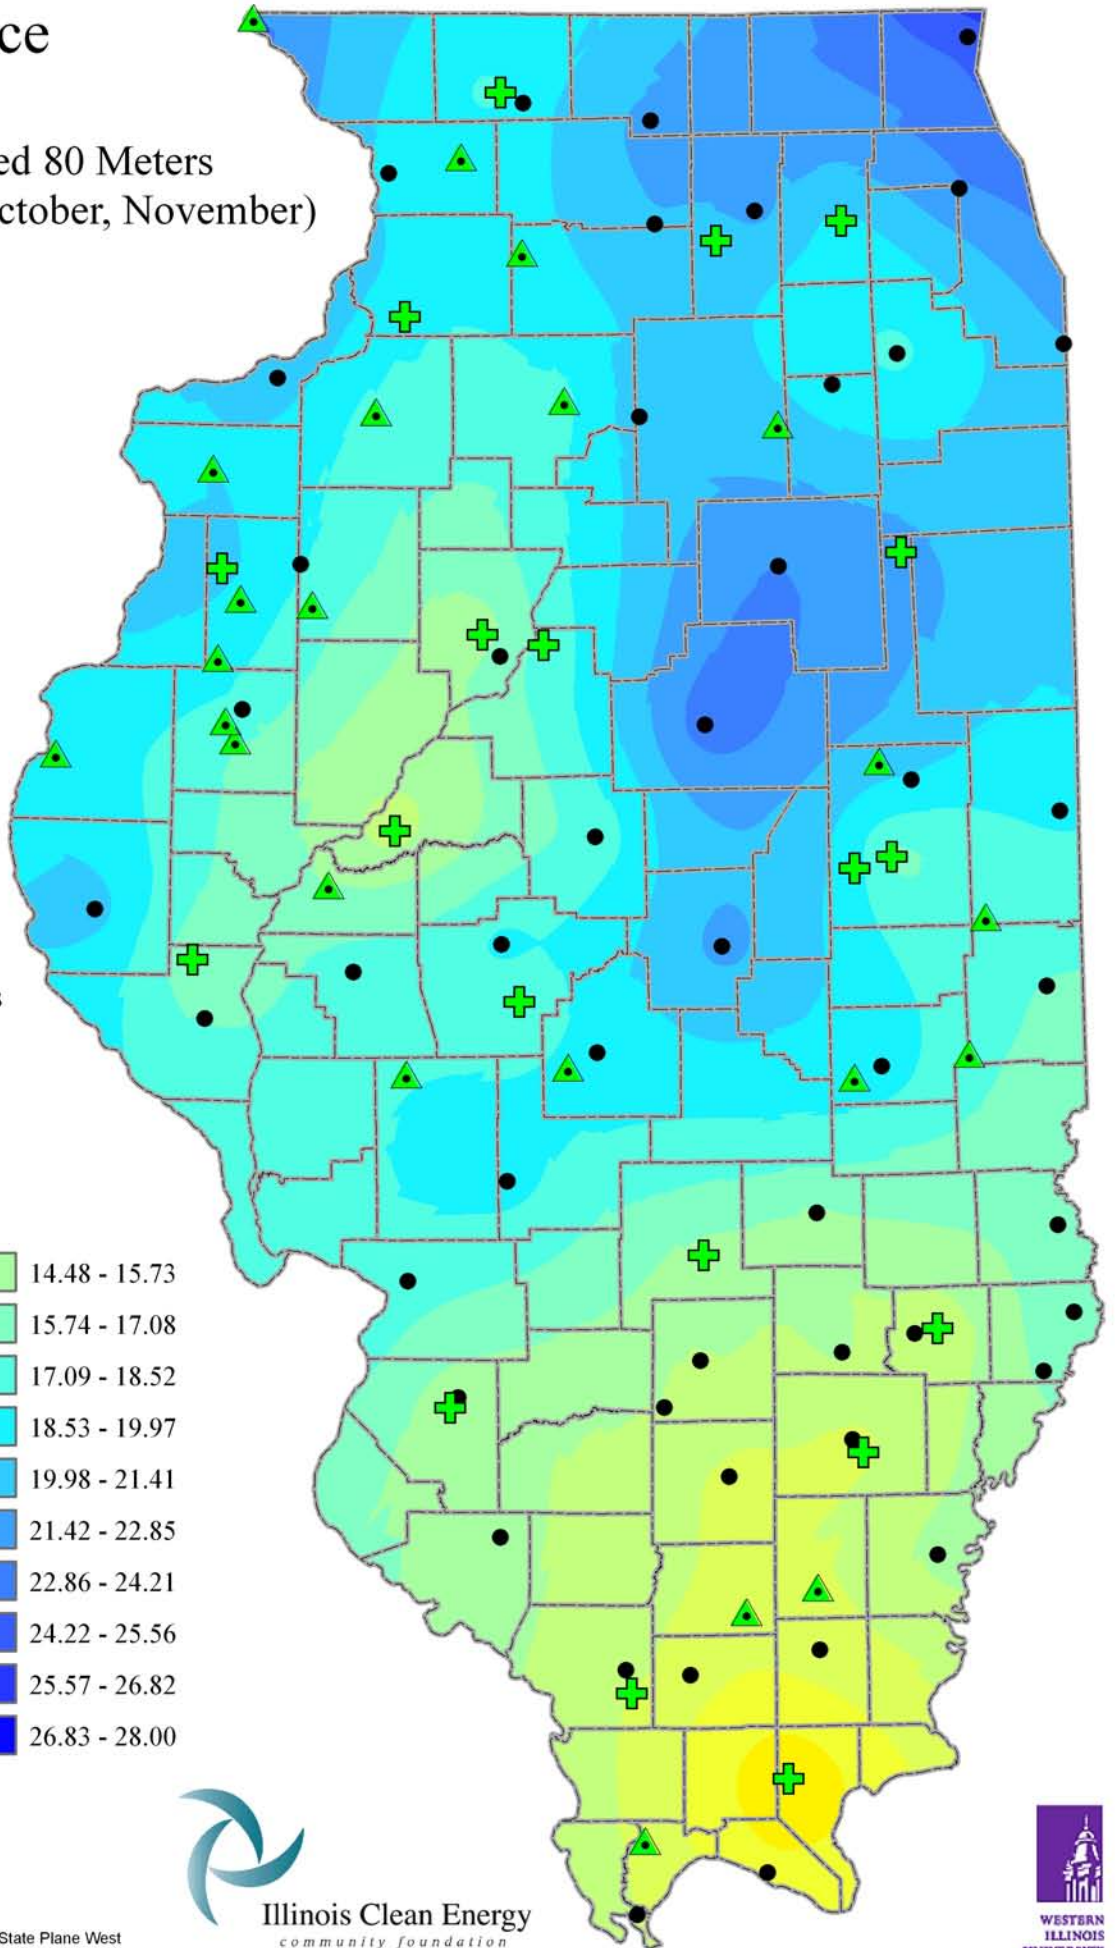

Wind Resource of Illinois

Average Wind Speed 80 Meters
Fall (September, October, November)
2005

-  ISWS Sites
-  Illinois Wind Sites
-  NWS Sites
-  Counties

Speed in MPH

Created: August 2008
Created By: Brock W. Terry
Datum/Projection: NAD 83 Illinois State Plane West