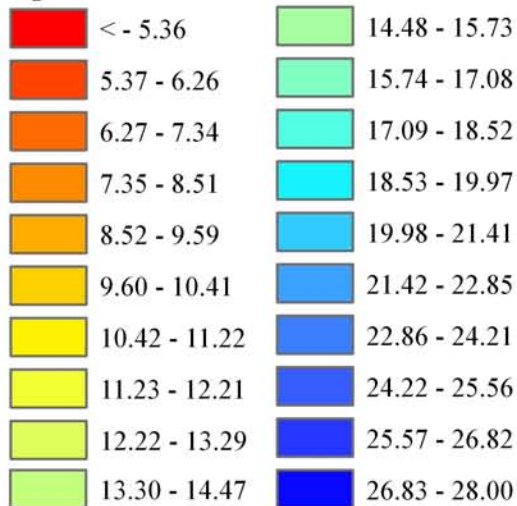

Wind Resource of Illinois

Average Wind Speed 10 Meters
Fall (September, October, November)
2006

-  ISWS Sites
-  Illinois Wind Sites
-  NWS Sites
-  Counties

Speed in MPH

Created: August 2008
Created By: Brock W. Terry
Datum/Projection: NAD 83 Illinois State Plane West