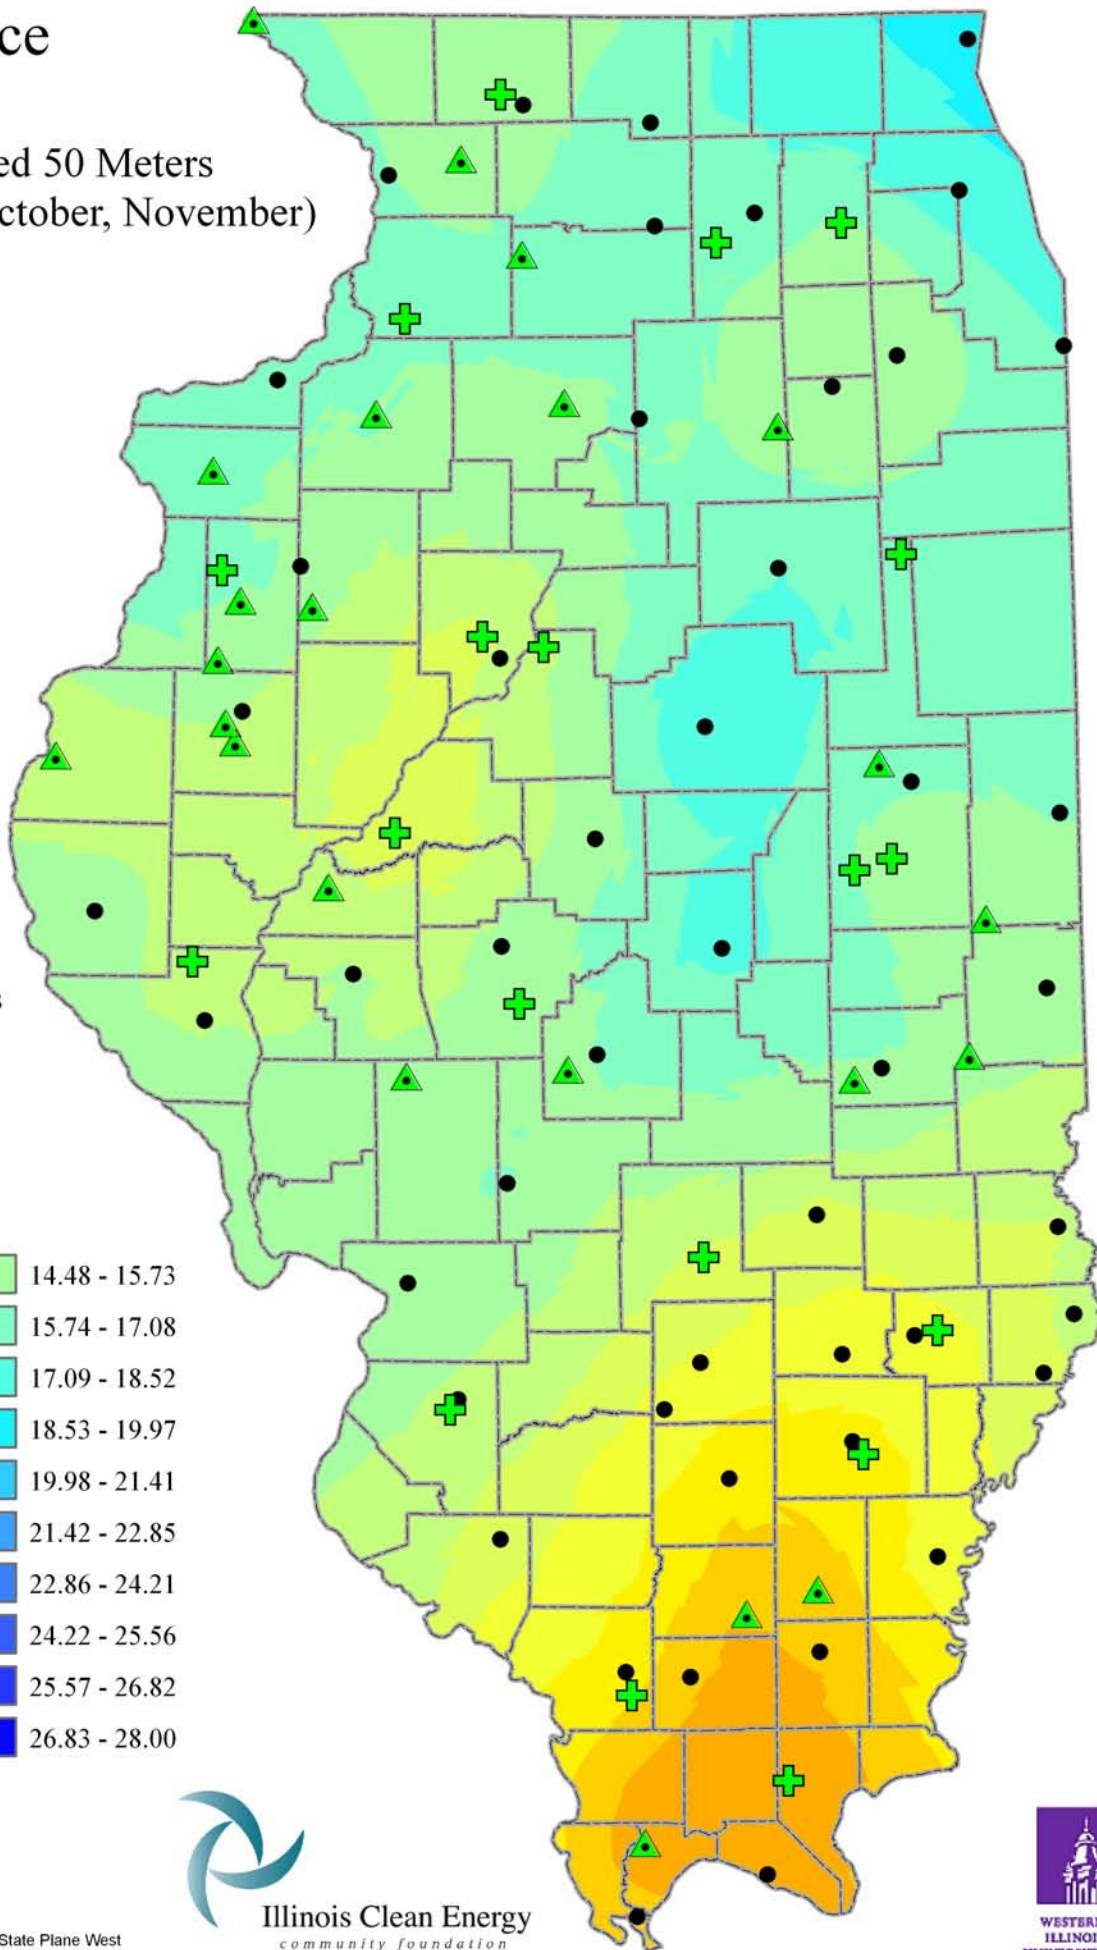

Wind Resource of Illinois

Average Wind Speed 50 Meters
Fall (September, October, November)
2006

-  ISWS Sites
-  Illinois Wind Sites
-  NWS Sites
-  Counties

Speed in MPH

Created: August 2008
Created By: Brock W. Terry
Datum/Projection: NAD 83 Illinois State Plane West