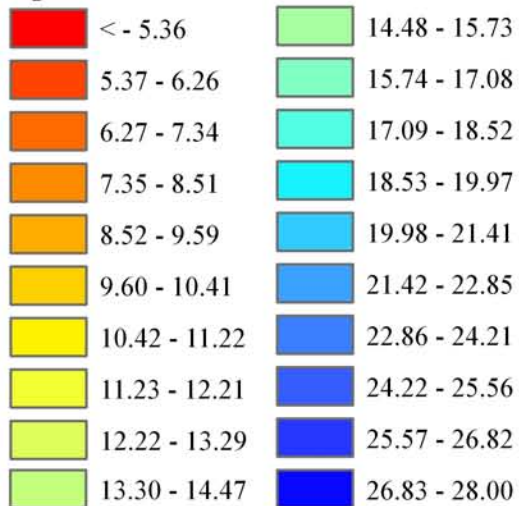

Wind Resource of Illinois

Average Wind Speed 50 Meters
Fall (September, October, November)
2006

-  ISWS Sites
-  Illinois Wind Sites
-  NWS Sites
-  Counties

Speed in MPH

Created: August 2008
Created By: Brock W. Terry
Datum/Projection: NAD 83 Illinois State Plane West