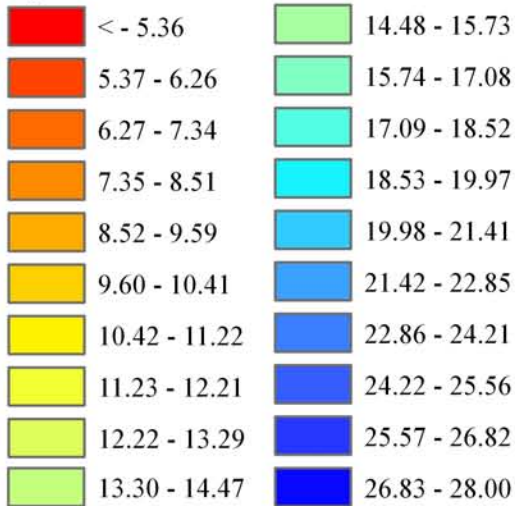

Wind Resource of Illinois

Average Wind Speed 80 Meters
 Fall (September, October, November)
 2006

-  ISWS Sites
-  Illinois Wind Sites
-  NWS Sites
-  Counties

Speed in MPH

Created: August 2008
 Created By: Brock W. Terry
 Datum/Projection: NAD 83 Illinois State Plane West