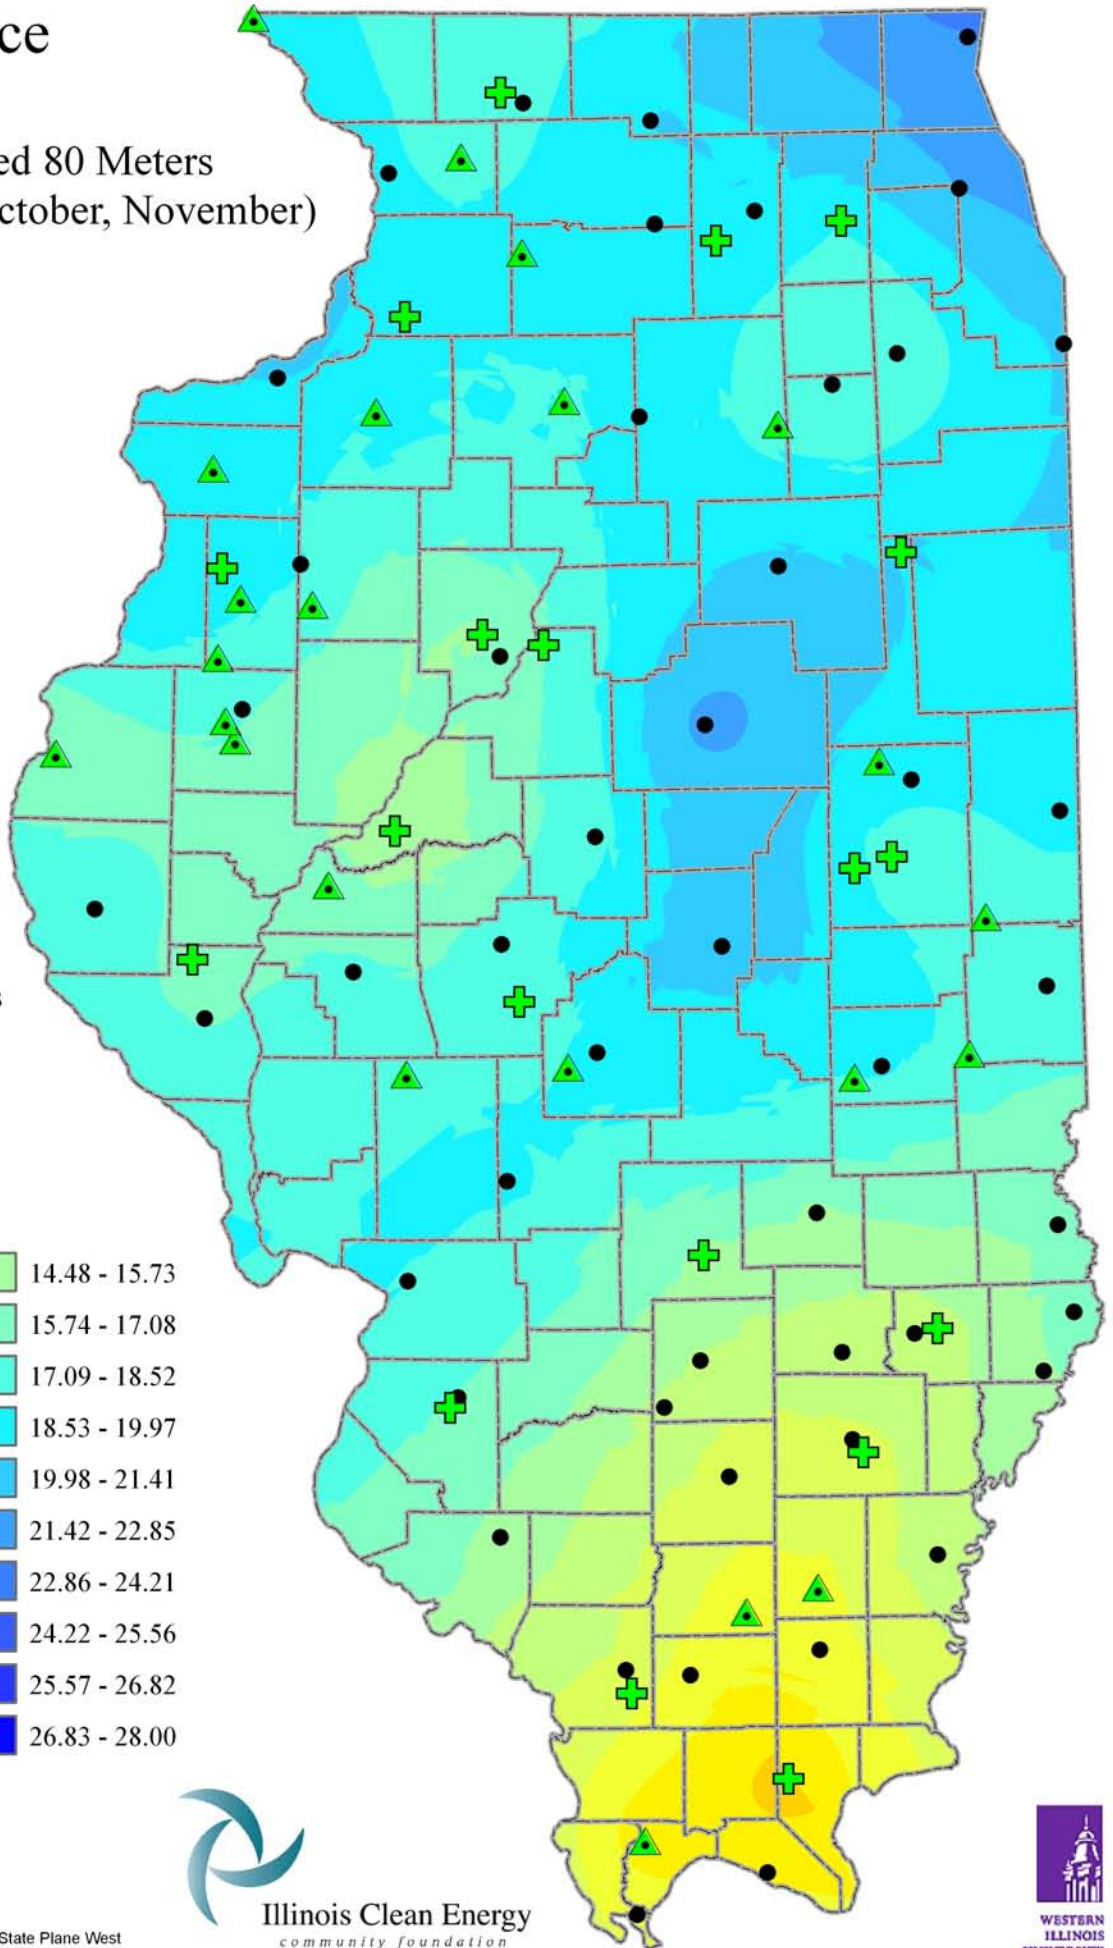

Wind Resource of Illinois

Average Wind Speed 80 Meters
 Fall (September, October, November)
 2006

-  ISWS Sites
-  Illinois Wind Sites
-  NWS Sites
-  Counties

Speed in MPH

Created: August 2008
 Created By: Brock W. Terry
 Datum/Projection: NAD 83 Illinois State Plane West