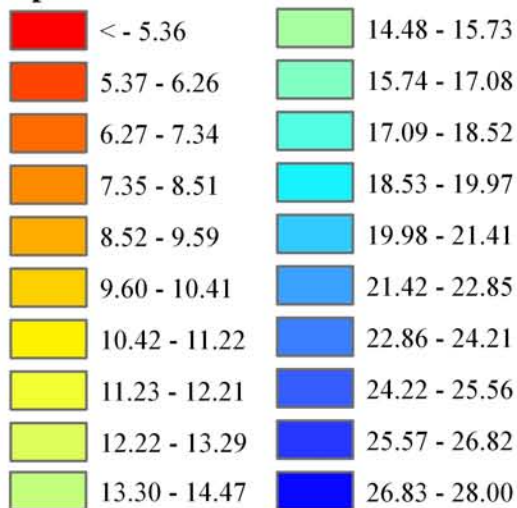

Wind Resource of Illinois

Average Wind Speed 10 Meters
Fall (September, October, November)
2007

-  ISWS Sites
-  Illinois Wind Sites
-  NWS Sites
-  Counties

Speed in MPH

Created: August 2008
Created By: Brock W. Terry
Datum/Projection: NAD 83 Illinois State Plane West