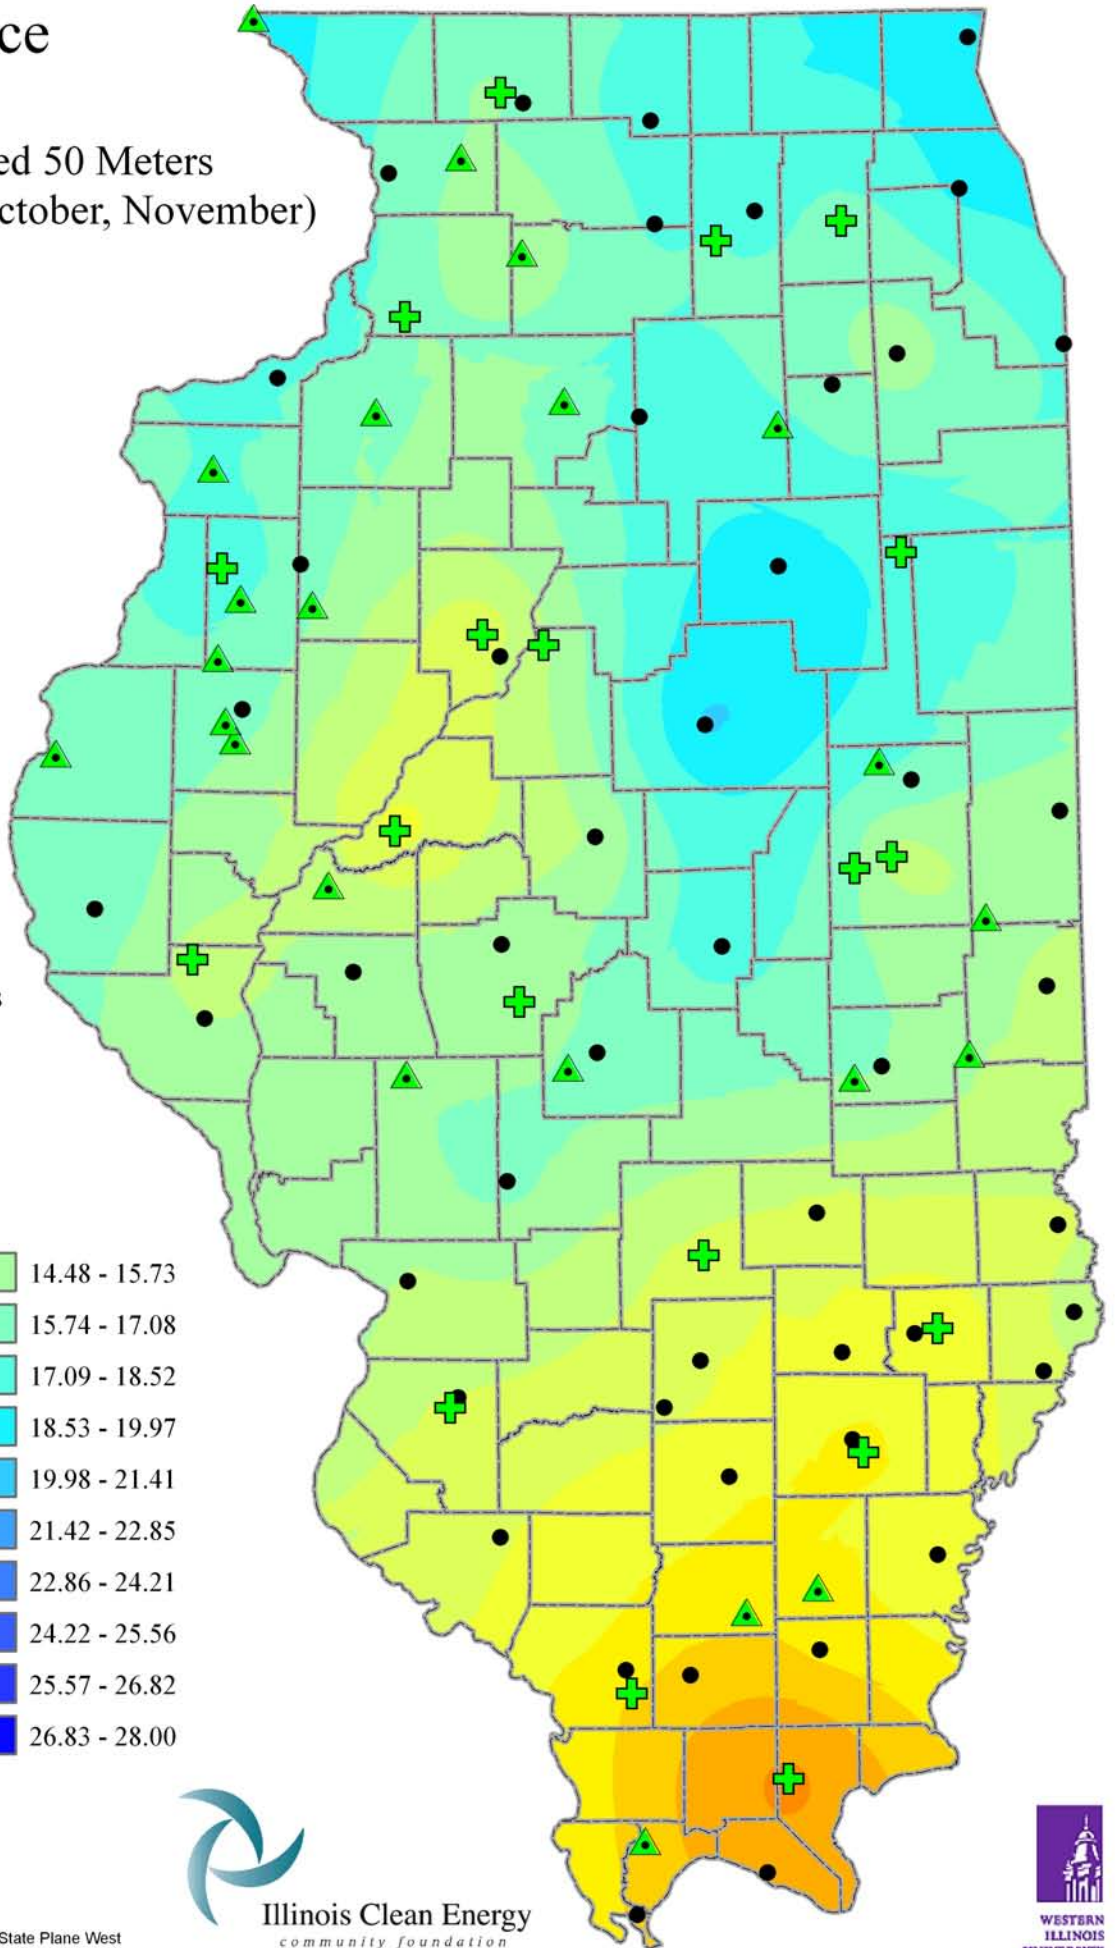

Wind Resource of Illinois

Average Wind Speed 50 Meters
 Fall (September, October, November)
 2007

-  ISWS Sites
-  Illinois Wind Sites
-  NWS Sites
-  Counties

Speed in MPH

Created: August 2008
 Created By: Brock W. Terry
 Datum/Projection: NAD 83 Illinois State Plane West