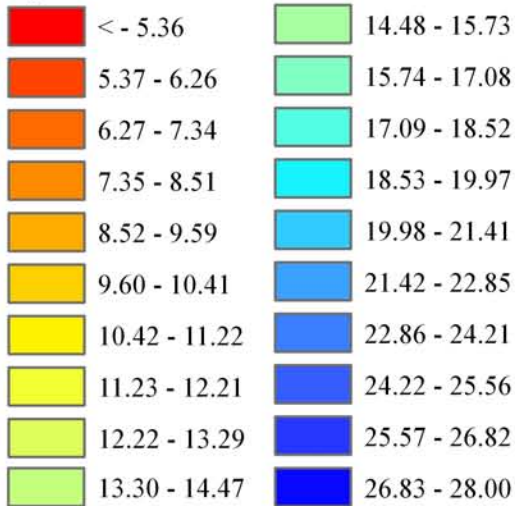

Wind Resource of Illinois

Average Wind Speed 50 Meters
 Fall (September, October, November)
 2007

-  ISWS Sites
-  Illinois Wind Sites
-  NWS Sites
-  Counties

Speed in MPH

Created: August 2008
 Created By: Brock W. Terry
 Datum/Projection: NAD 83 Illinois State Plane West