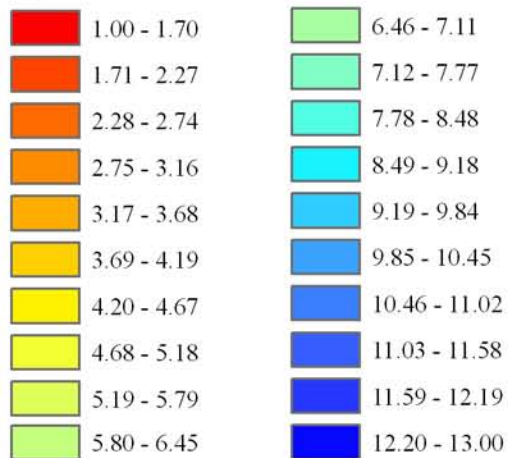

Wind Resource of Illinois

Average Wind Speed 50 Meters
Spring (March, April, May)
2005

-  ISWS Sites
-  Illinois Wind Sites
-  NWS Sites
-  Counties

Speed in M/S

Created: August 2008
Created By: Brock W. Terry
Datum/Projection: NAD 83 Illinois State Plane West