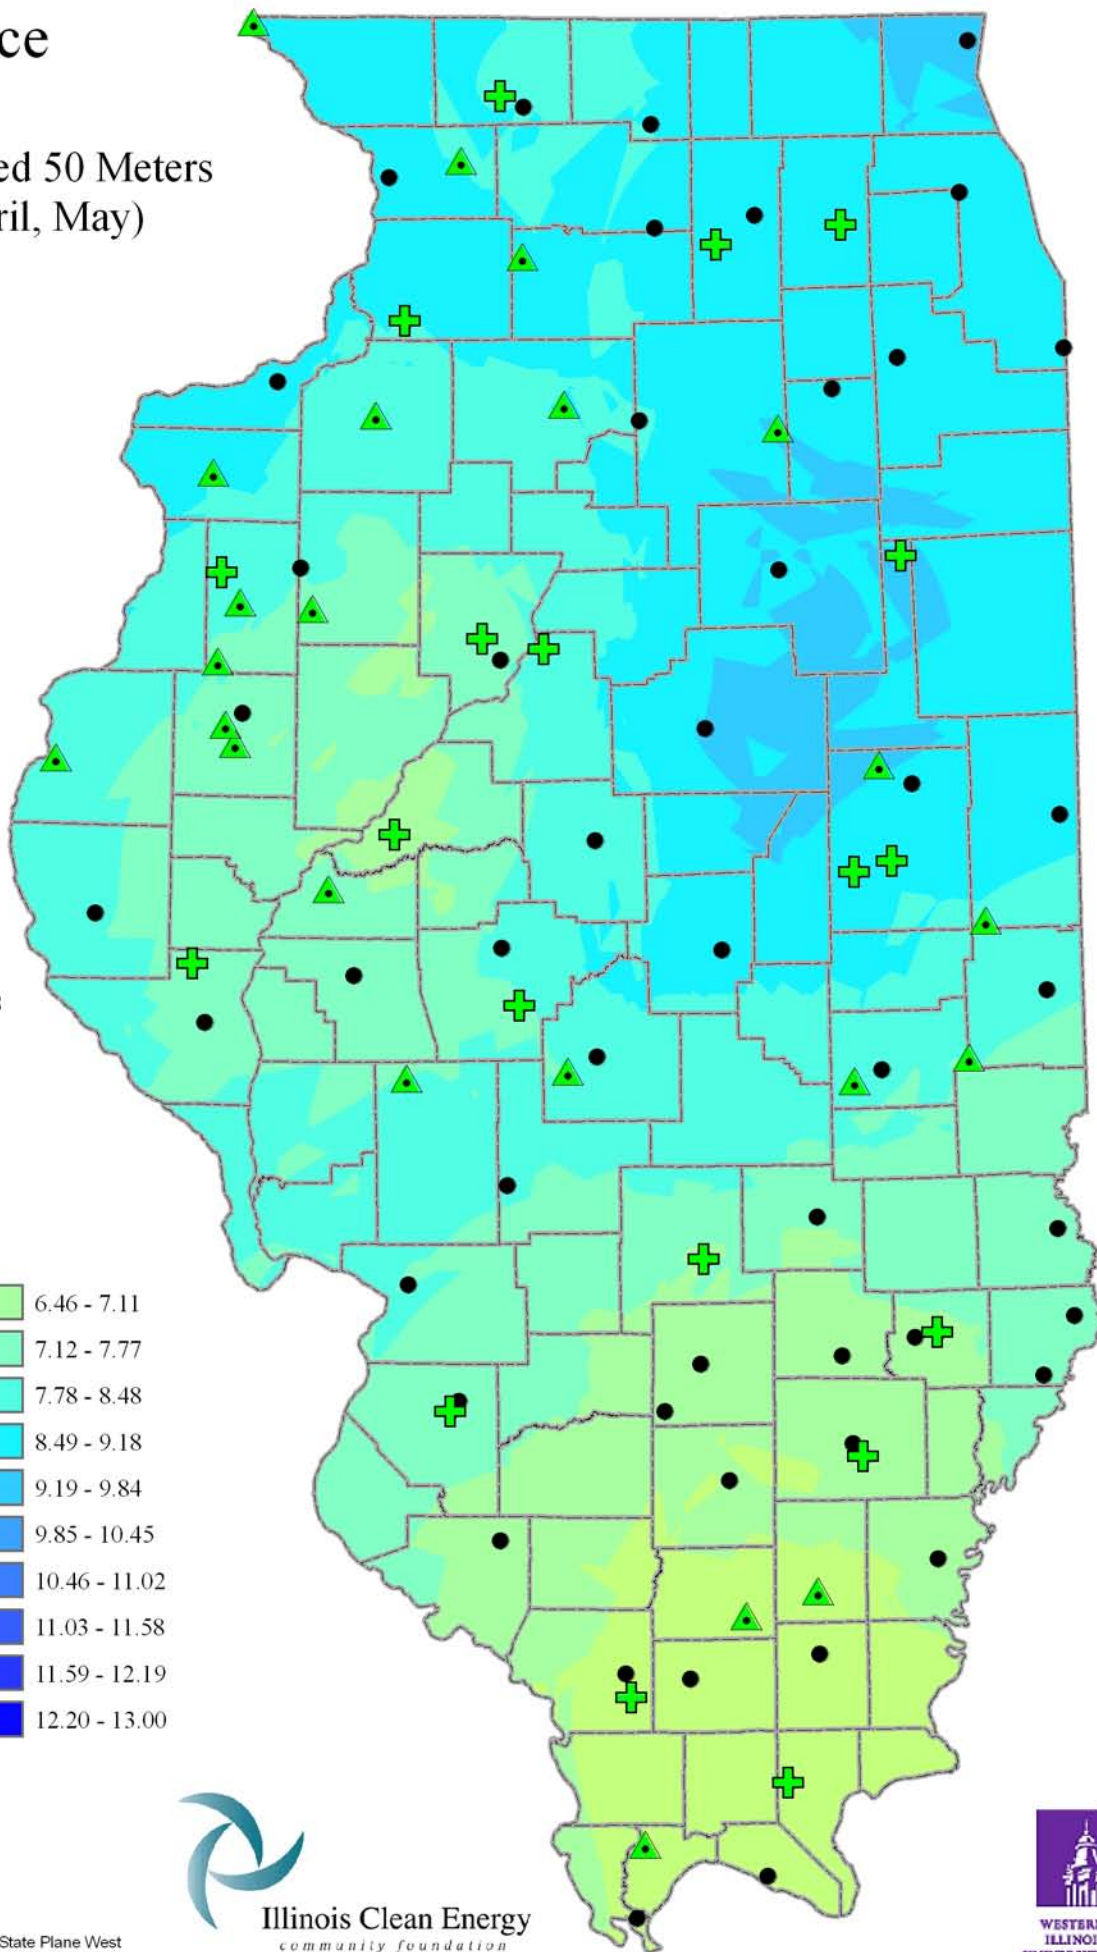

Wind Resource of Illinois

Average Wind Speed 50 Meters
Spring (March, April, May)
2005

-  ISWS Sites
-  Illinois Wind Sites
-  NWS Sites
-  Counties

Speed in M/S

Created: August 2008
Created By: Brock W. Terry
Datum/Projection: NAD 83 Illinois State Plane West