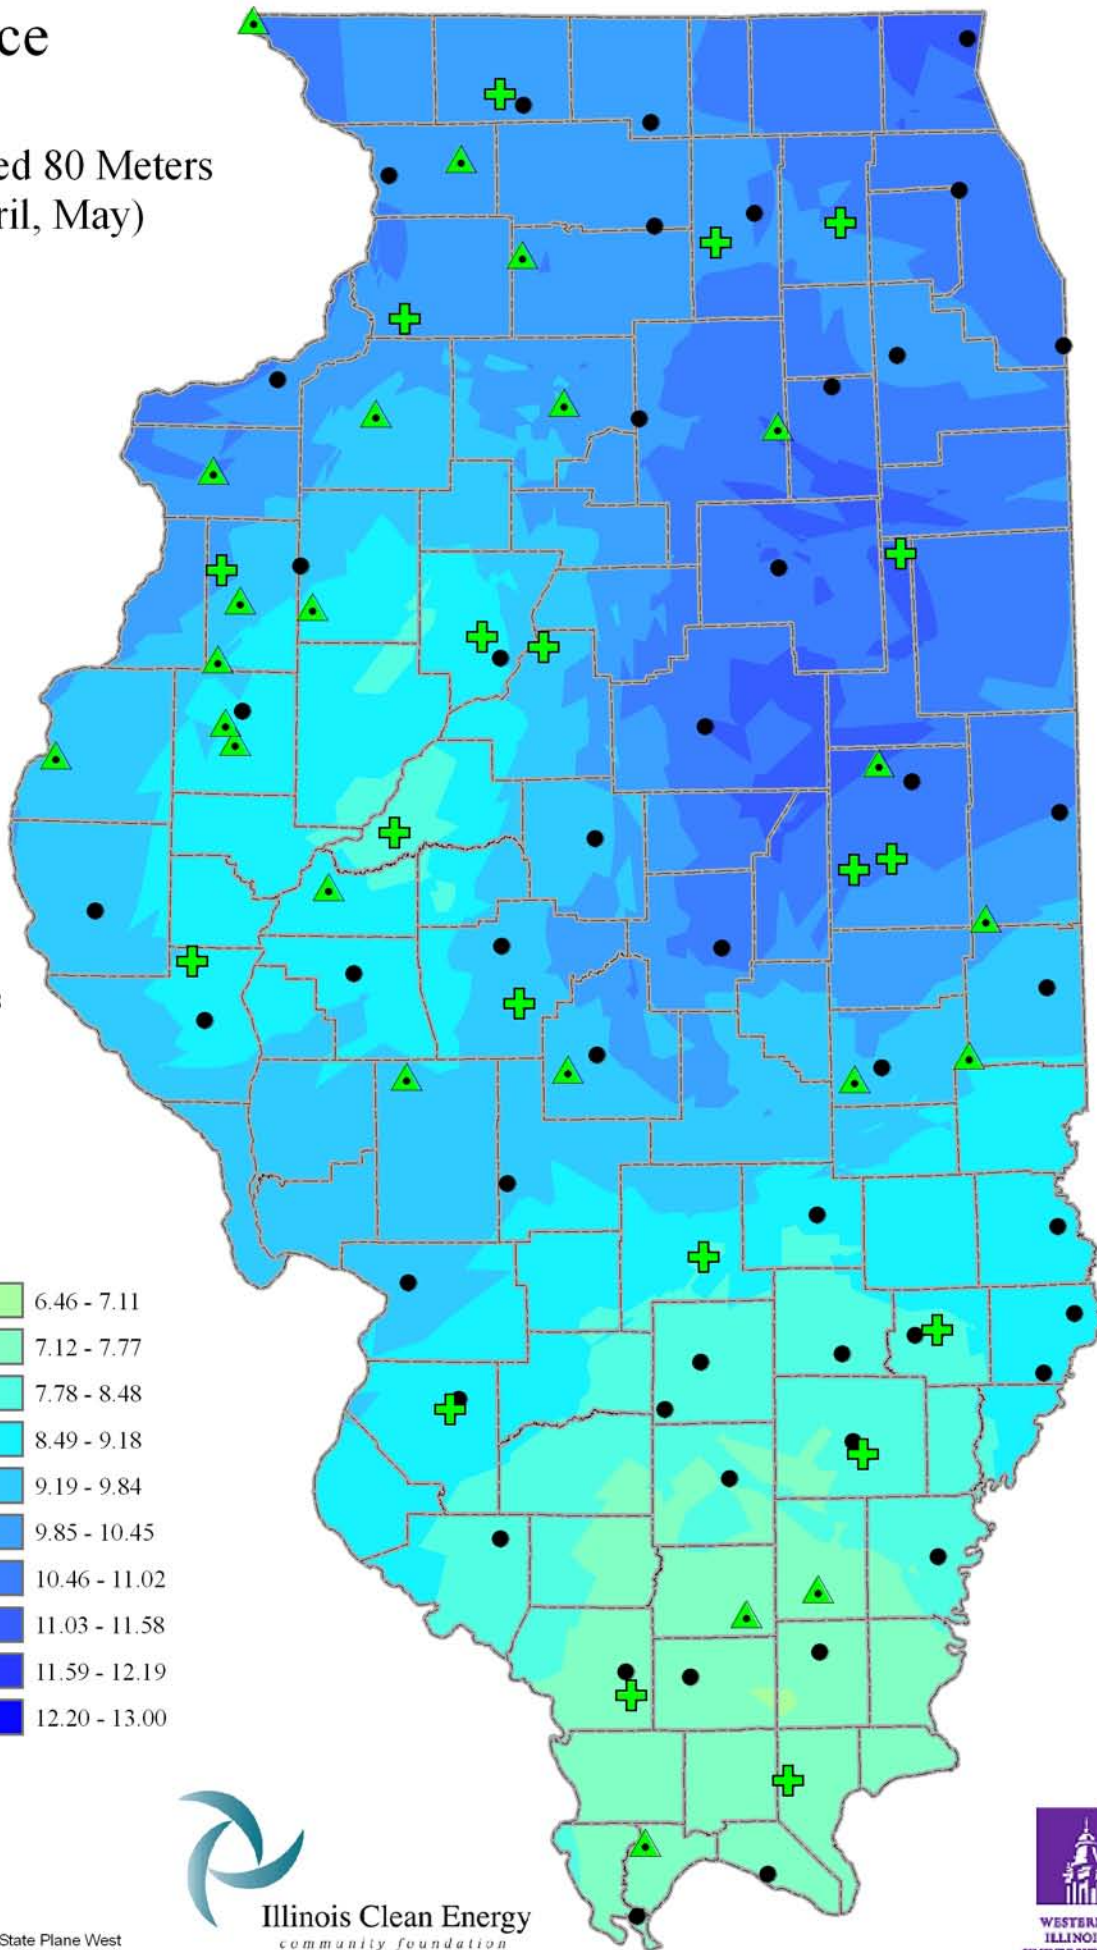

# Wind Resource of Illinois

Average Wind Speed 80 Meters  
Spring (March, April, May)  
2005

-  ISWS Sites
-  Illinois Wind Sites
-  NWS Sites
-  Counties

## Speed in M/S

Created: August 2008  
Created By: Brock W. Terry  
Datum/Projection: NAD 83 Illinois State Plane West

Illinois Clean Energy  
community foundation