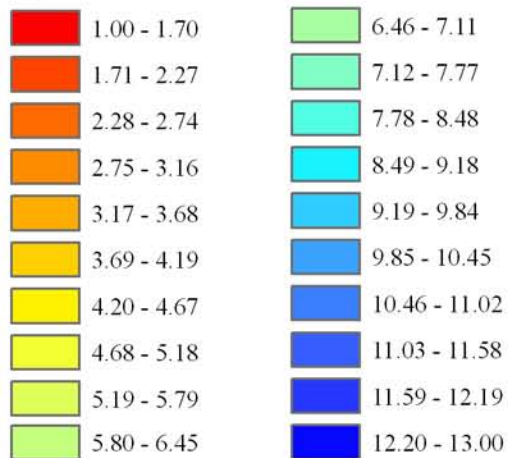

Wind Resource of Illinois

Average Wind Speed 80 Meters
Spring (March, April, May)
2005

- ISWS Sites
- Illinois Wind Sites
- NWS Sites
- Counties

Speed in M/S

Created: August 2008
Created By: Brock W. Terry
Datum/Projection: NAD 83 Illinois State Plane West

Illinois Clean Energy
community foundation