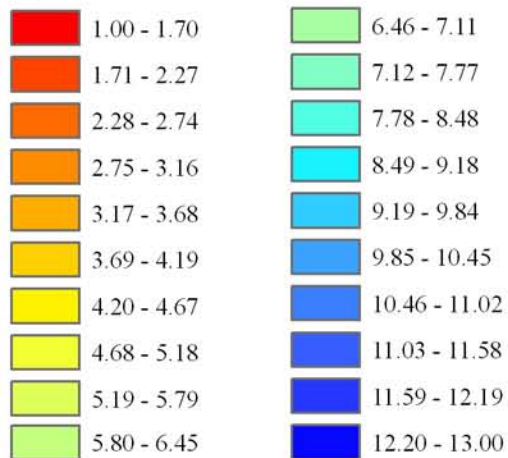

Wind Resource of Illinois

Average Wind Speed 50 Meters
Spring (March, April, May)
2006

-  ISWS Sites
-  Illinois Wind Sites
-  NWS Sites
-  Counties

Speed in M/S

Created: August 2008
Created By: Brock W. Terry
Datum/Projection: NAD 83 Illinois State Plane West