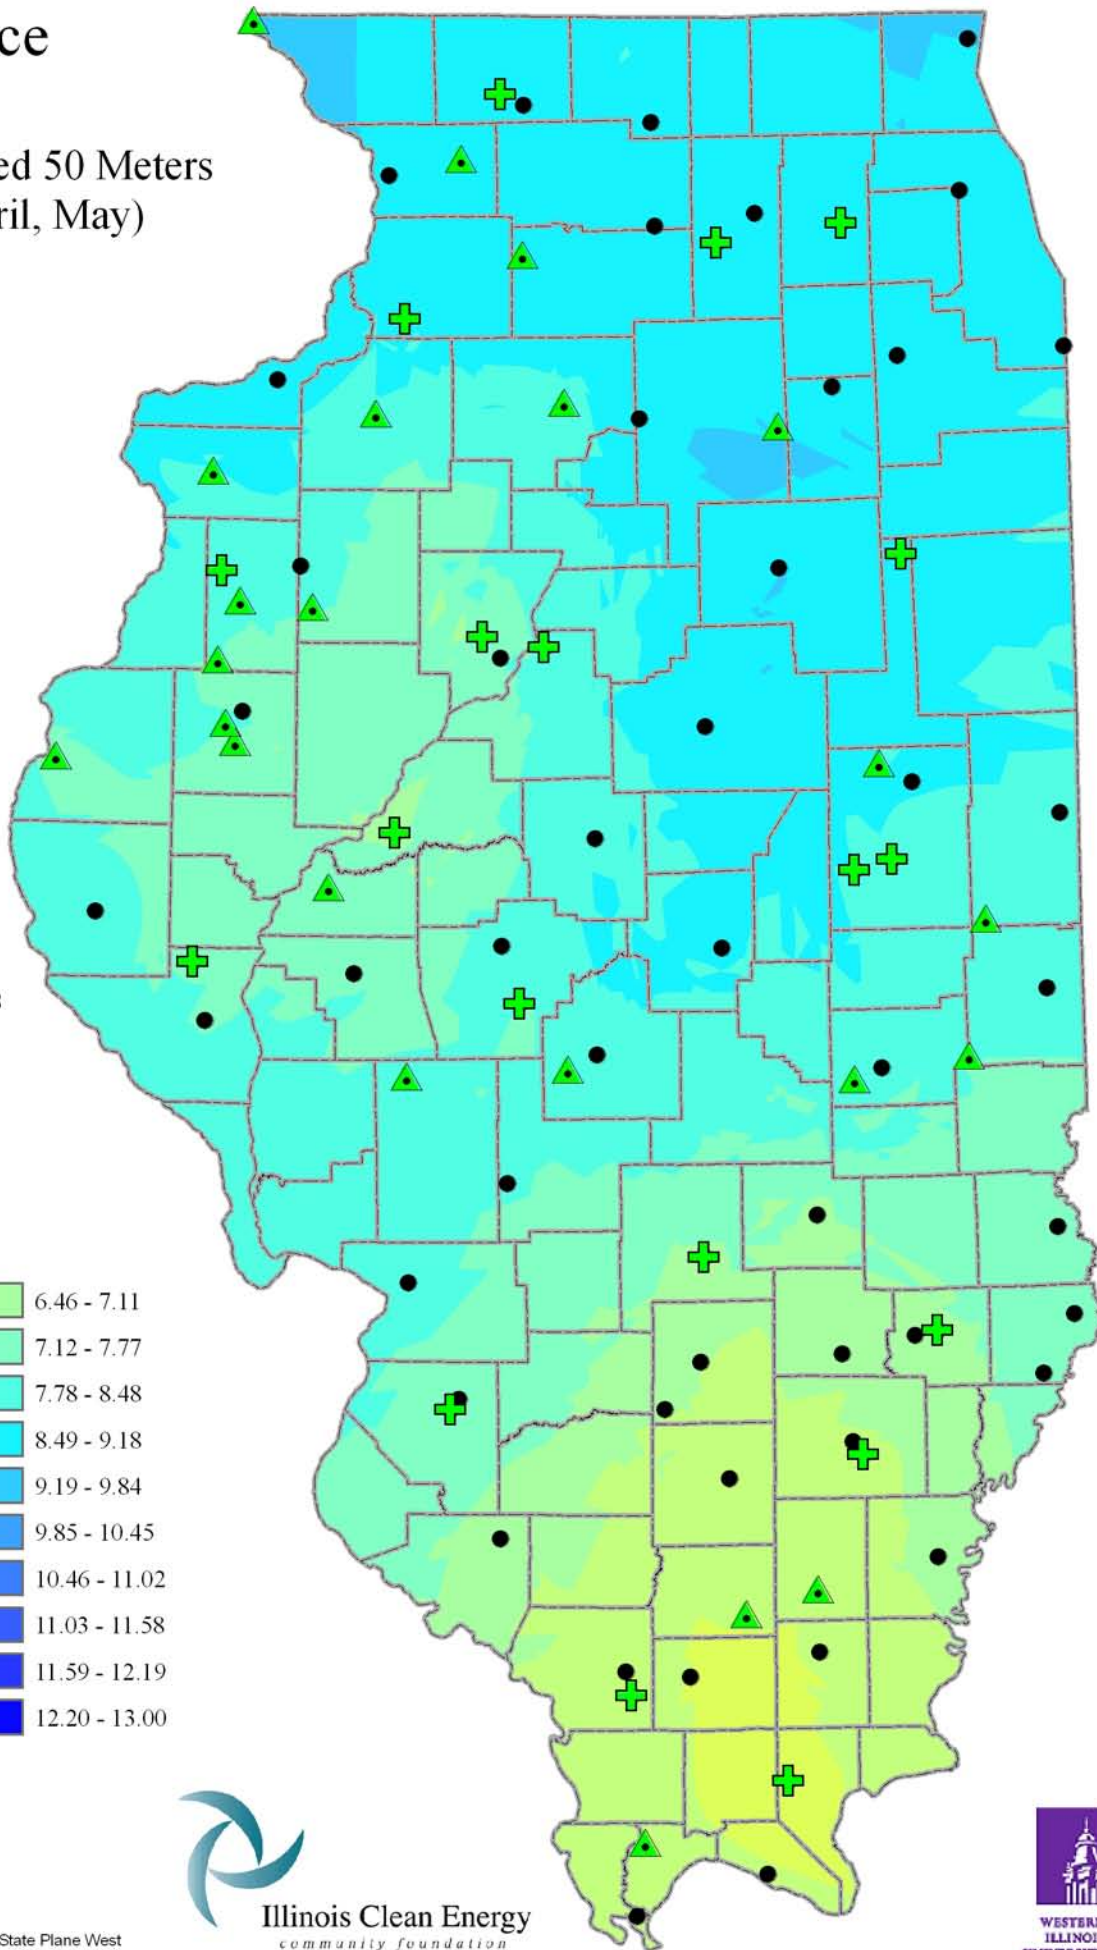

Wind Resource of Illinois

Average Wind Speed 50 Meters
Spring (March, April, May)
2006

-  ISWS Sites
-  Illinois Wind Sites
-  NWS Sites
-  Counties

Speed in M/S

Created: August 2008
Created By: Brock W. Terry
Datum/Projection: NAD 83 Illinois State Plane West

Illinois Clean Energy
community foundation