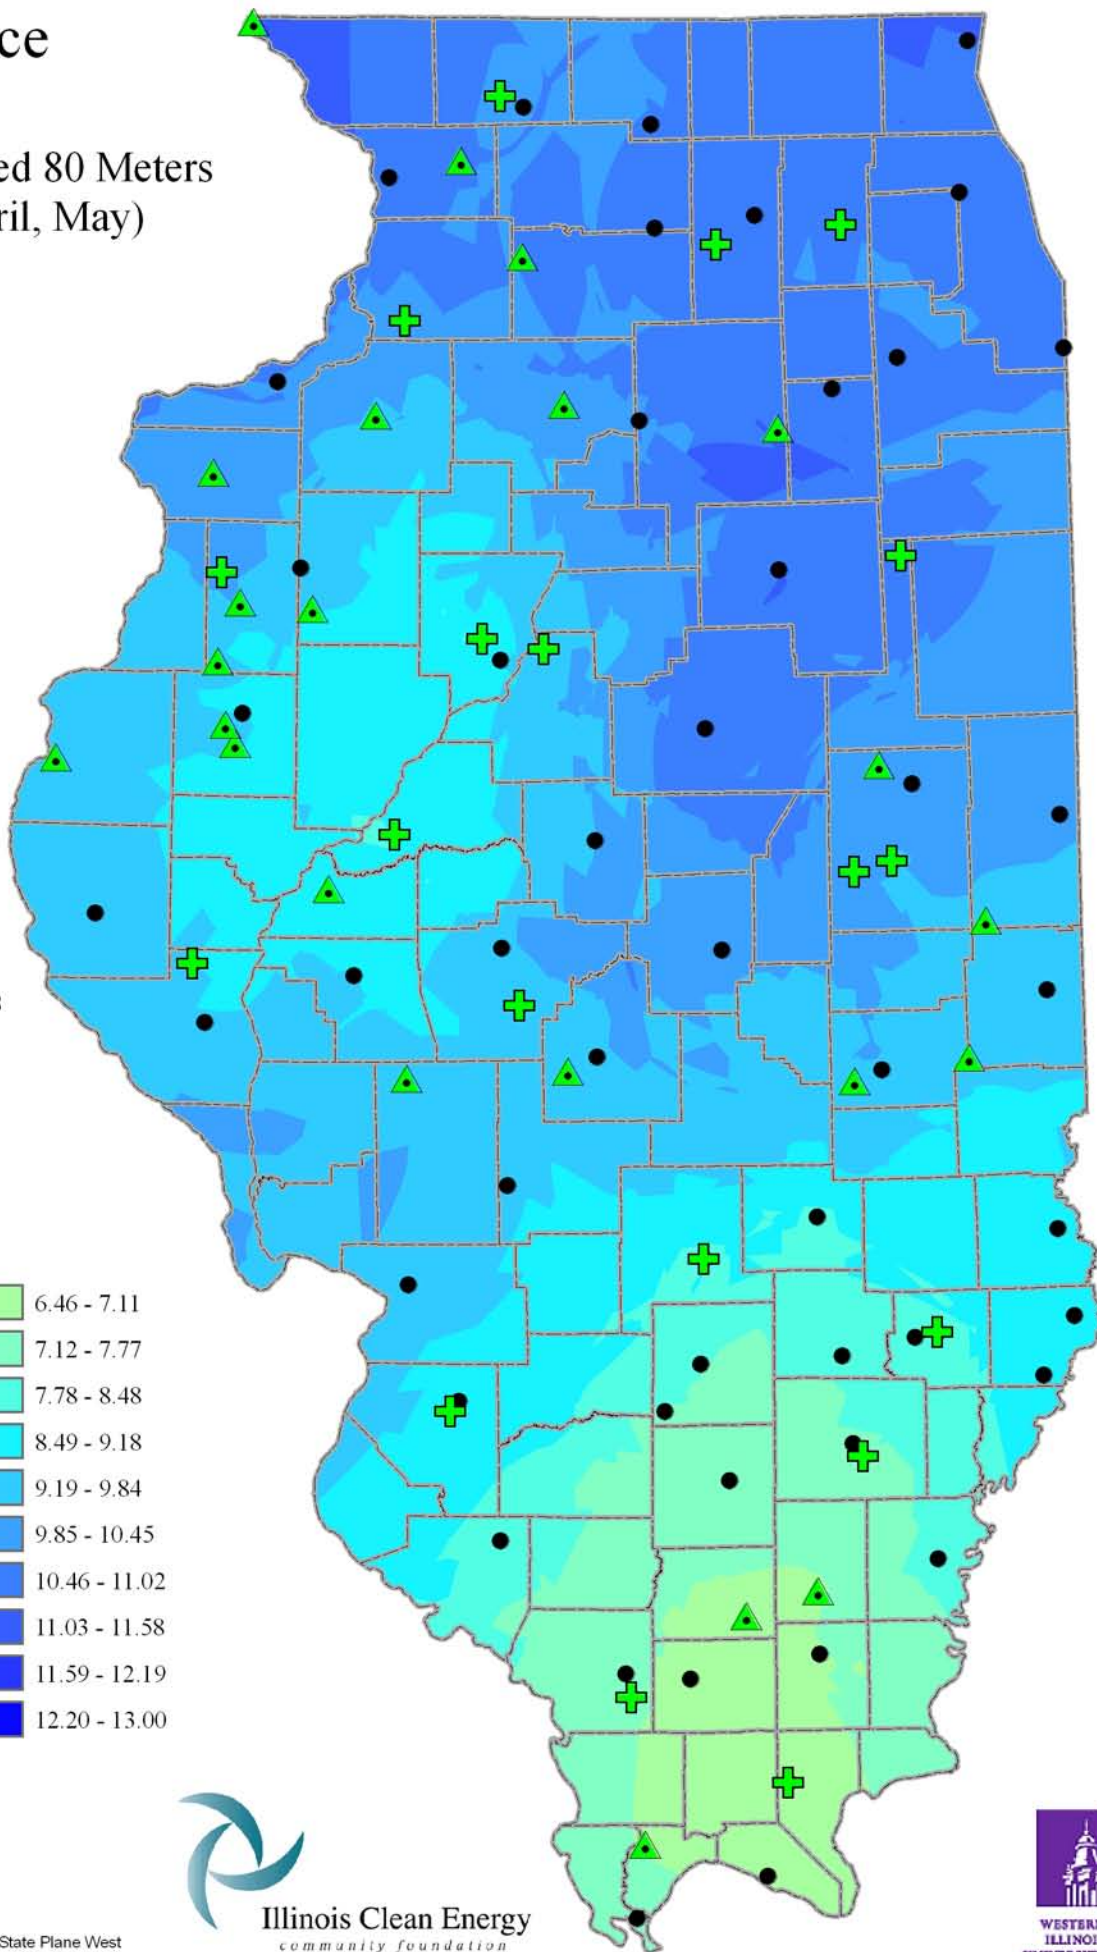

Wind Resource of Illinois

Average Wind Speed 80 Meters
Spring (March, April, May)
2006

-  ISWS Sites
-  Illinois Wind Sites
-  NWS Sites
-  Counties

Speed in M/S

Created: August 2008
Created By: Brock W. Terry
Datum/Projection: NAD 83 Illinois State Plane West

Illinois Clean Energy
community foundation