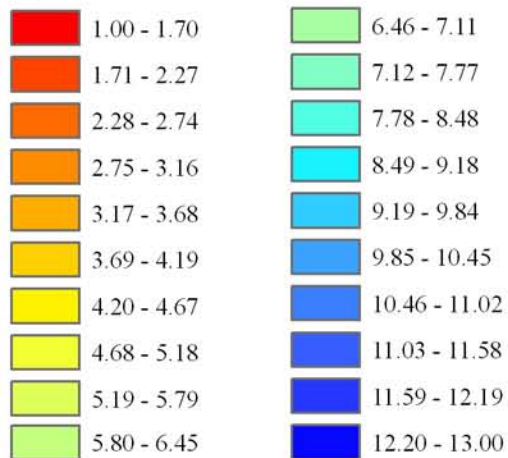

Wind Resource of Illinois

Average Wind Speed 80 Meters
Spring (March, April, May)
2006

-  ISWS Sites
-  Illinois Wind Sites
-  NWS Sites
-  Counties

Speed in M/S

Created: August 2008
Created By: Brock W. Terry
Datum/Projection: NAD 83 Illinois State Plane West