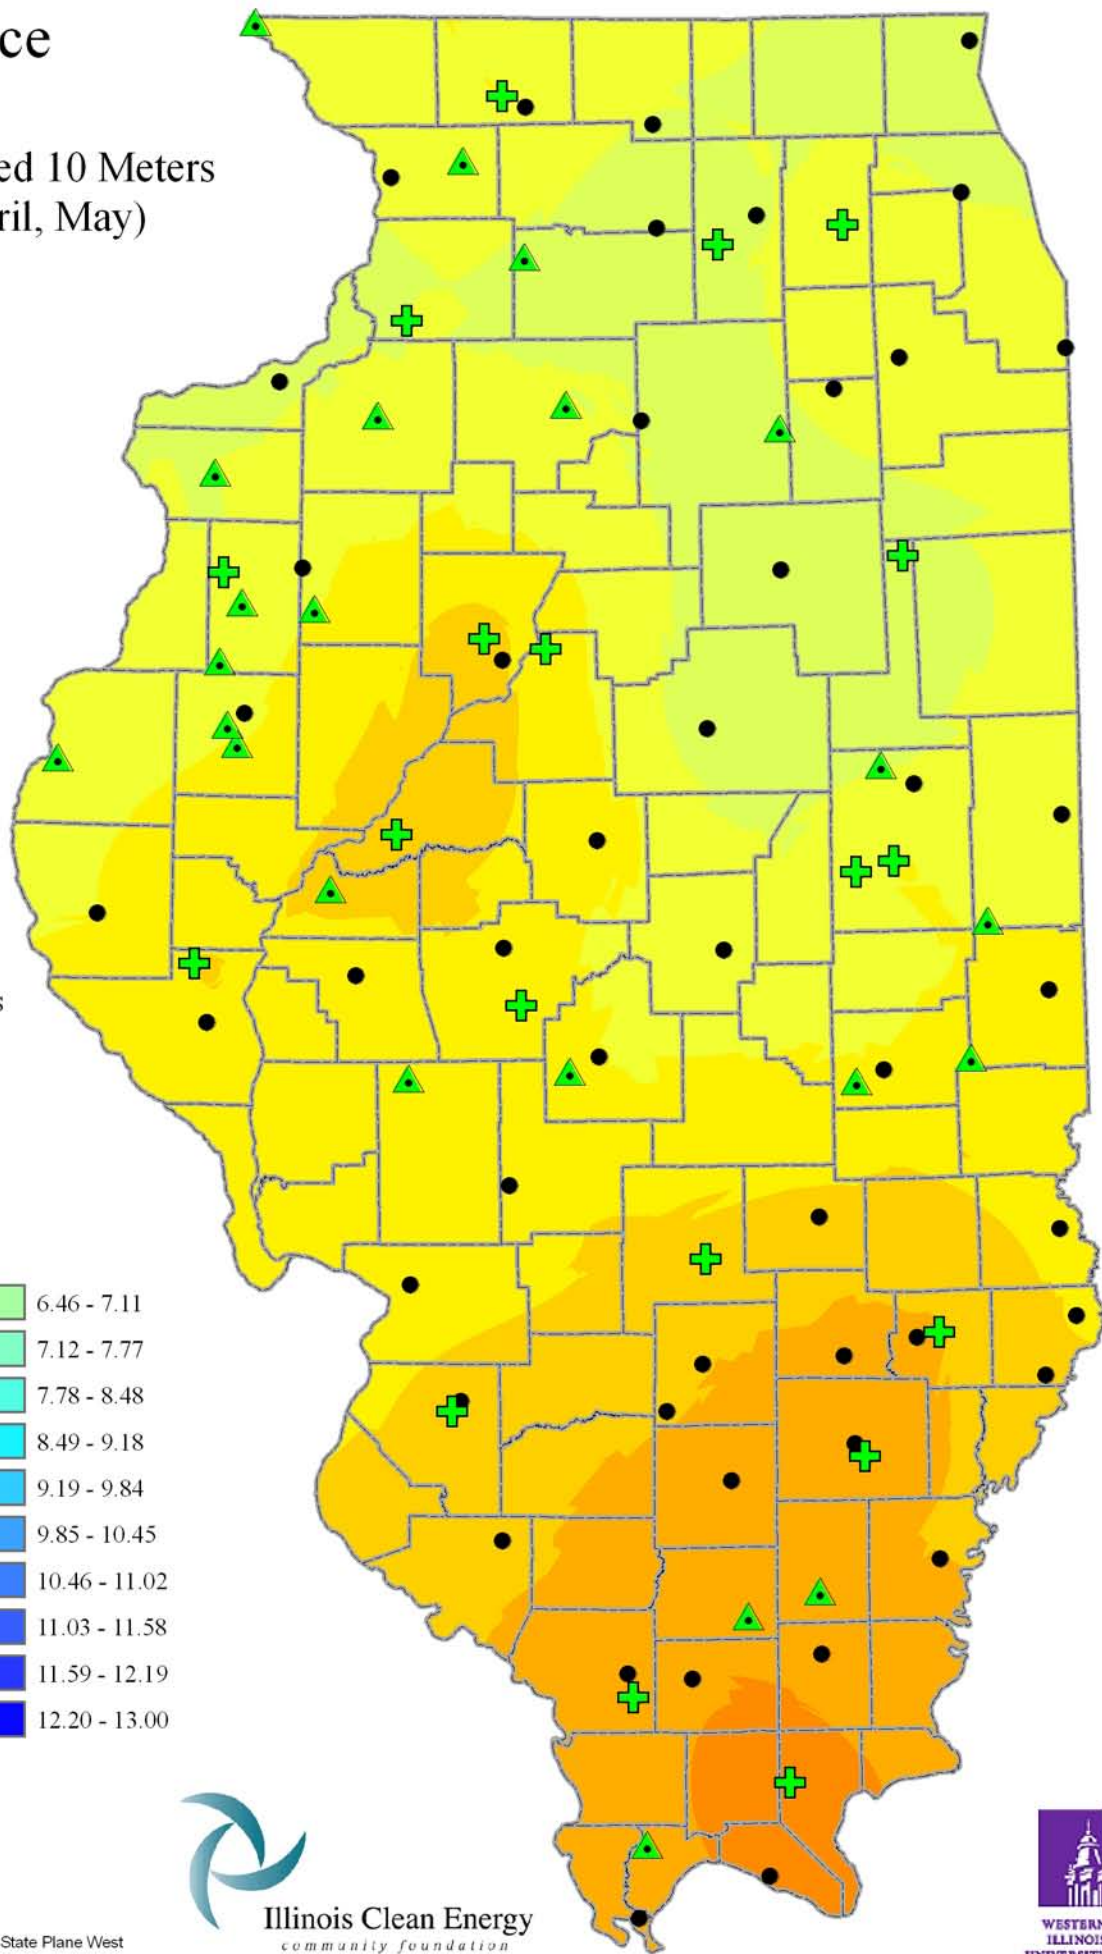

Wind Resource of Illinois

Average Wind Speed 10 Meters
Spring (March, April, May)
2007

-  ISWS Sites
-  Illinois Wind Sites
-  NWS Sites
-  Counties

Speed in M/S

Created: August 2008
Created By: Brock W. Terry
Datum/Projection: NAD 83 Illinois State Plane West