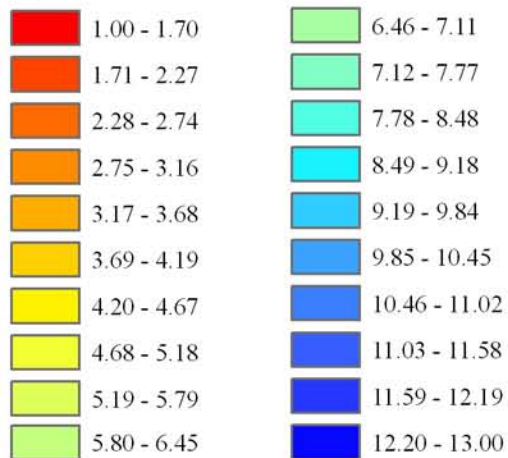

Wind Resource of Illinois

Average Wind Speed 10 Meters
Spring (March, April, May)
2007

-  ISWS Sites
-  Illinois Wind Sites
-  NWS Sites
-  Counties

Speed in M/S

Created: August 2008
Created By: Brock W. Terry
Datum/Projection: NAD 83 Illinois State Plane West