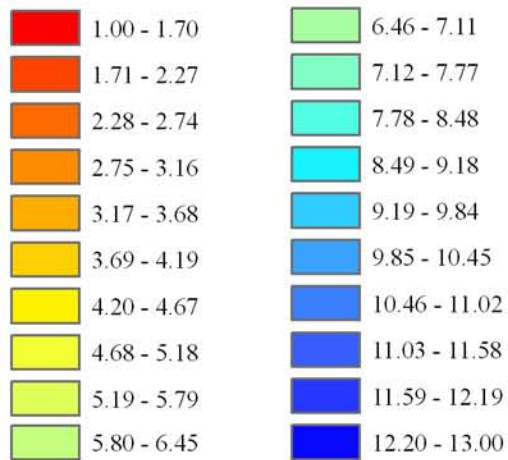

Wind Resource of Illinois

Average Wind Speed 50 Meters
Spring (March, April, May)
2007

-  ISWS Sites
-  Illinois Wind Sites
-  NWS Sites
-  Counties

Speed in M/S

Created: August 2008
Created By: Brock W. Terry
Datum/Projection: NAD 83 Illinois State Plane West