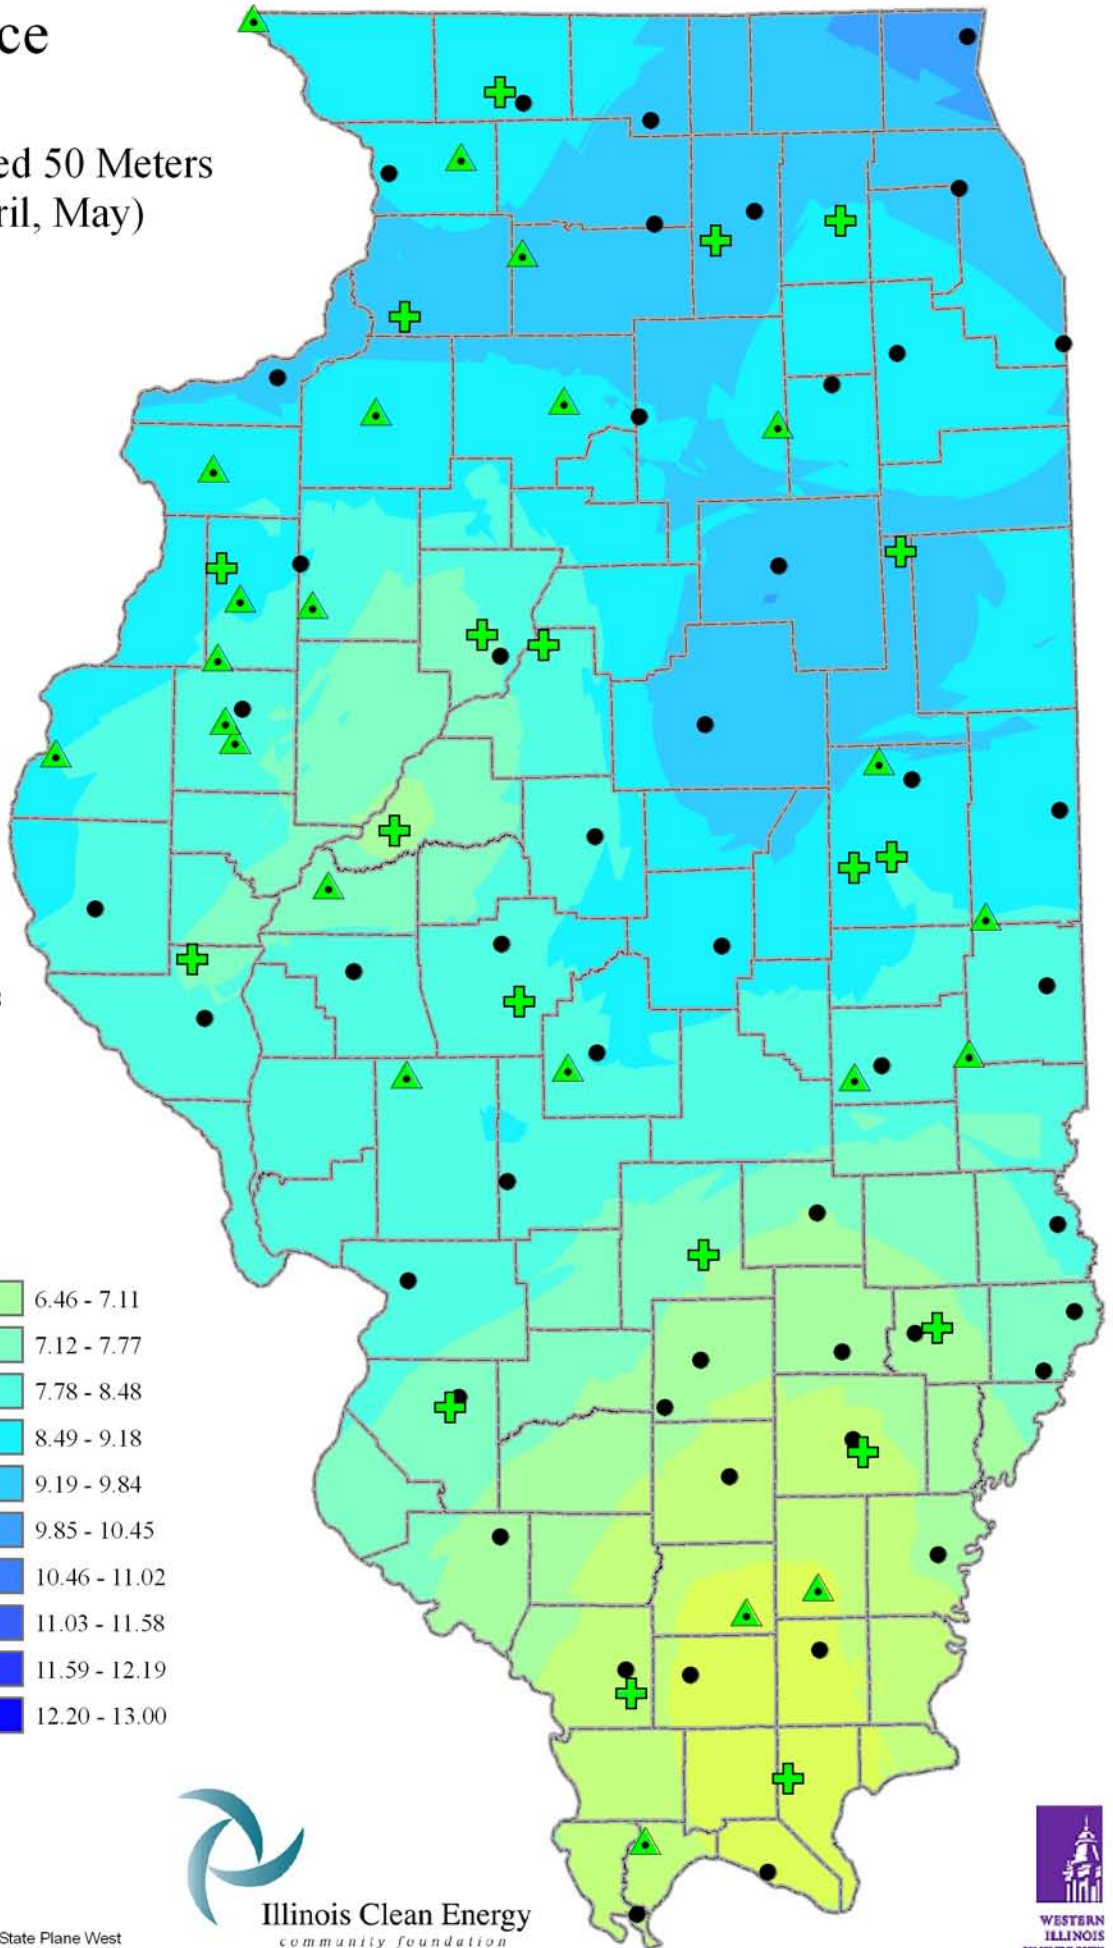

Wind Resource of Illinois

Average Wind Speed 50 Meters
Spring (March, April, May)
2007

-  ISWS Sites
-  Illinois Wind Sites
-  NWS Sites
-  Counties

Speed in M/S

Created: August 2008
Created By: Brock W. Terry
Datum/Projection: NAD 83 Illinois State Plane West

Illinois Clean Energy
community foundation