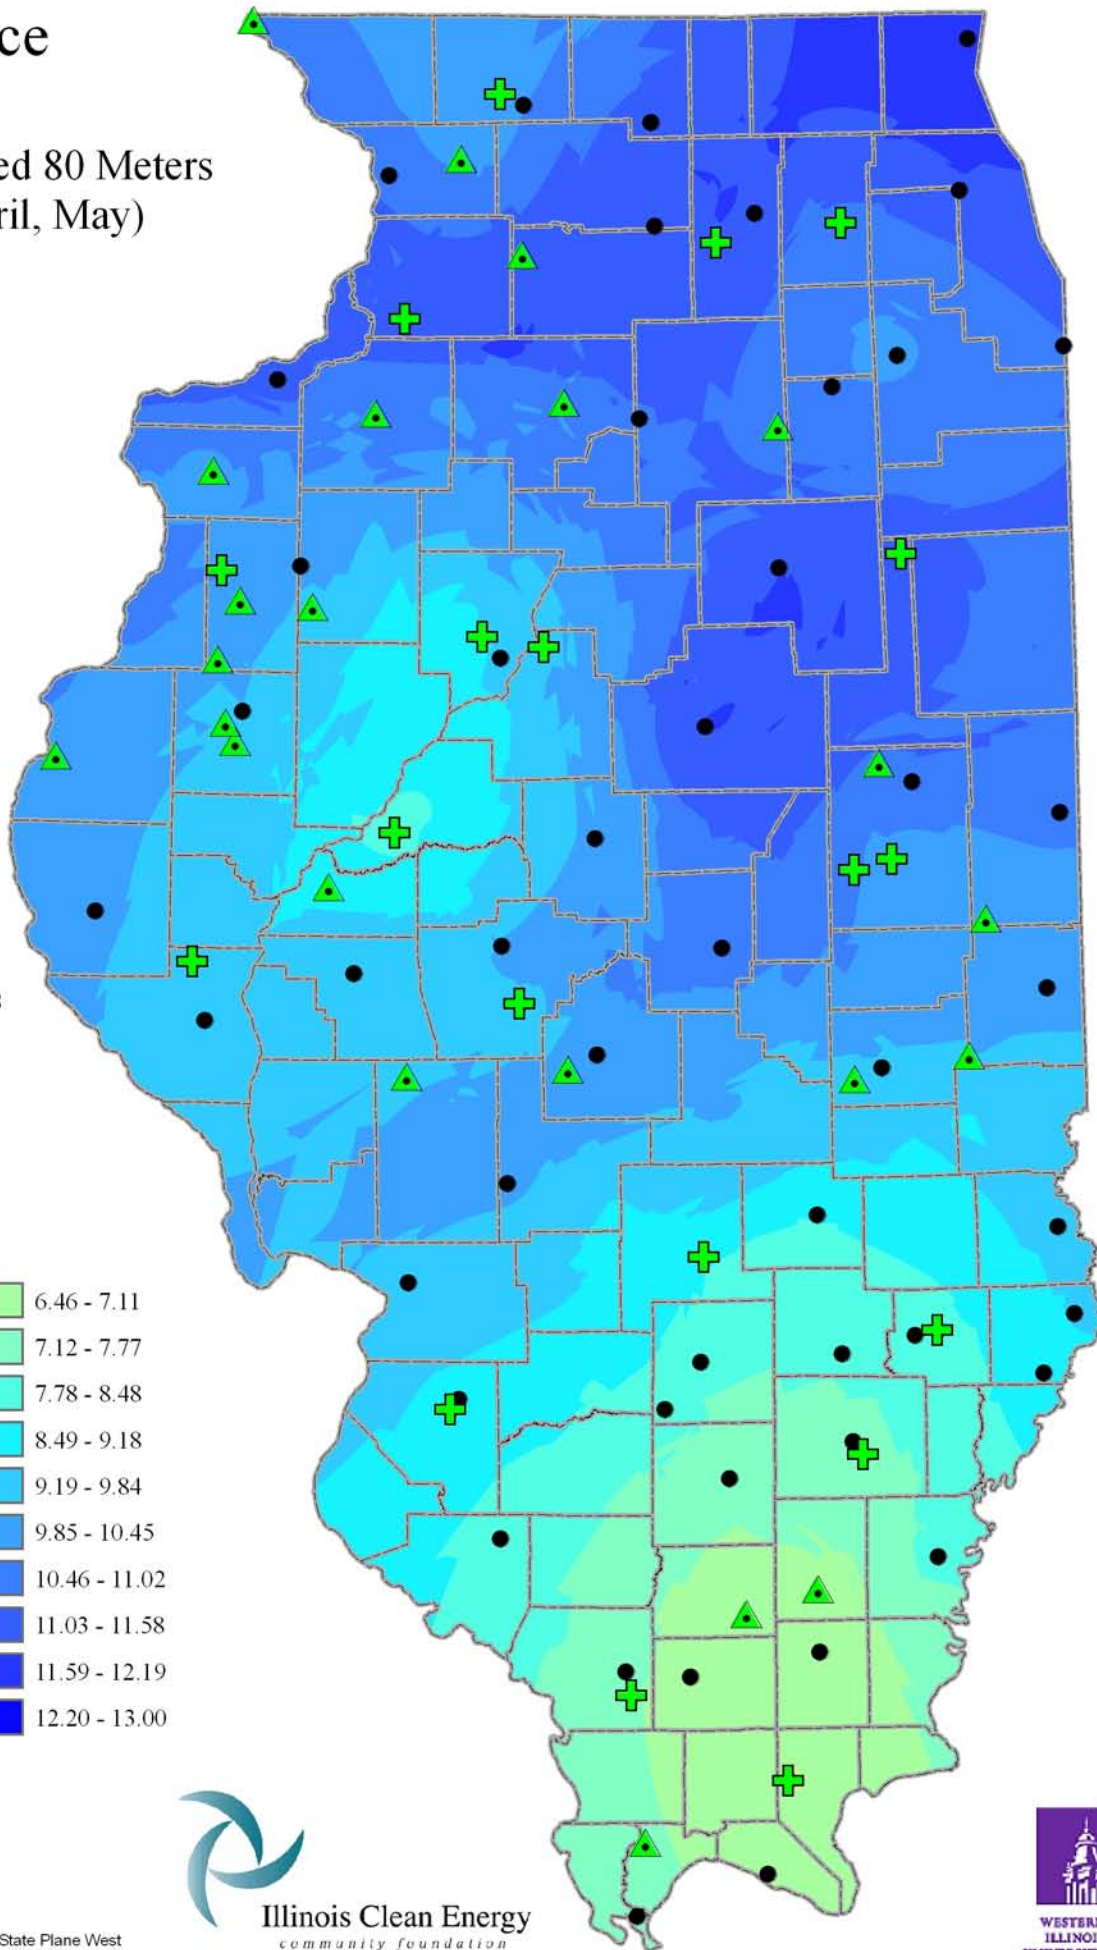

Wind Resource of Illinois

Average Wind Speed 80 Meters
Spring (March, April, May)
2007

-  ISWS Sites
-  Illinois Wind Sites
-  NWS Sites
-  Counties

Speed in M/S

Created: August 2008
Created By: Brock W. Terry
Datum/Projection: NAD 83 Illinois State Plane West