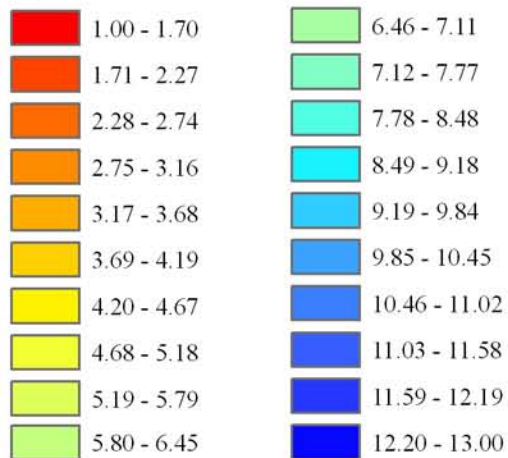

Wind Resource of Illinois

Average Wind Speed 80 Meters
Spring (March, April, May)
2007

-  ISWS Sites
-  Illinois Wind Sites
-  NWS Sites
-  Counties

Speed in M/S

Created: August 2008
Created By: Brock W. Terry
Datum/Projection: NAD 83 Illinois State Plane West