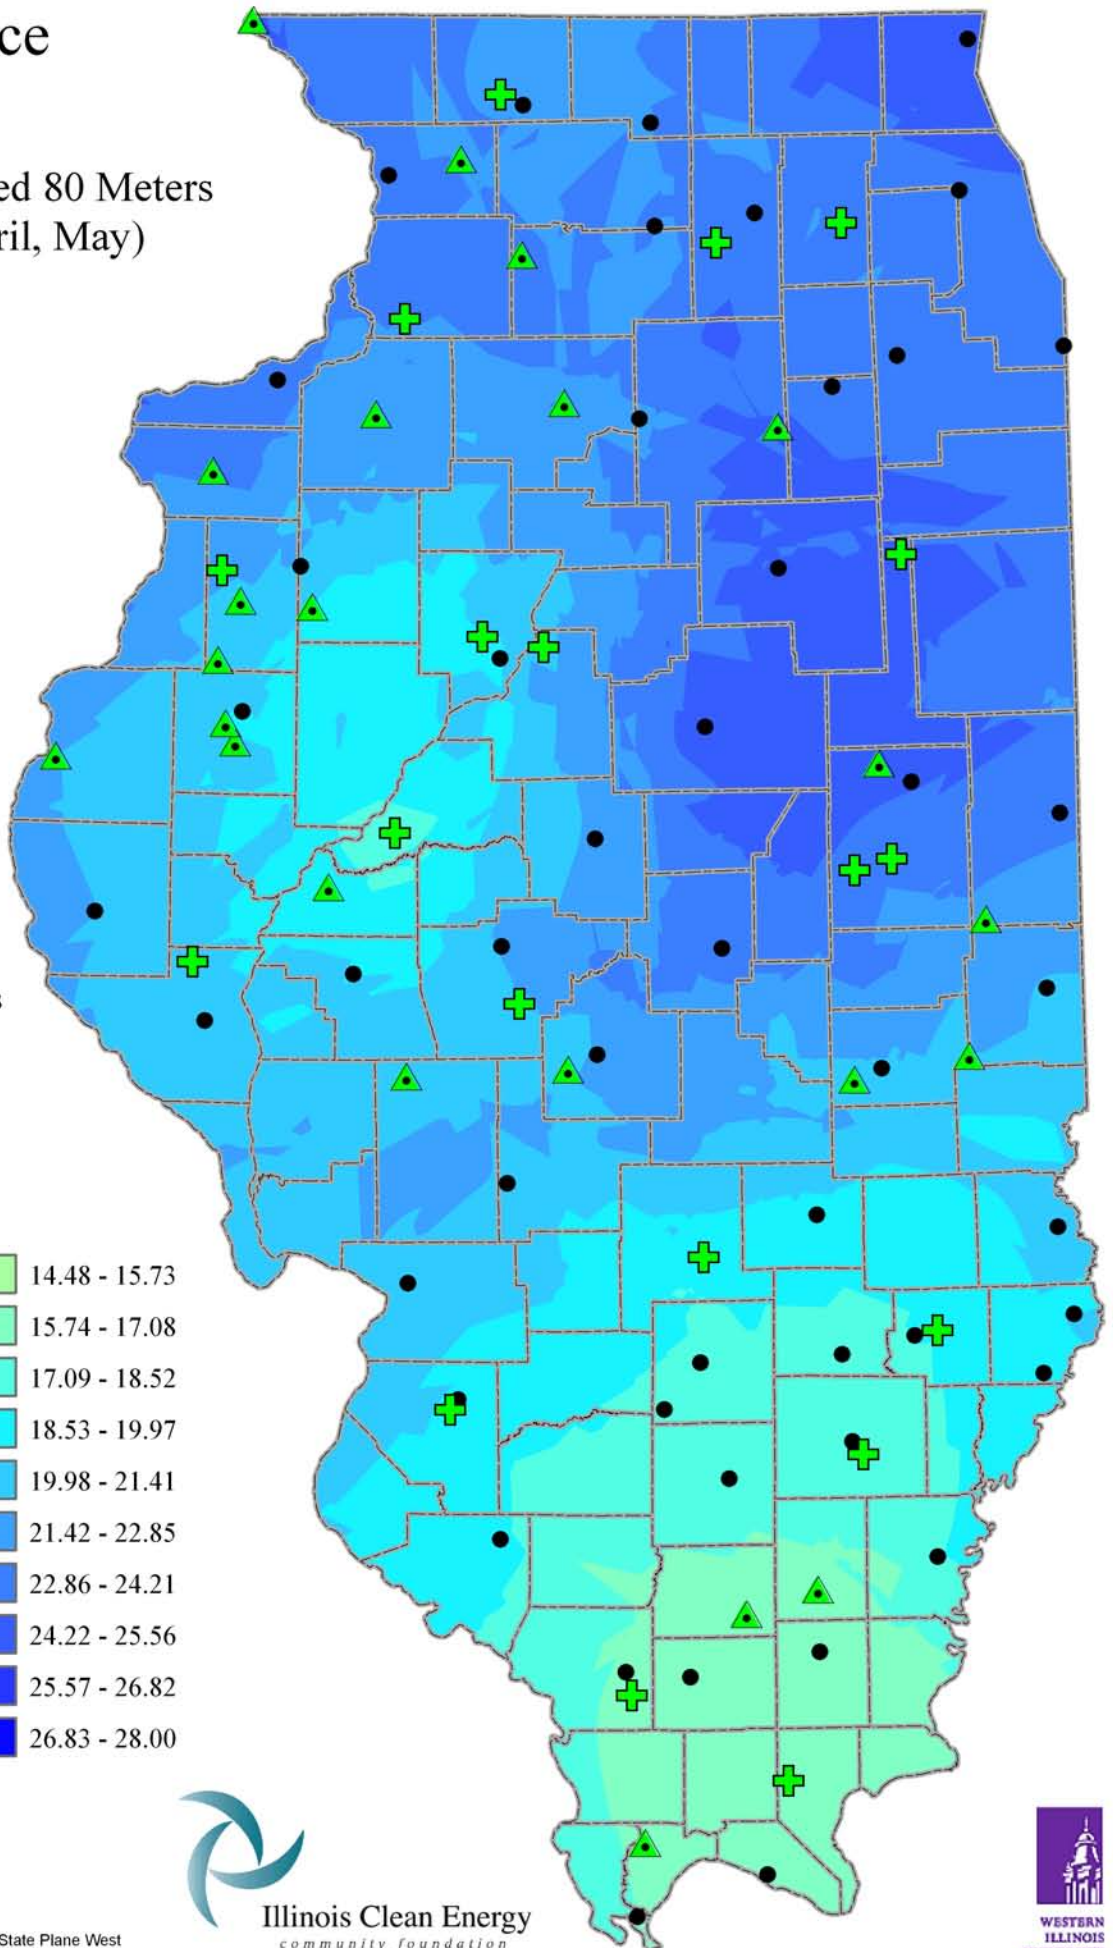

Wind Resource of Illinois

Average Wind Speed 80 Meters
Spring (March, April, May)
2005

-  ISWS Sites
-  Illinois Wind Sites
-  NWS Sites
-  Counties

Speed in MPH

Created: August 2008
Created By: Brock W. Terry
Datum/Projection: NAD 83 Illinois State Plane West