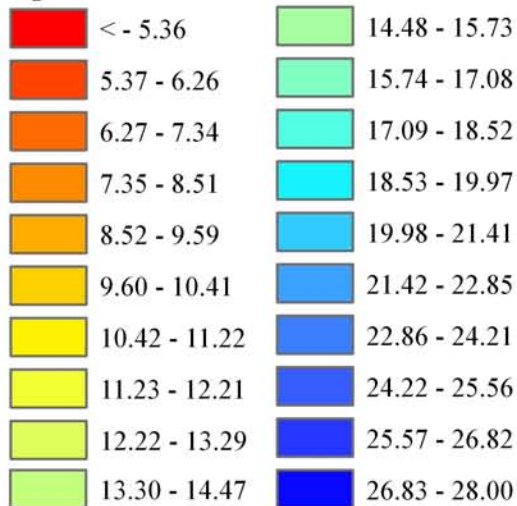

Wind Resource of Illinois

Average Wind Speed 50 Meters
Spring (March, April, May)
2006

-  ISWS Sites
-  Illinois Wind Sites
-  NWS Sites
-  Counties

Speed in MPH

Created: August 2008
Created By: Brock W. Terry
Datum/Projection: NAD 83 Illinois State Plane West