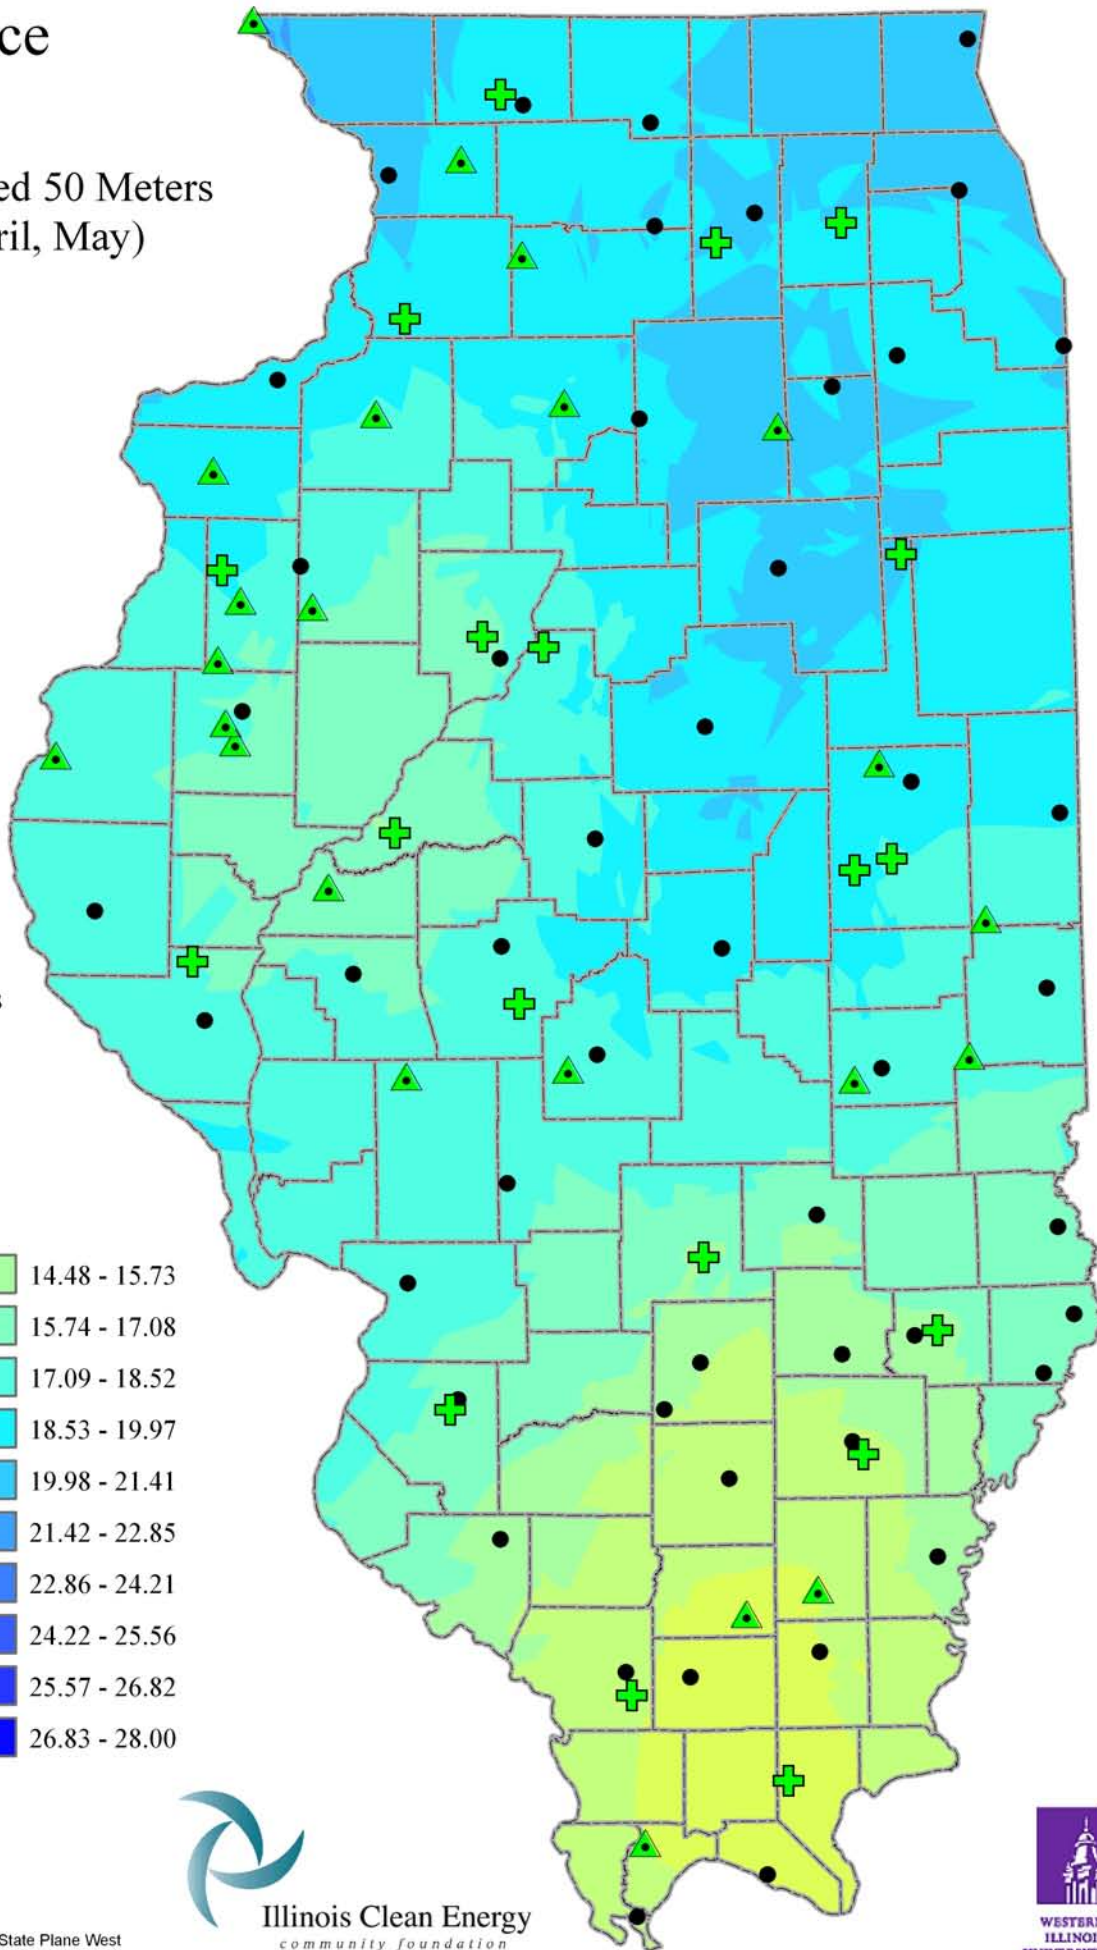

Wind Resource of Illinois

Average Wind Speed 50 Meters
Spring (March, April, May)
2006

-  ISWS Sites
-  Illinois Wind Sites
-  NWS Sites
-  Counties

Speed in MPH

Created: August 2008
Created By: Brock W. Terry
Datum/Projection: NAD 83 Illinois State Plane West