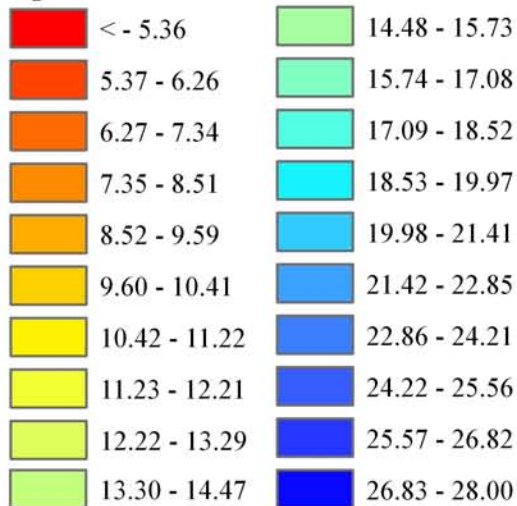

Wind Resource of Illinois

Average Wind Speed 80 Meters
Spring (March, April, May)
2006

-  ISWS Sites
-  Illinois Wind Sites
-  NWS Sites
-  Counties

Speed in MPH

Created: August 2008
Created By: Brock W. Terry
Datum/Projection: NAD 83 Illinois State Plane West