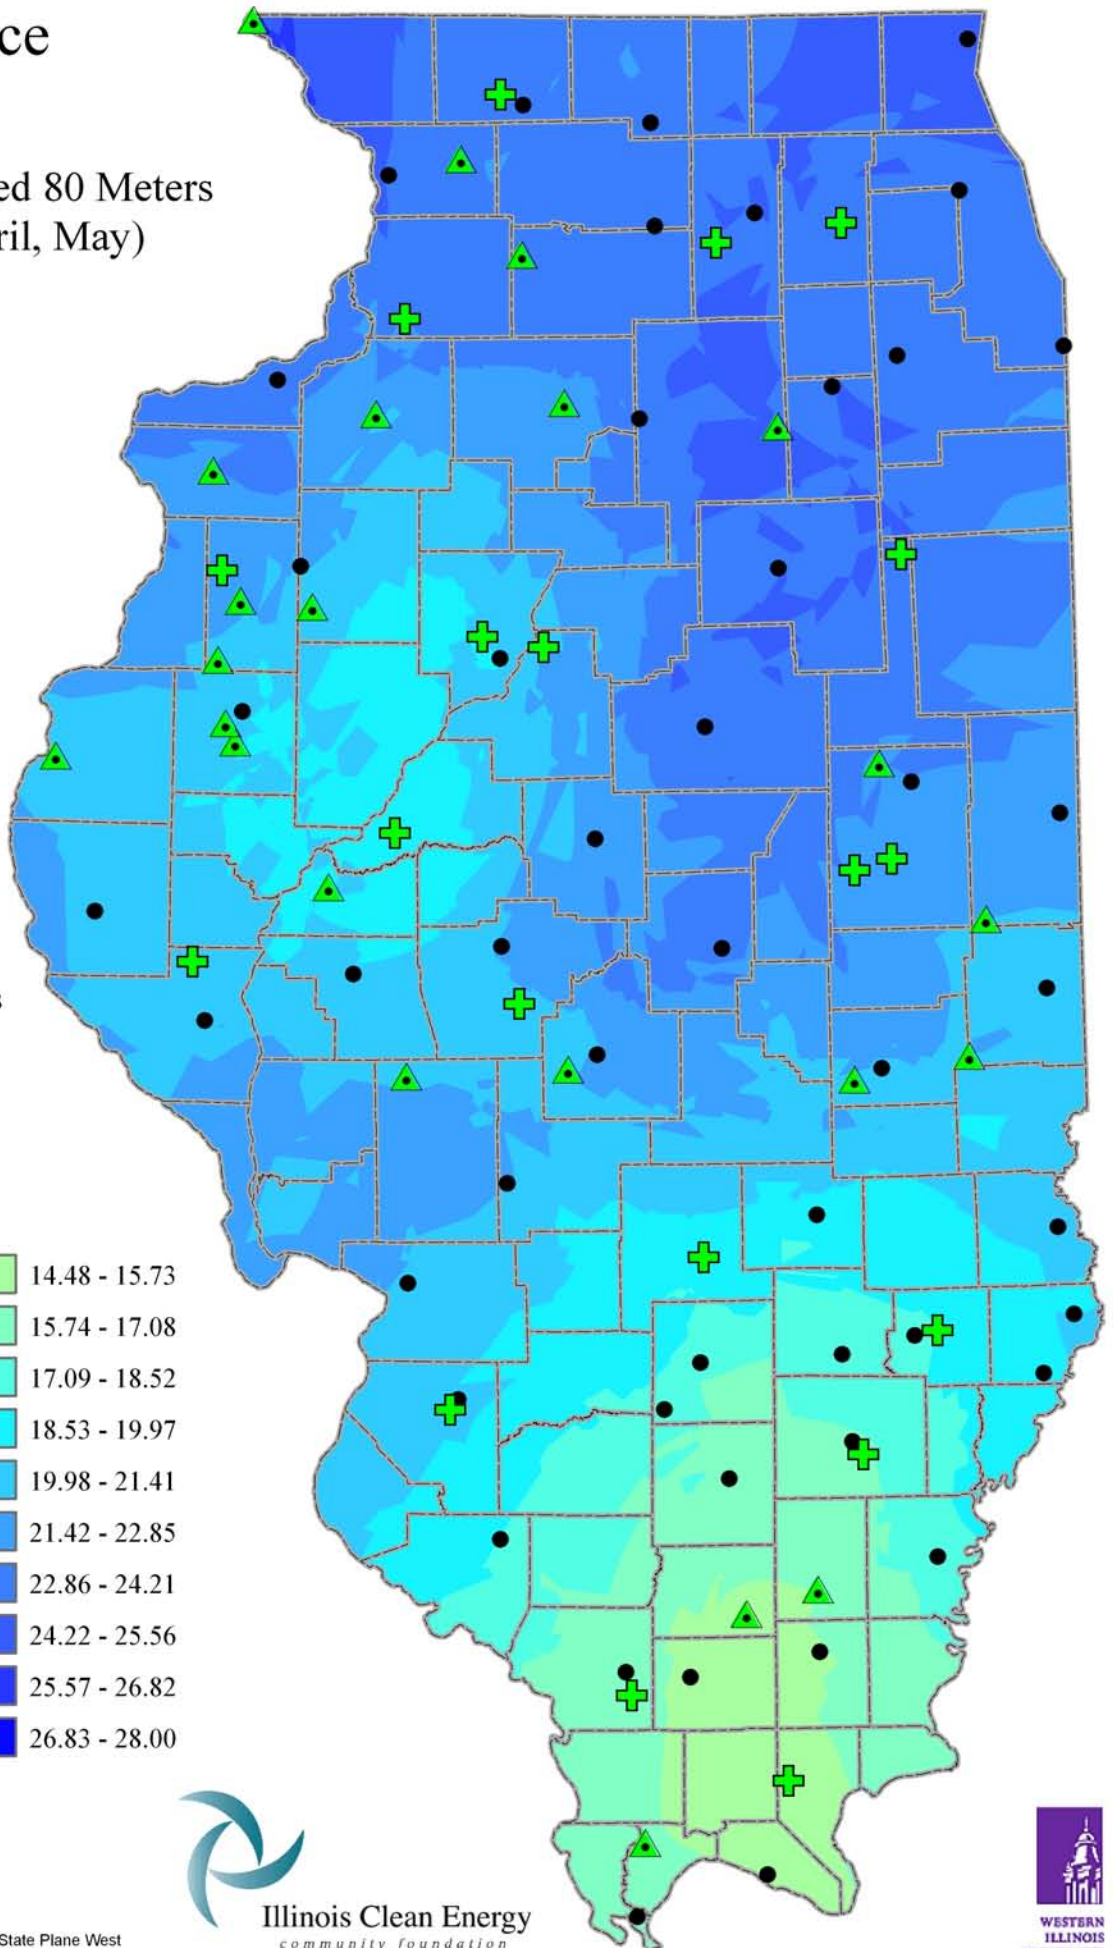

Wind Resource of Illinois

Average Wind Speed 80 Meters
Spring (March, April, May)
2006

-  ISWS Sites
-  Illinois Wind Sites
-  NWS Sites
-  Counties

Speed in MPH

Created: August 2008
Created By: Brock W. Terry
Datum/Projection: NAD 83 Illinois State Plane West