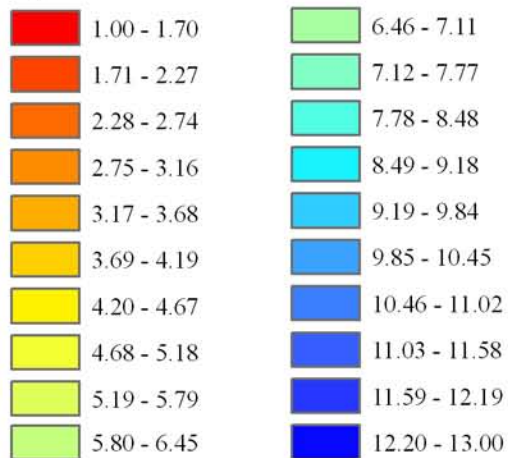

Wind Resource of Illinois

Average Wind Speed 80 Meters
Summer (June, July, August) 2005

-  ISWS Sites
-  Illinois Wind Sites
-  NWS Sites
-  Counties

Speed in M/S

Created: August 2008
Created By: Brock W. Terry
Datum/Projection: NAD 83 Illinois State Plane West