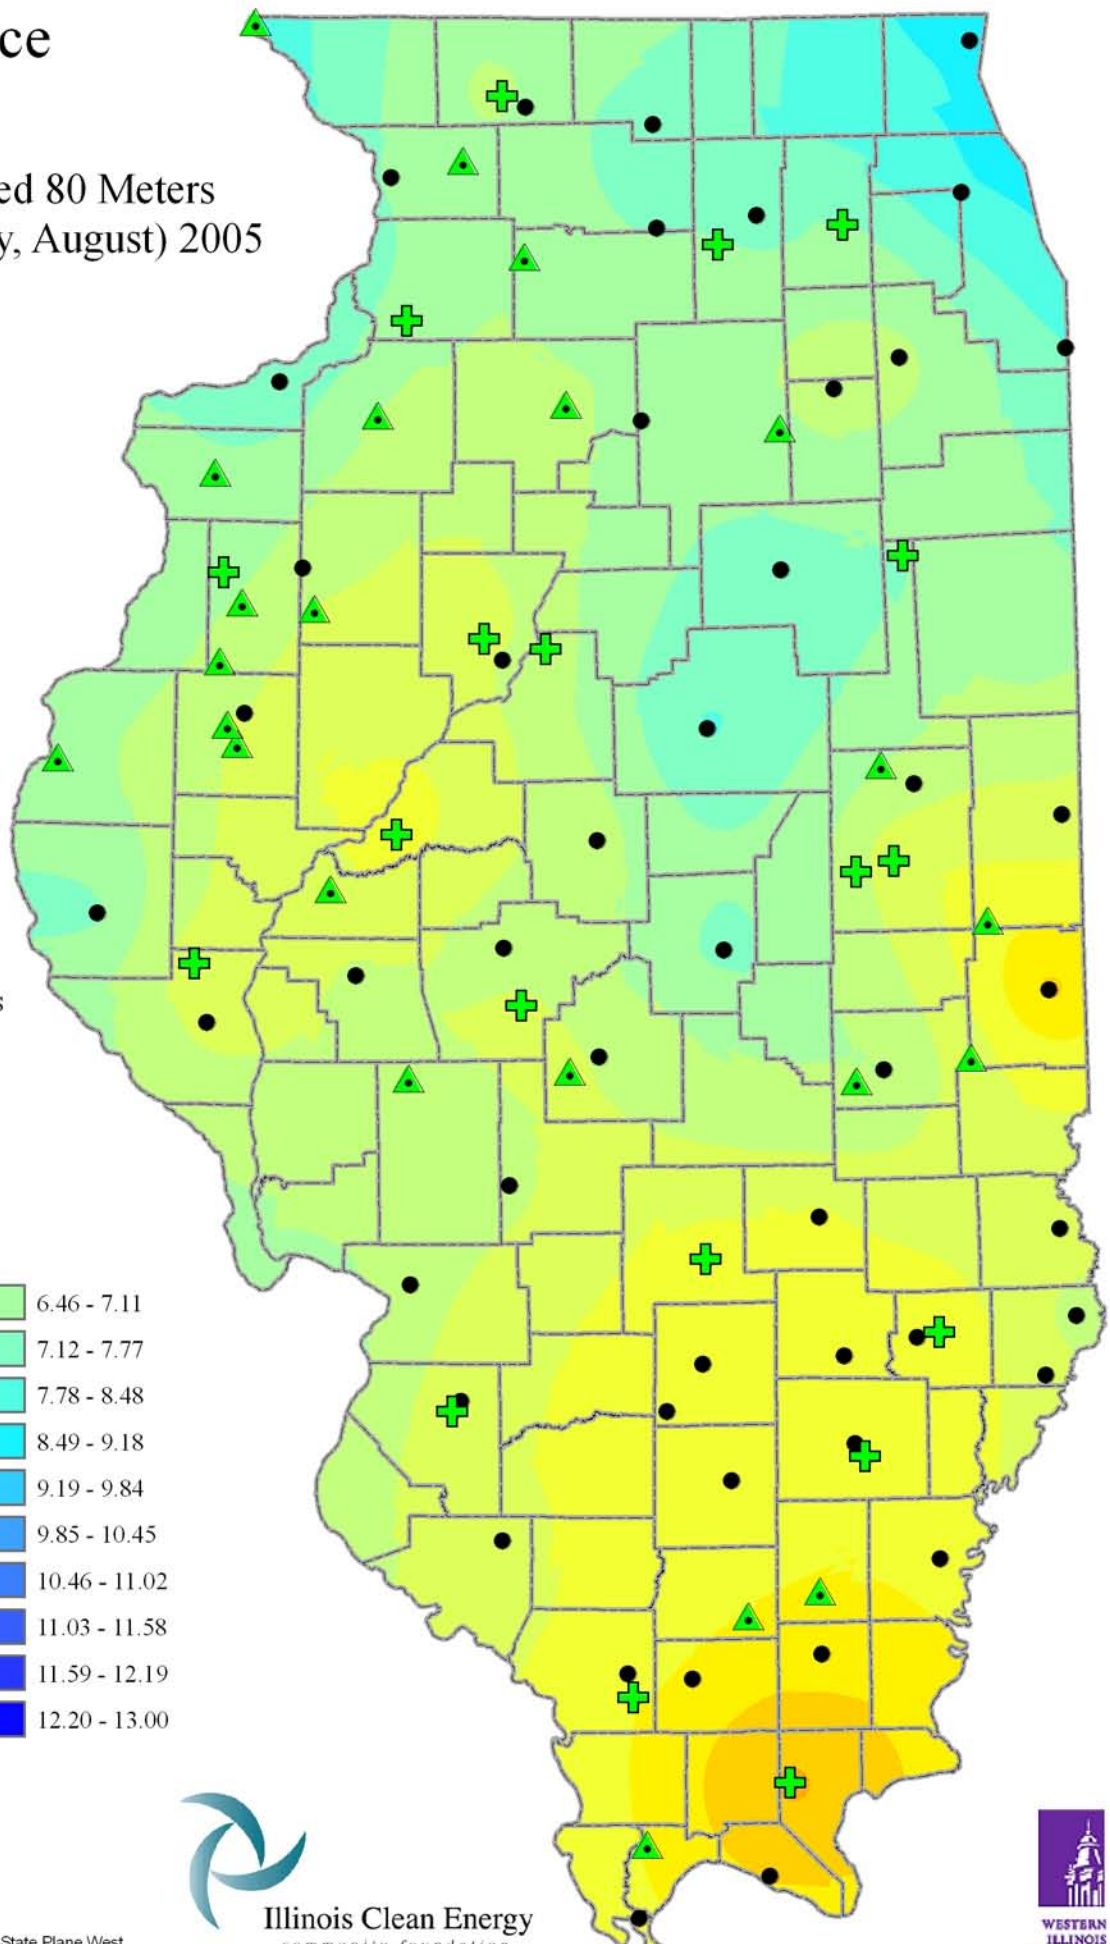

Wind Resource of Illinois

Average Wind Speed 80 Meters
Summer (June, July, August) 2005

-  ISWS Sites
-  Illinois Wind Sites
-  NWS Sites
-  Counties

Speed in M/S

Created: August 2008
Created By: Brock W. Terry
Datum/Projection: NAD 83 Illinois State Plane West