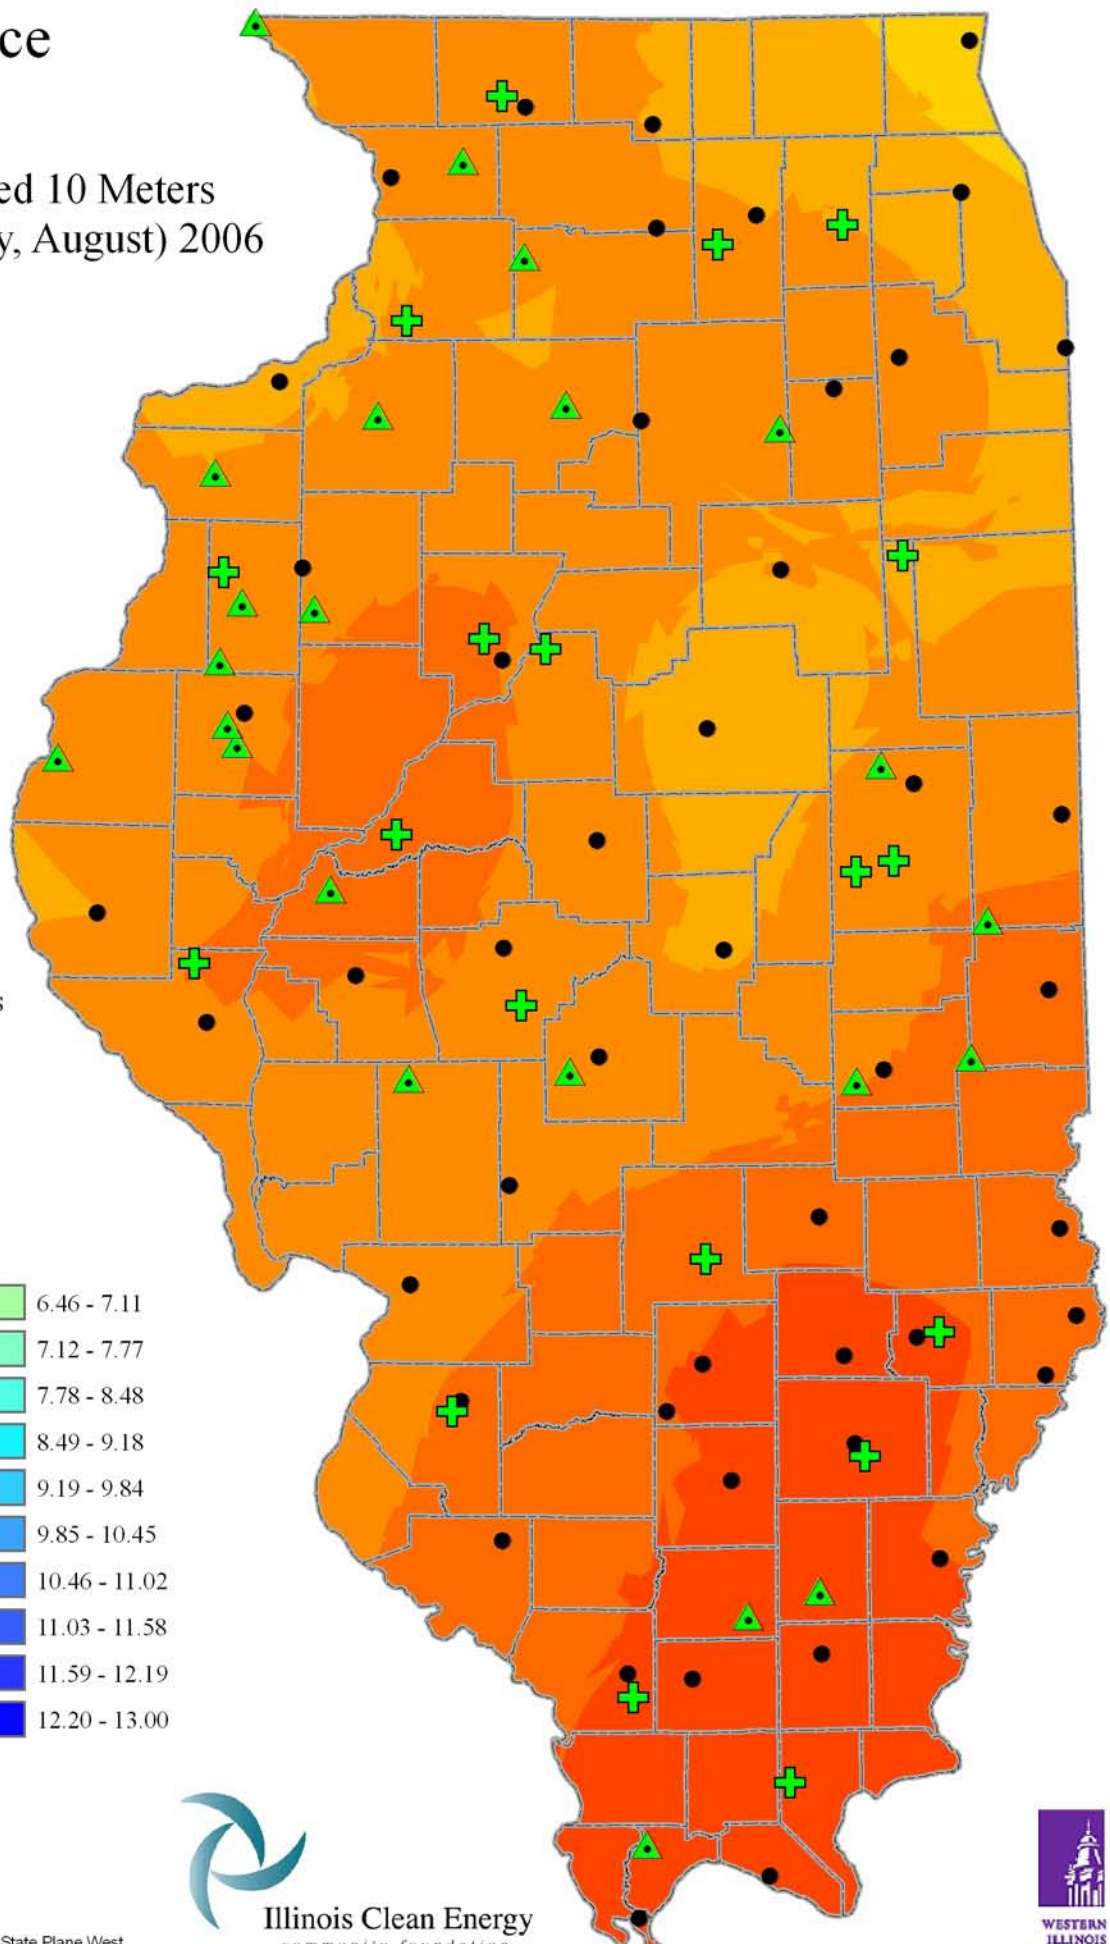

Wind Resource of Illinois

Average Wind Speed 10 Meters
Summer (June, July, August) 2006

-  ISWS Sites
-  Illinois Wind Sites
-  NWS Sites
-  Counties

Speed in M/S

Created: August 2008
Created By: Brock W. Terry
Datum/Projection: NAD 83 Illinois State Plane West

Illinois Clean Energy
community foundation