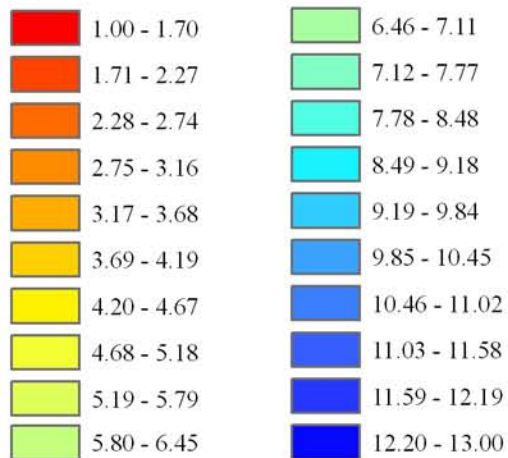

Wind Resource of Illinois

Average Wind Speed 10 Meters
Summer (June, July, August) 2006

-  ISWS Sites
-  Illinois Wind Sites
-  NWS Sites
-  Counties

Speed in M/S

Created: August 2008
Created By: Brock W. Terry
Datum/Projection: NAD 83 Illinois State Plane West