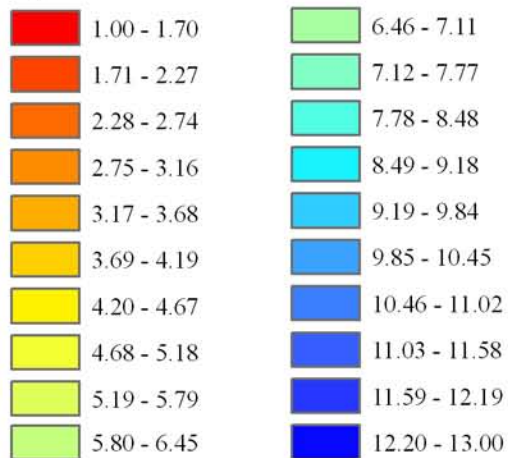

Wind Resource of Illinois

Average Wind Speed 50 Meters
Summer (June, July, August) 2007

- ISWS Sites
- Illinois Wind Sites
- NWS Sites
- Counties

Speed in M/S

Created: August 2008
Created By: Brock W. Terry
Datum/Projection: NAD 83 Illinois State Plane West

Illinois Clean Energy
community foundation