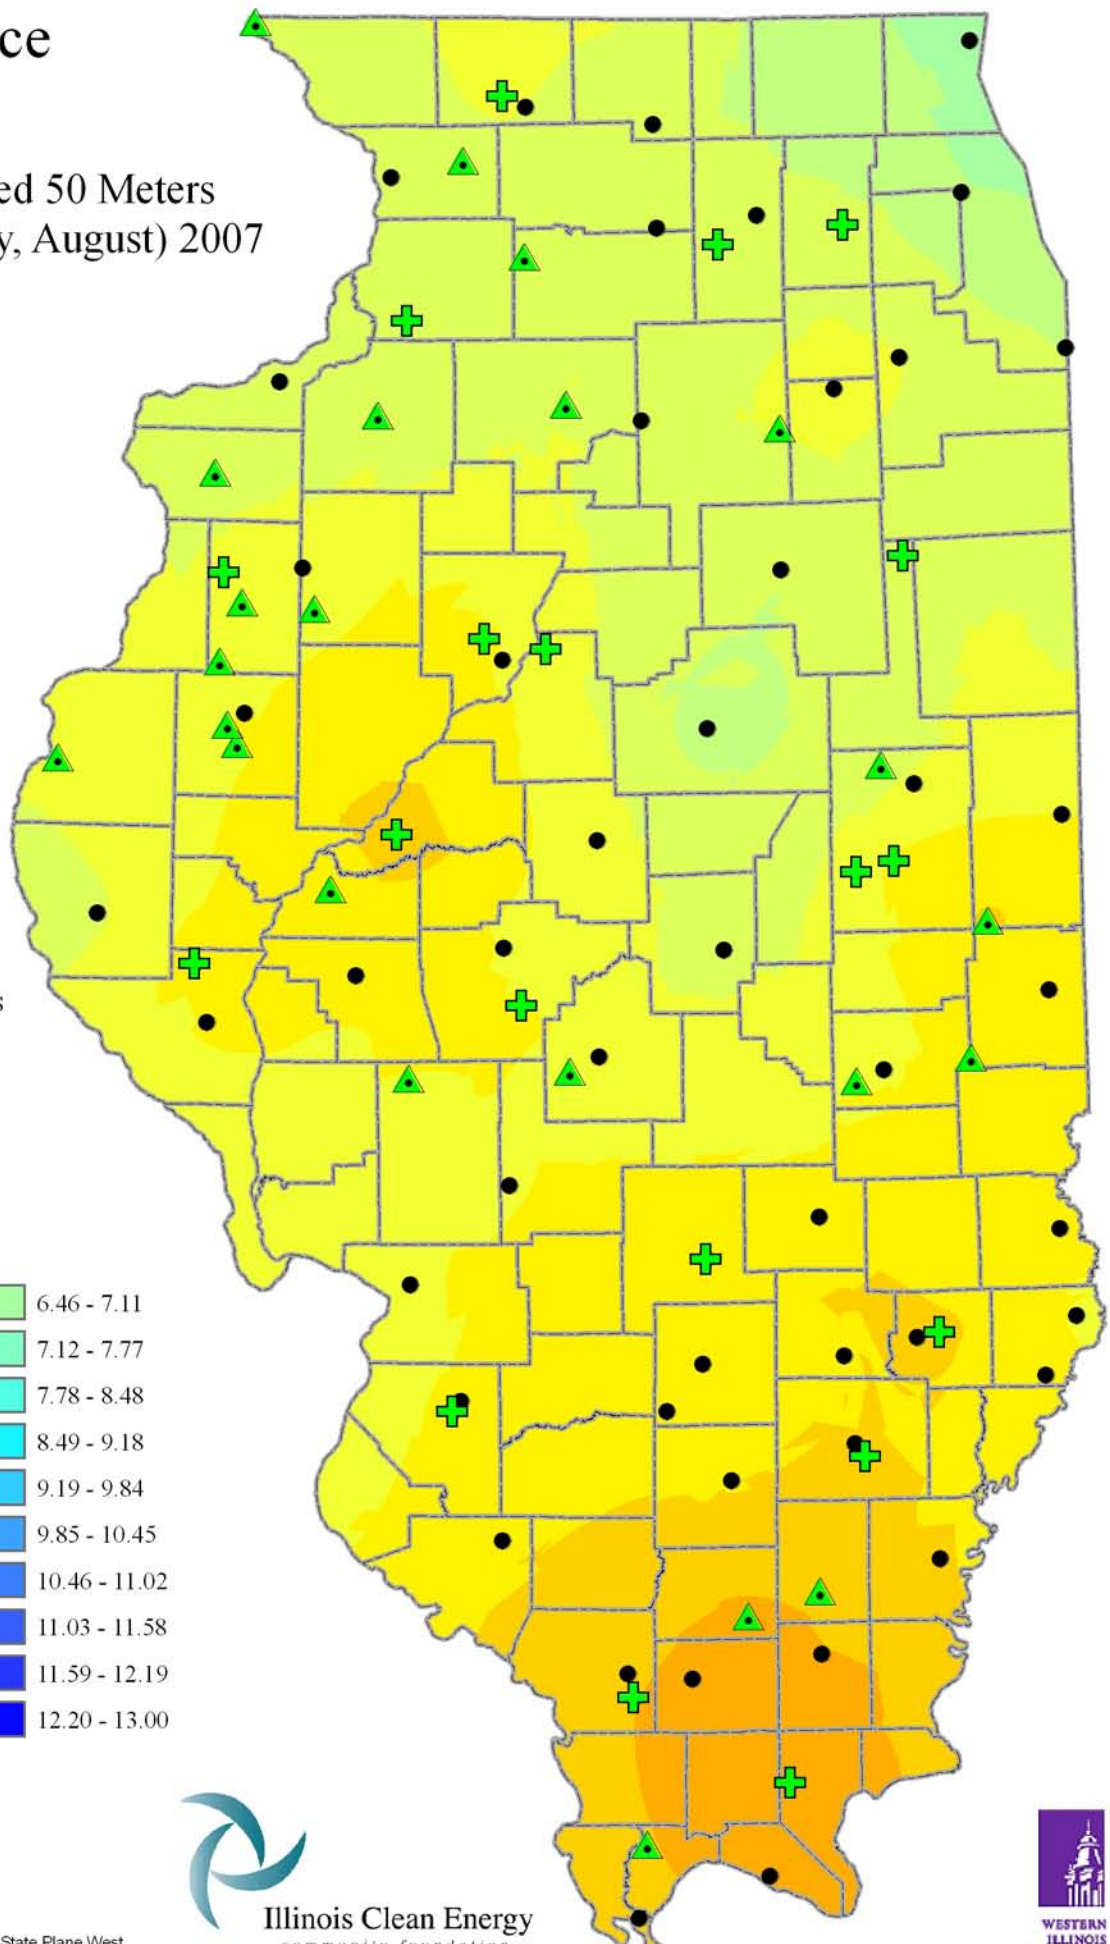

# Wind Resource of Illinois

Average Wind Speed 50 Meters  
Summer (June, July, August) 2007

-  ISWS Sites
-  Illinois Wind Sites
-  NWS Sites
-  Counties

## Speed in M/S

Created: August 2008  
Created By: Brock W. Terry  
Datum/Projection: NAD 83 Illinois State Plane West

Illinois Clean Energy  
community foundation