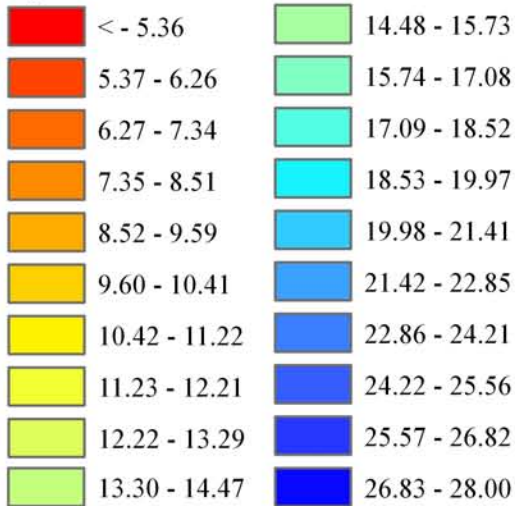

Wind Resource of Illinois

Average Wind Speed 50 Meters
Summer (June, July, August) 2005

- ISWS Sites
- Illinois Wind Sites
- NWS Sites
- Counties

Speed in MPH

Created: August 2008
Created By: Brock W. Terry
Datum/Projection: NAD 83 Illinois State Plane West

Illinois Clean Energy
community foundation

WESTERN
ILLINOIS
UNIVERSITY