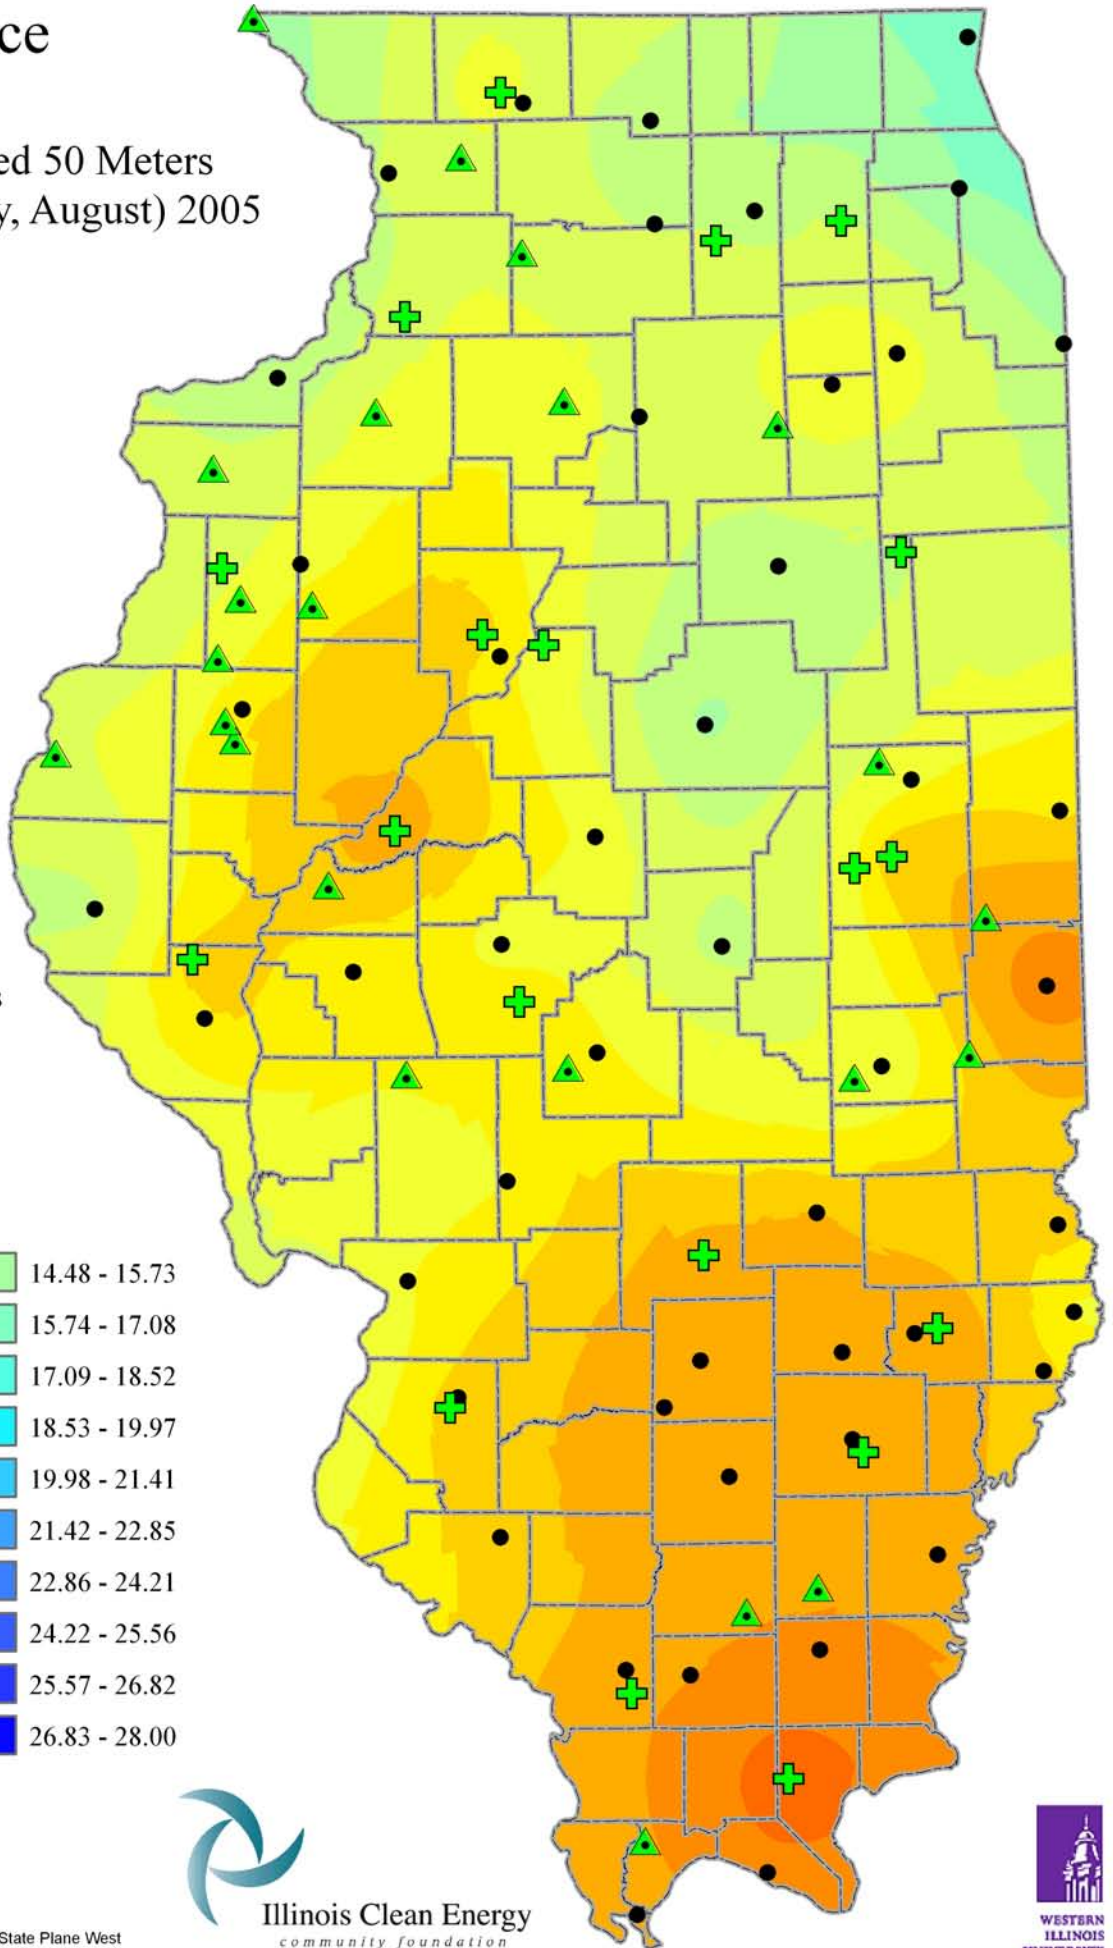

# Wind Resource of Illinois

Average Wind Speed 50 Meters  
Summer (June, July, August) 2005

-  ISWS Sites
-  Illinois Wind Sites
-  NWS Sites
-  Counties

## Speed in MPH

Created: August 2008  
Created By: Brock W. Terry  
Datum/Projection: NAD 83 Illinois State Plane West

Illinois Clean Energy  
community foundation

WESTERN  
ILLINOIS  
UNIVERSITY