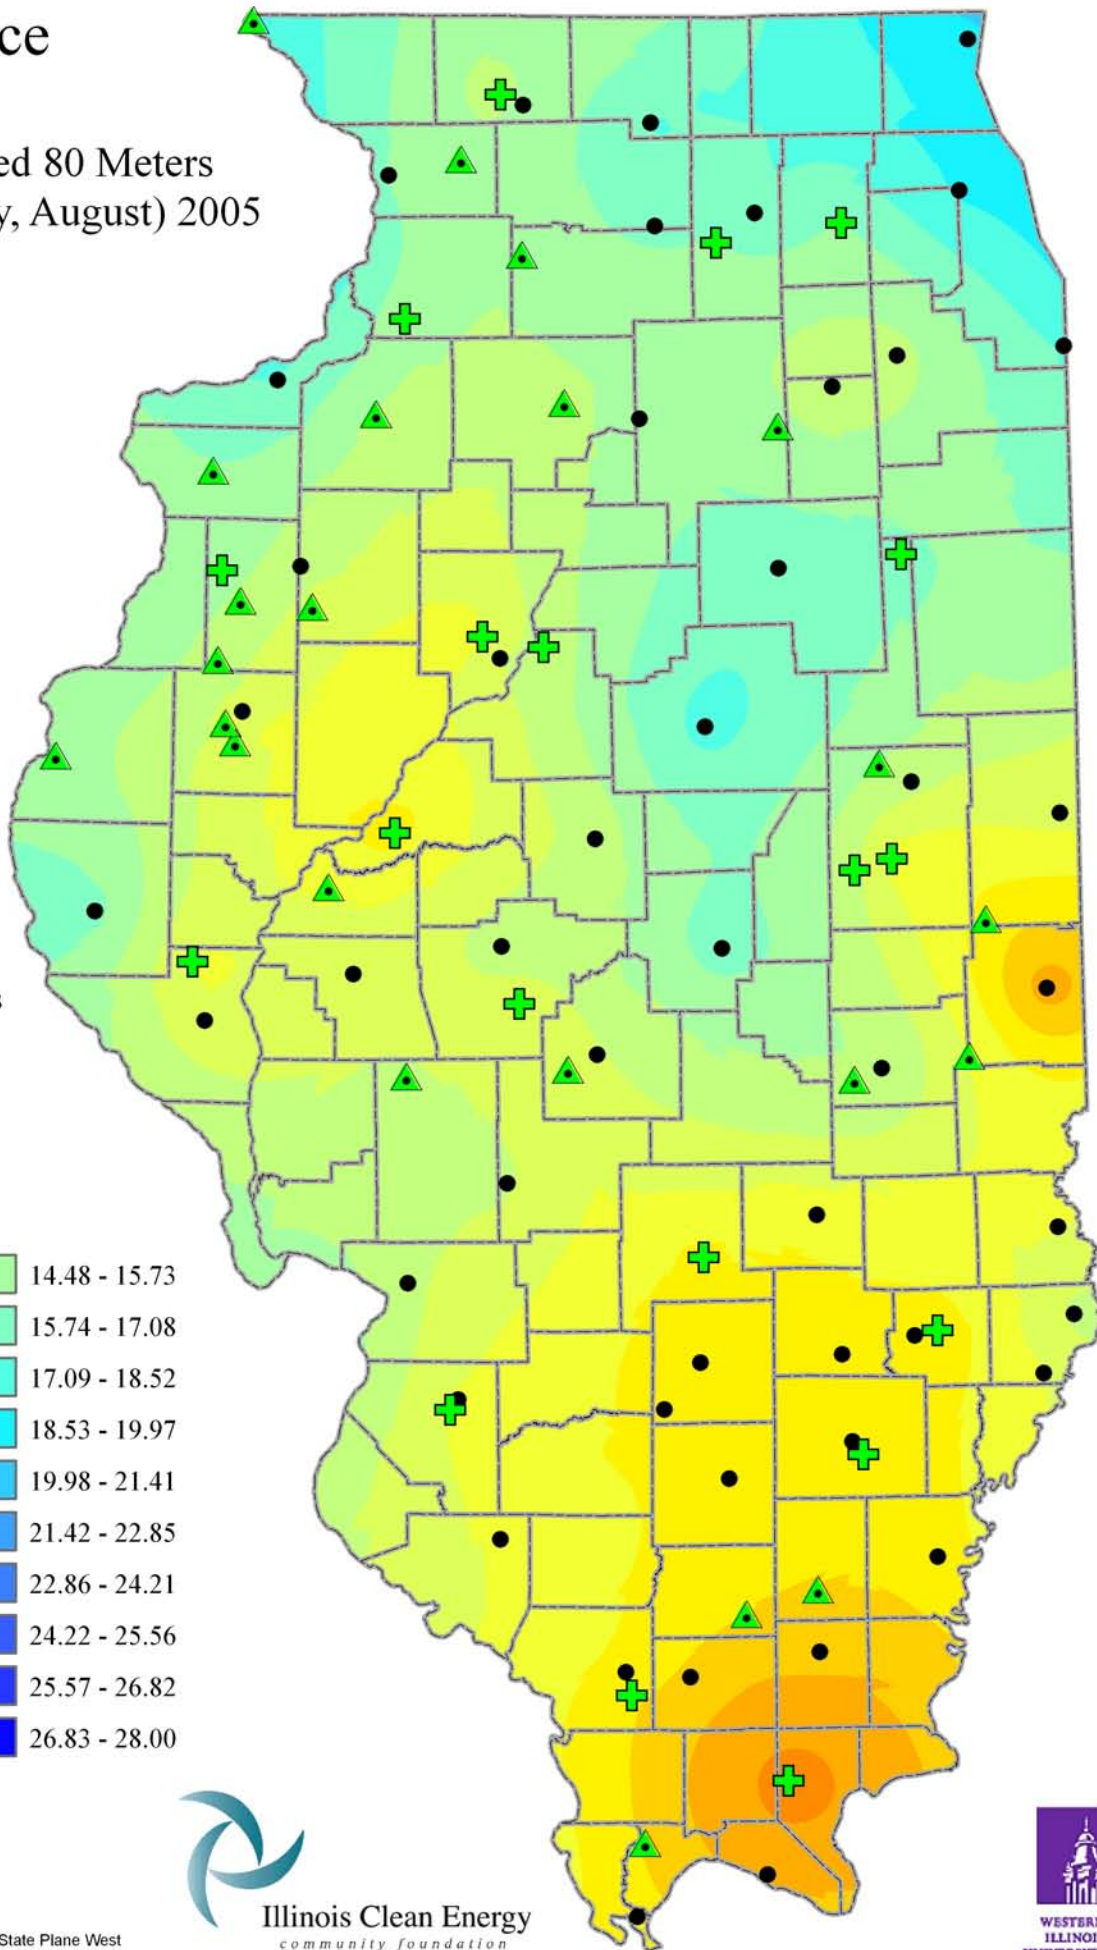

Wind Resource of Illinois

Average Wind Speed 80 Meters
Summer (June, July, August) 2005

-  ISWS Sites
-  Illinois Wind Sites
-  NWS Sites
-  Counties

Speed in MPH

Created: August 2008
Created By: Brock W. Terry
Datum/Projection: NAD 83 Illinois State Plane West