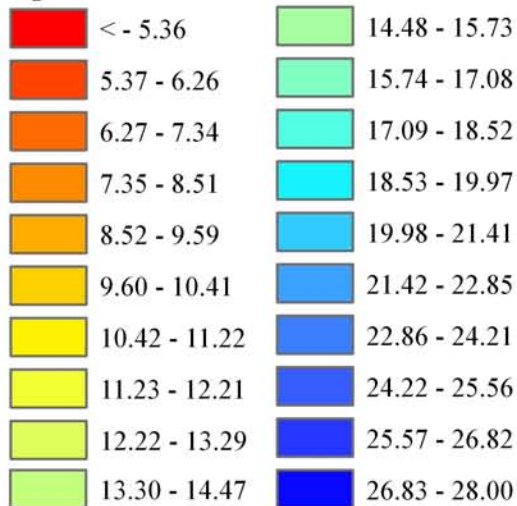

Wind Resource of Illinois

Average Wind Speed 80 Meters
Summer (June, July, August) 2005

-  ISWS Sites
-  Illinois Wind Sites
-  NWS Sites
-  Counties

Speed in MPH

Created: August 2008
Created By: Brock W. Terry
Datum/Projection: NAD 83 Illinois State Plane West