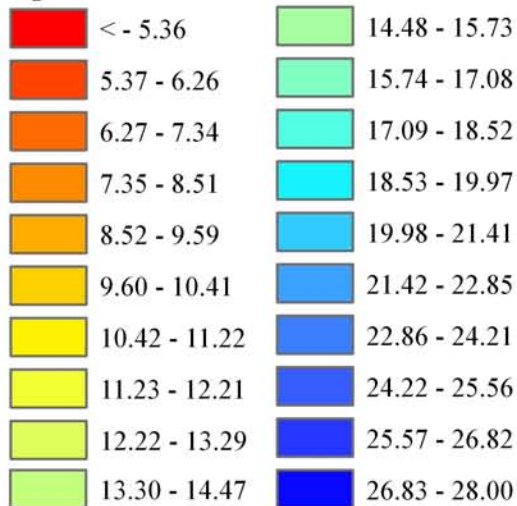

Wind Resource of Illinois

Average Wind Speed 50 Meters
Summer (June, July, August) 2006

-  ISWS Sites
-  Illinois Wind Sites
-  NWS Sites
-  Counties

Speed in MPH

Created: August 2008
Created By: Brock W. Terry
Datum/Projection: NAD 83 Illinois State Plane West