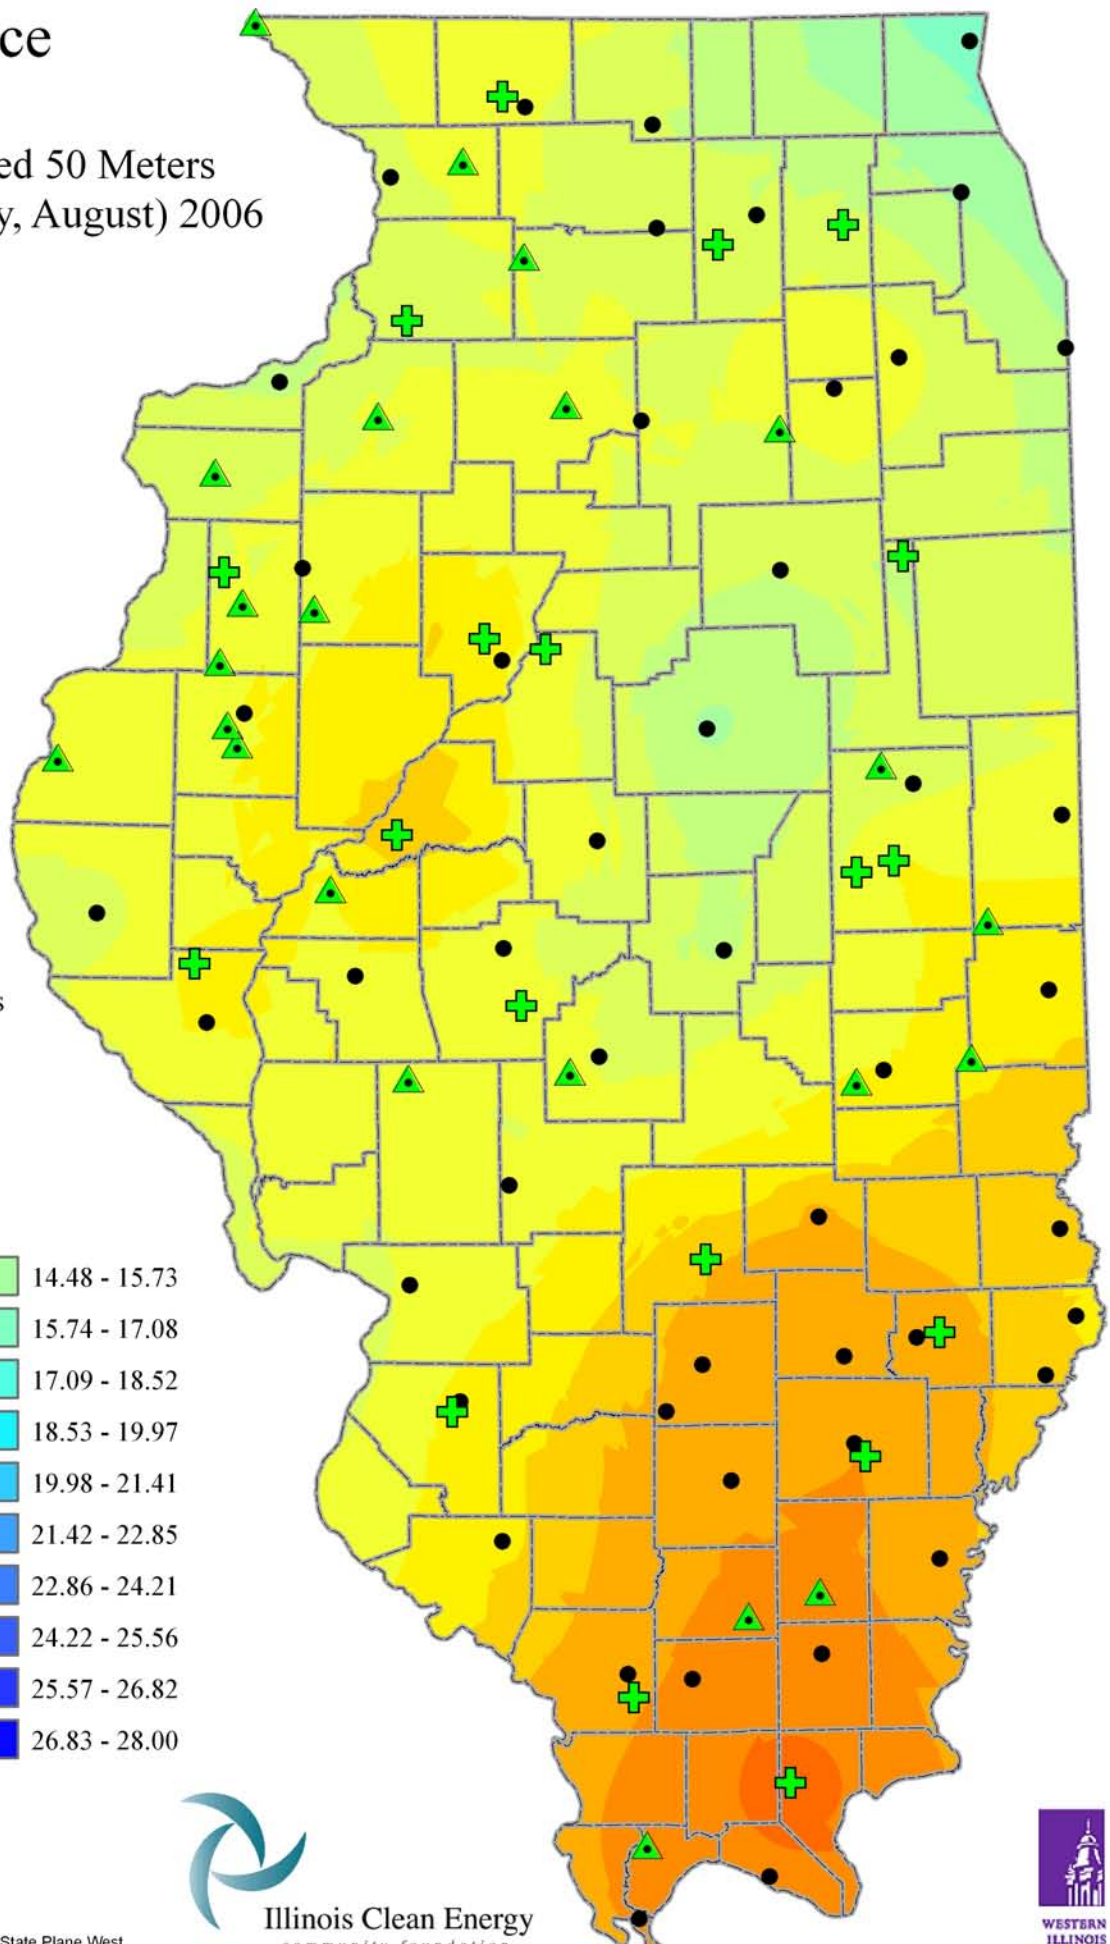

Wind Resource of Illinois

Average Wind Speed 50 Meters
Summer (June, July, August) 2006

-  ISWS Sites
-  Illinois Wind Sites
-  NWS Sites
-  Counties

Speed in MPH

Created: August 2008
Created By: Brock W. Terry
Datum/Projection: NAD 83 Illinois State Plane West