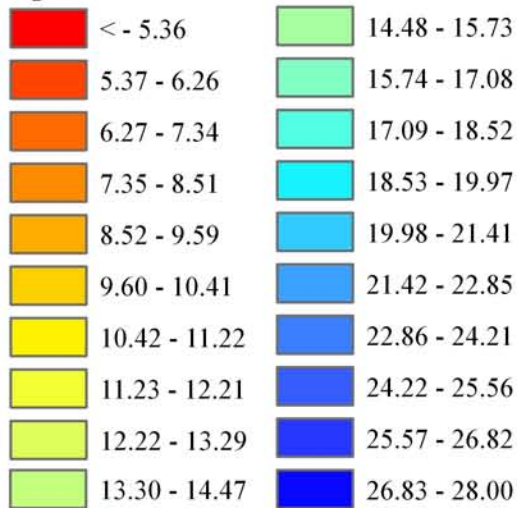

Wind Resource of Illinois

Average Wind Speed 80 Meters
Summer (June, July, August) 2006

-  ISWS Sites
-  Illinois Wind Sites
-  NWS Sites
-  Counties

Speed in MPH

Created: August 2008
Created By: Brock W. Terry
Datum/Projection: NAD 83 Illinois State Plane West