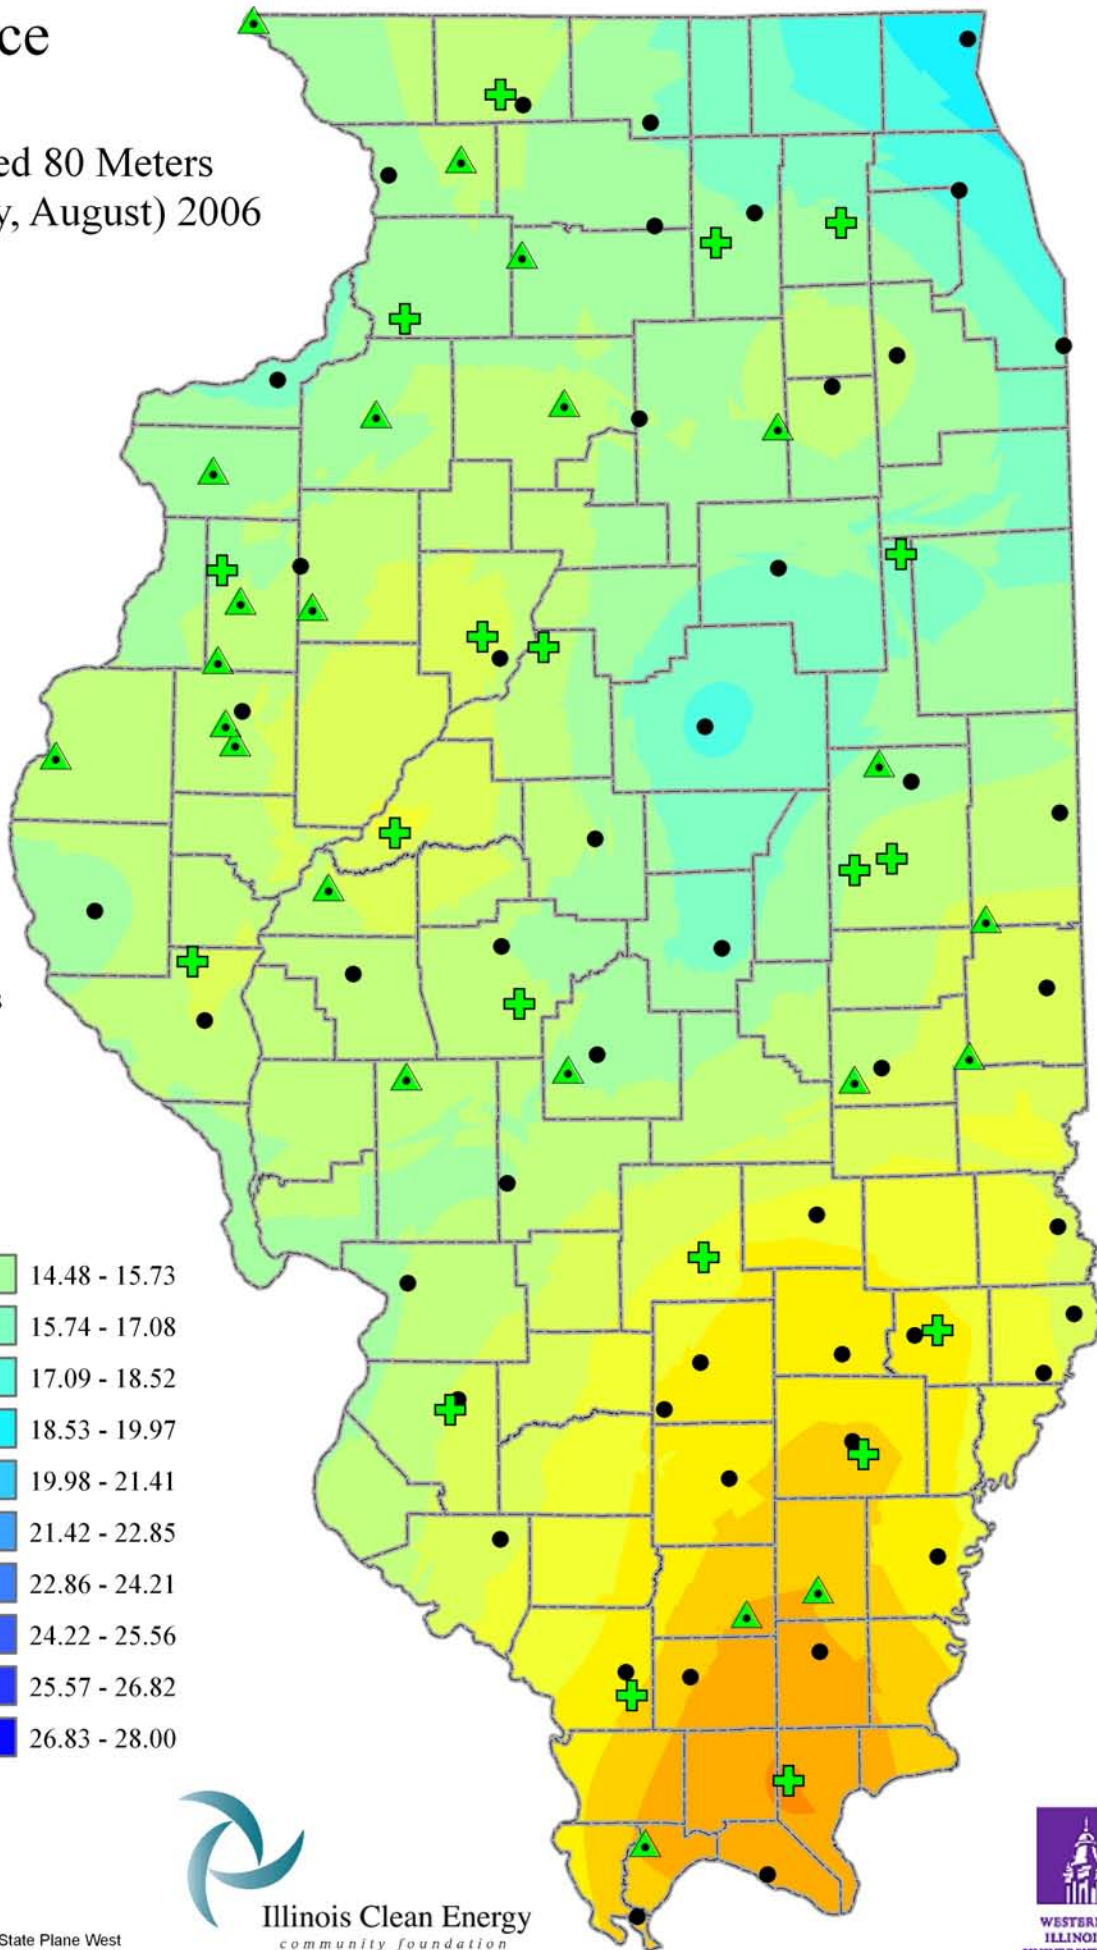

Wind Resource of Illinois

Average Wind Speed 80 Meters
Summer (June, July, August) 2006

-  ISWS Sites
-  Illinois Wind Sites
-  NWS Sites
-  Counties

Speed in MPH

Created: August 2008
Created By: Brock W. Terry
Datum/Projection: NAD 83 Illinois State Plane West