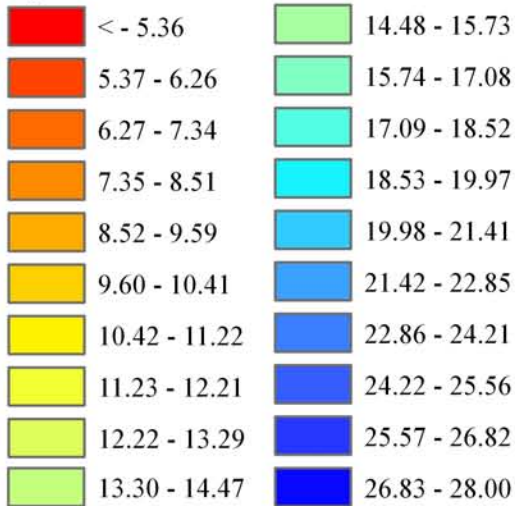

Wind Resource of Illinois

Average Wind Speed 10 Meters
Summer (June, July, August) 2007

-  ISWS Sites
-  Illinois Wind Sites
-  NWS Sites
-  Counties

Speed in MPH

Created: August 2008
Created By: Brock W. Terry
Datum/Projection: NAD 83 Illinois State Plane West