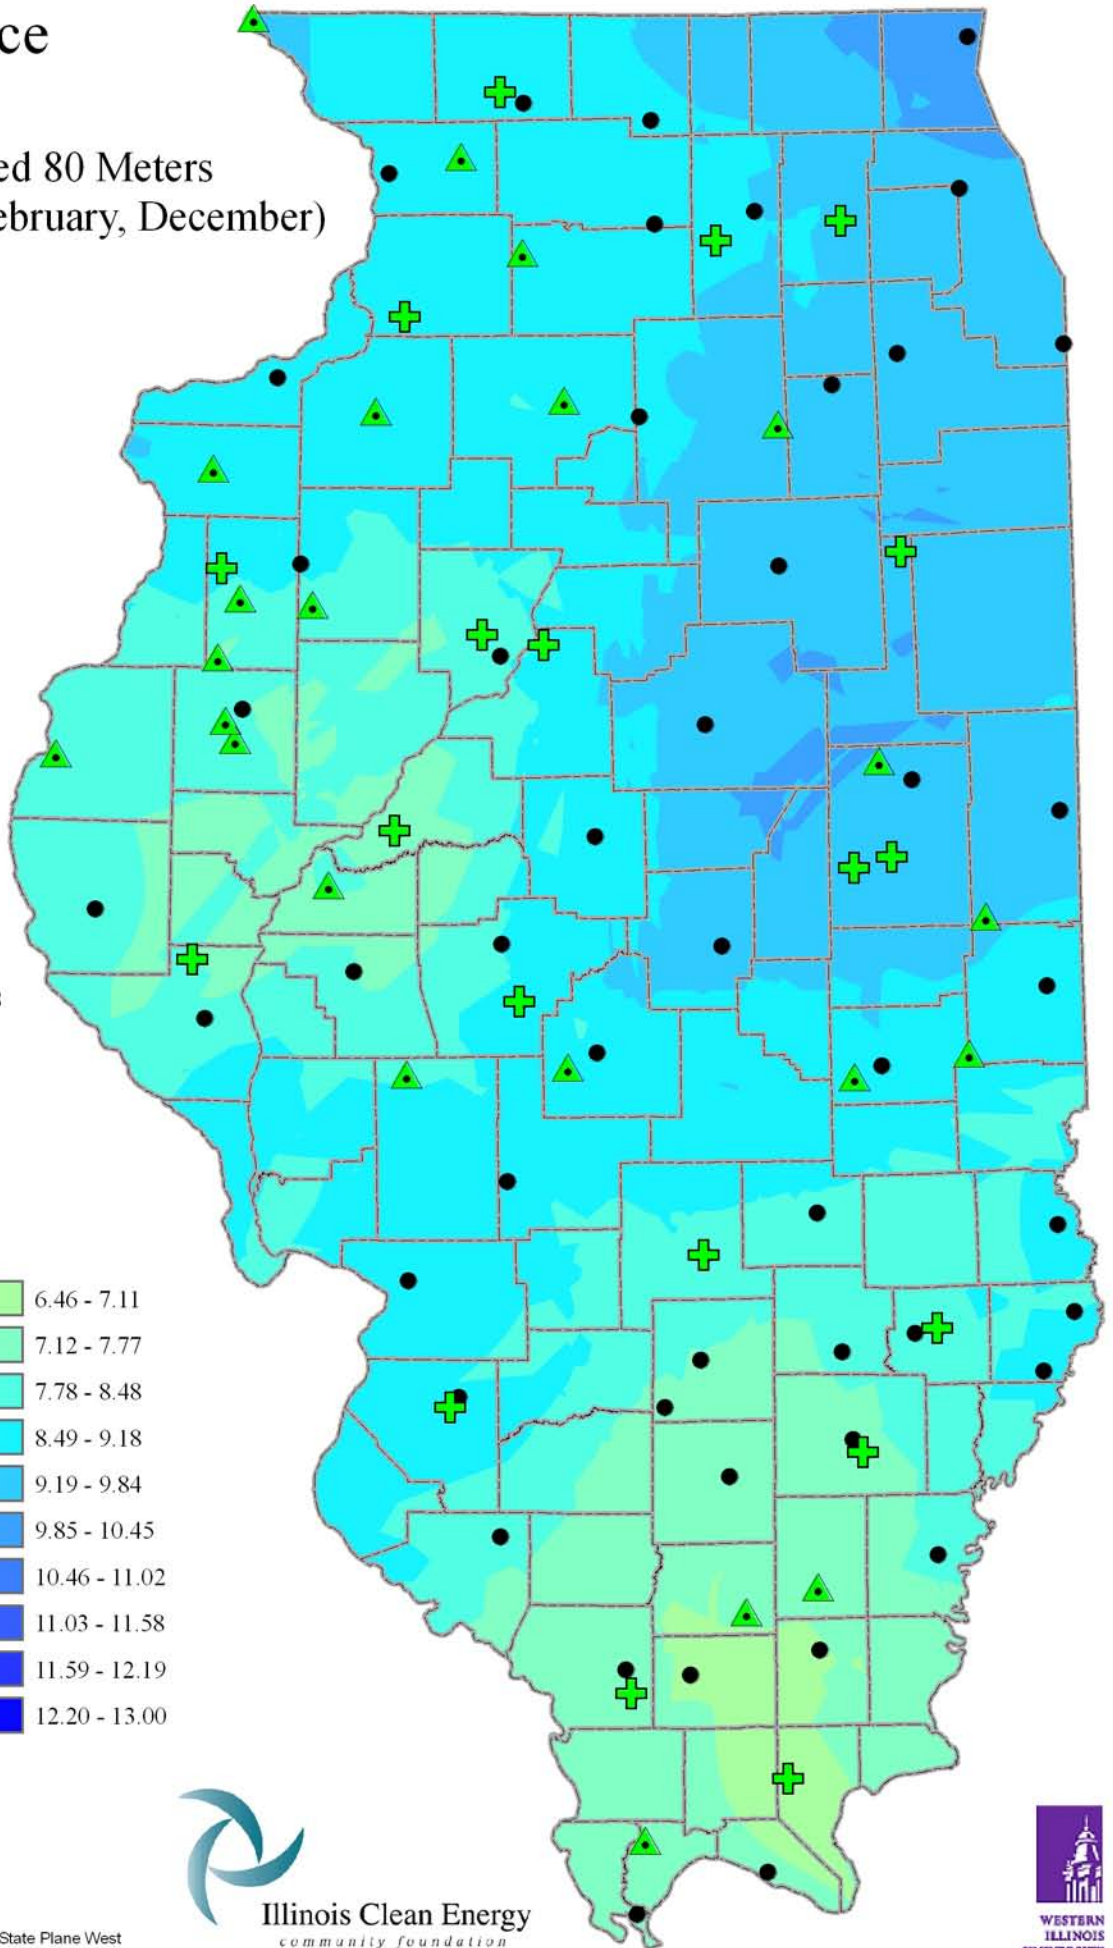

# Wind Resource of Illinois

Average Wind Speed 80 Meters  
Winter (January, February, December)  
2005

-  ISWS Sites
-  Illinois Wind Sites
-  NWS Sites
-  Counties

## Speed in M/S

Created: August 2008  
Created By: Brock W. Terry  
Datum/Projection: NAD 83 Illinois State Plane West

Illinois Clean Energy  
community foundation

WESTERN  
ILLINOIS  
UNIVERSITY