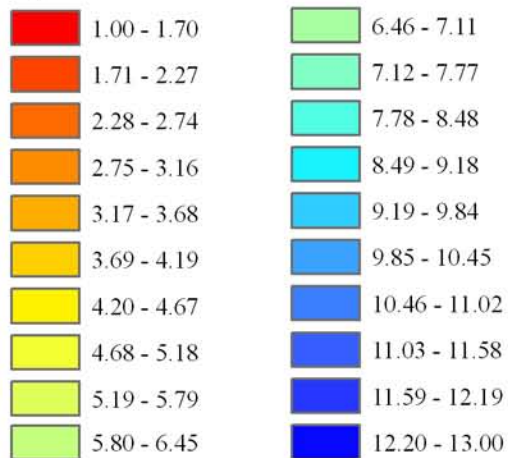

Wind Resource of Illinois

Average Wind Speed 80 Meters
Winter (January, February, December)
2005

- ISWS Sites
- Illinois Wind Sites
- NWS Sites
- Counties

Speed in M/S

Created: August 2008
Created By: Brock W. Terry
Datum/Projection: NAD 83 Illinois State Plane West

Illinois Clean Energy
community foundation

WESTERN
ILLINOIS
UNIVERSITY