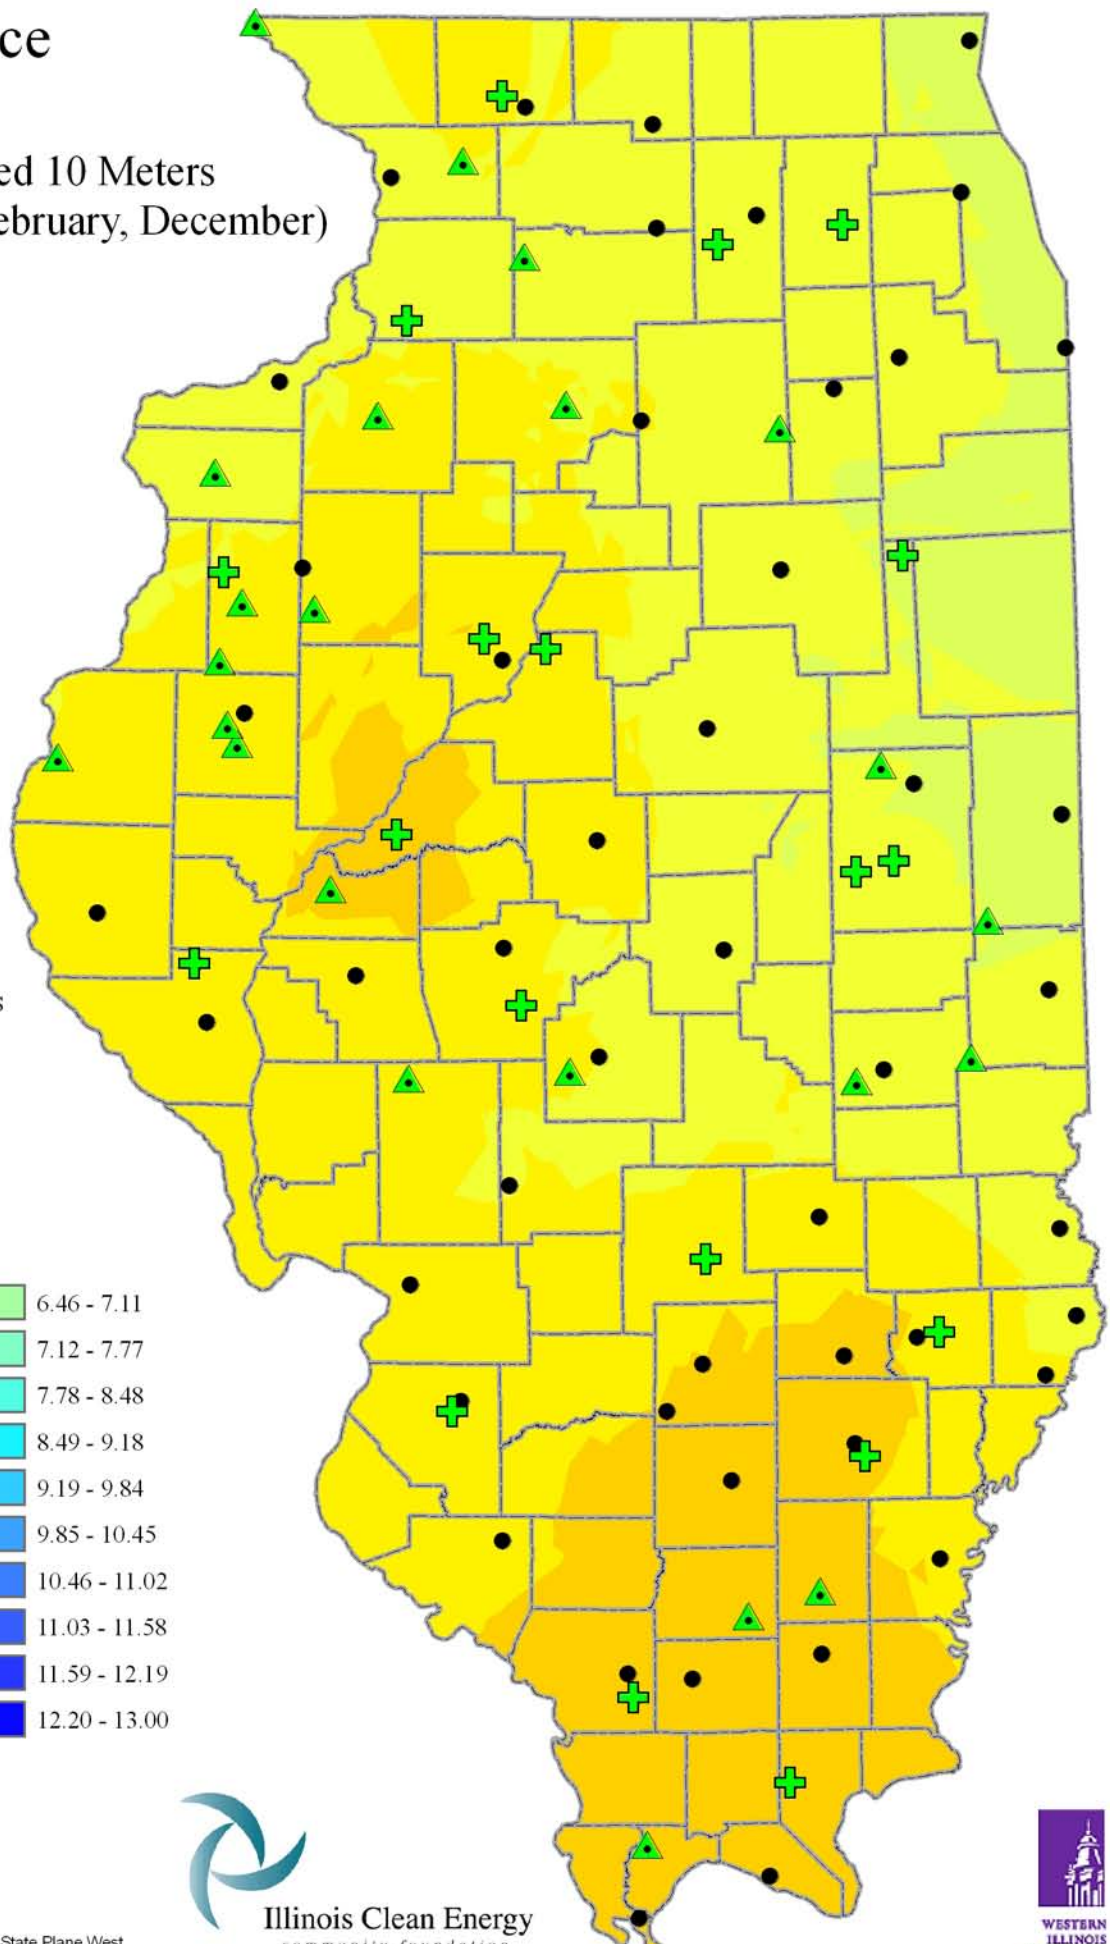

# Wind Resource of Illinois

Average Wind Speed 10 Meters  
Winter (January, February, December)  
2006

-  ISWS Sites
-  Illinois Wind Sites
-  NWS Sites
-  Counties

## Speed in M/S

Created: August 2008  
Created By: Brock W. Terry  
Datum/Projection: NAD 83 Illinois State Plane West

Illinois Clean Energy  
community foundation