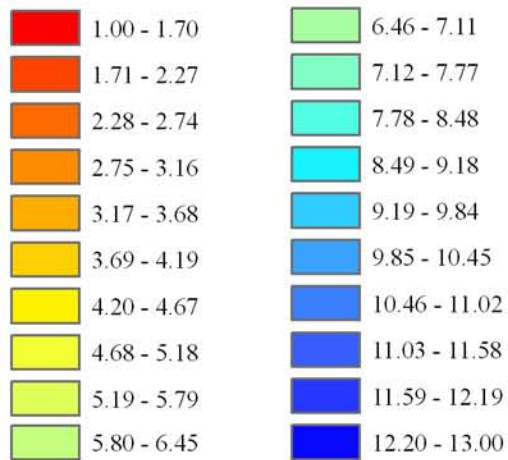

Wind Resource of Illinois

Average Wind Speed 10 Meters
Winter (January, February, December)
2006

- ISWS Sites
- Illinois Wind Sites
- NWS Sites
- Counties

Speed in M/S

Created: August 2008
Created By: Brock W. Terry
Datum/Projection: NAD 83 Illinois State Plane West

Illinois Clean Energy
community foundation