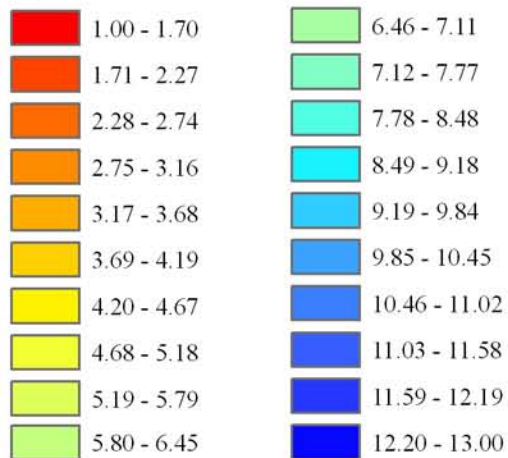

Wind Resource of Illinois

Average Wind Speed 80 Meters
Winter (January, February, December)
2006

-  ISWS Sites
-  Illinois Wind Sites
-  NWS Sites
-  Counties

Speed in M/S

Created: August 2008
Created By: Brock W. Terry
Datum/Projection: NAD 83 Illinois State Plane West