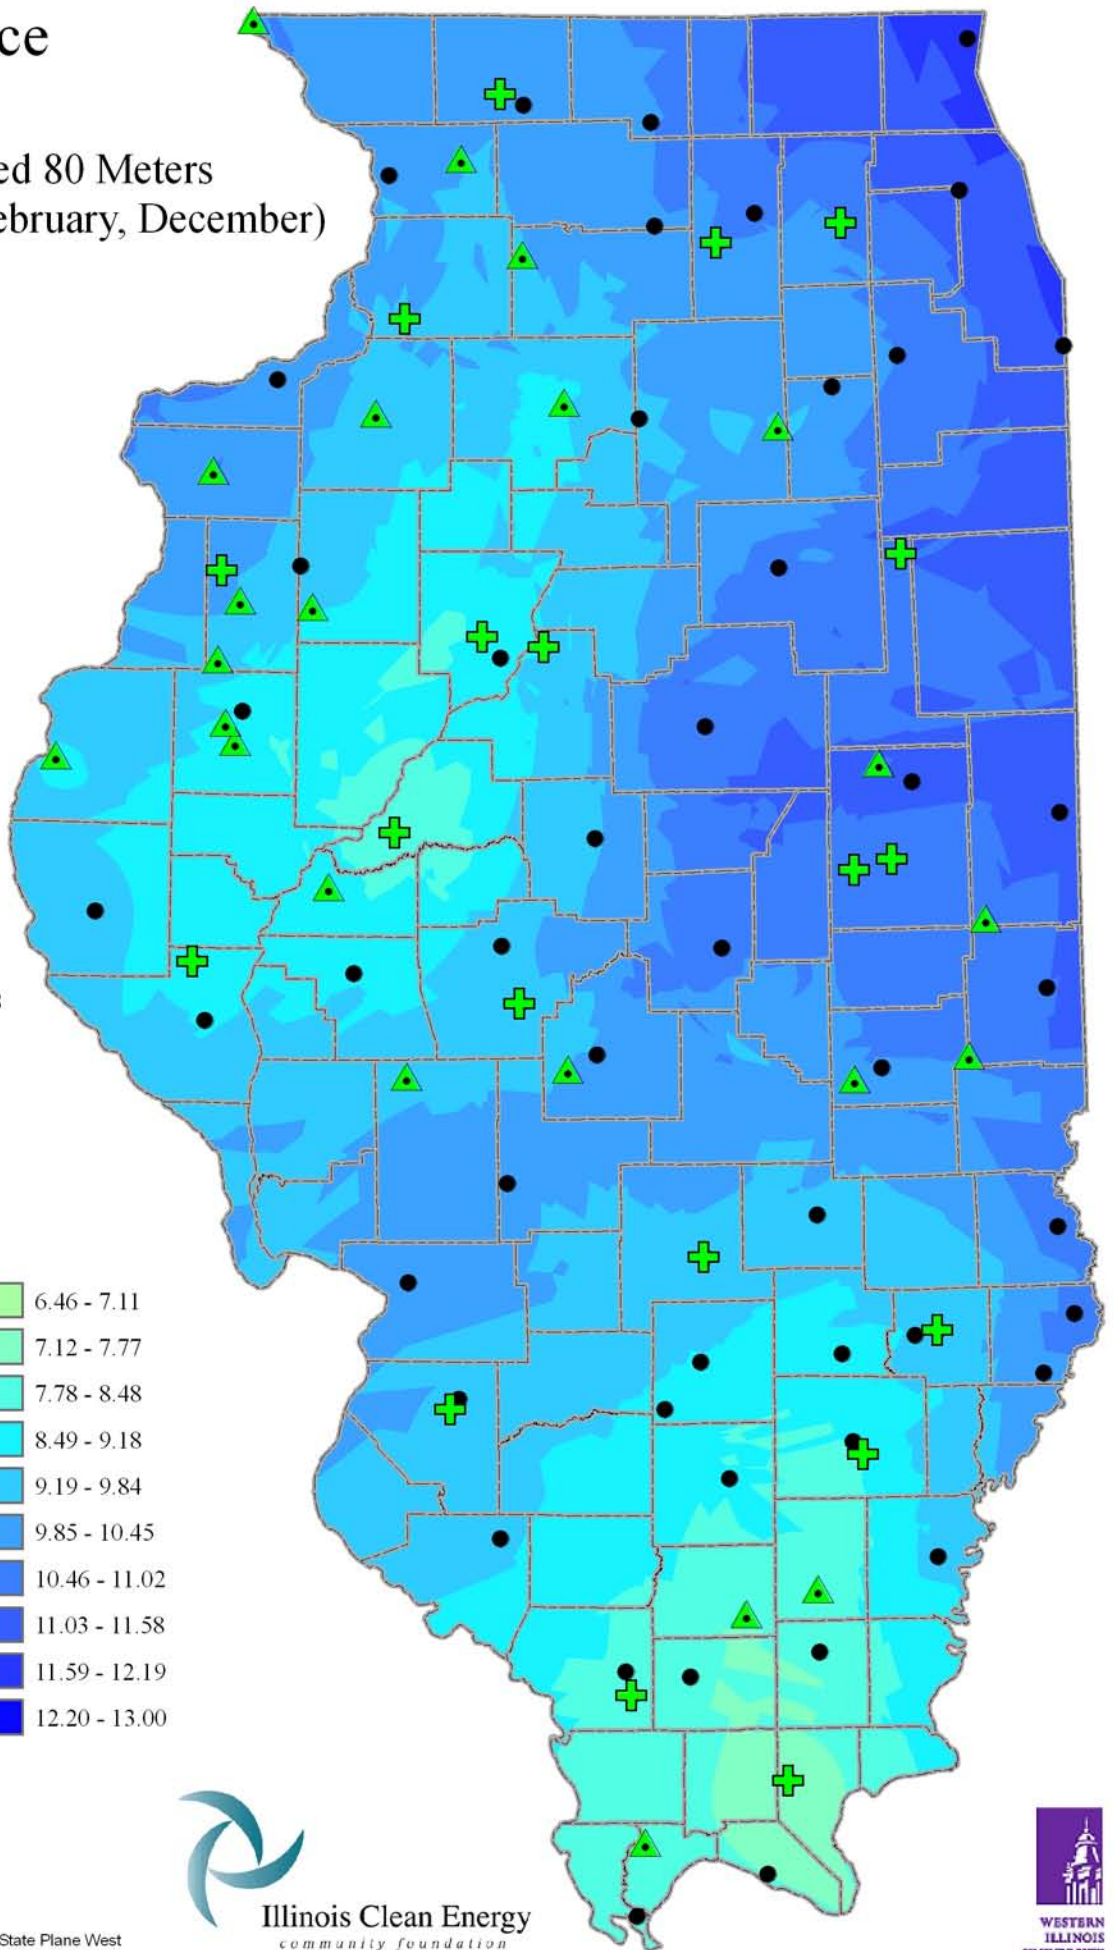

Wind Resource of Illinois

Average Wind Speed 80 Meters
Winter (January, February, December)
2006

-  ISWS Sites
-  Illinois Wind Sites
-  NWS Sites
-  Counties

Speed in M/S

Created: August 2008
Created By: Brock W. Terry
Datum/Projection: NAD 83 Illinois State Plane West

Illinois Clean Energy
community foundation