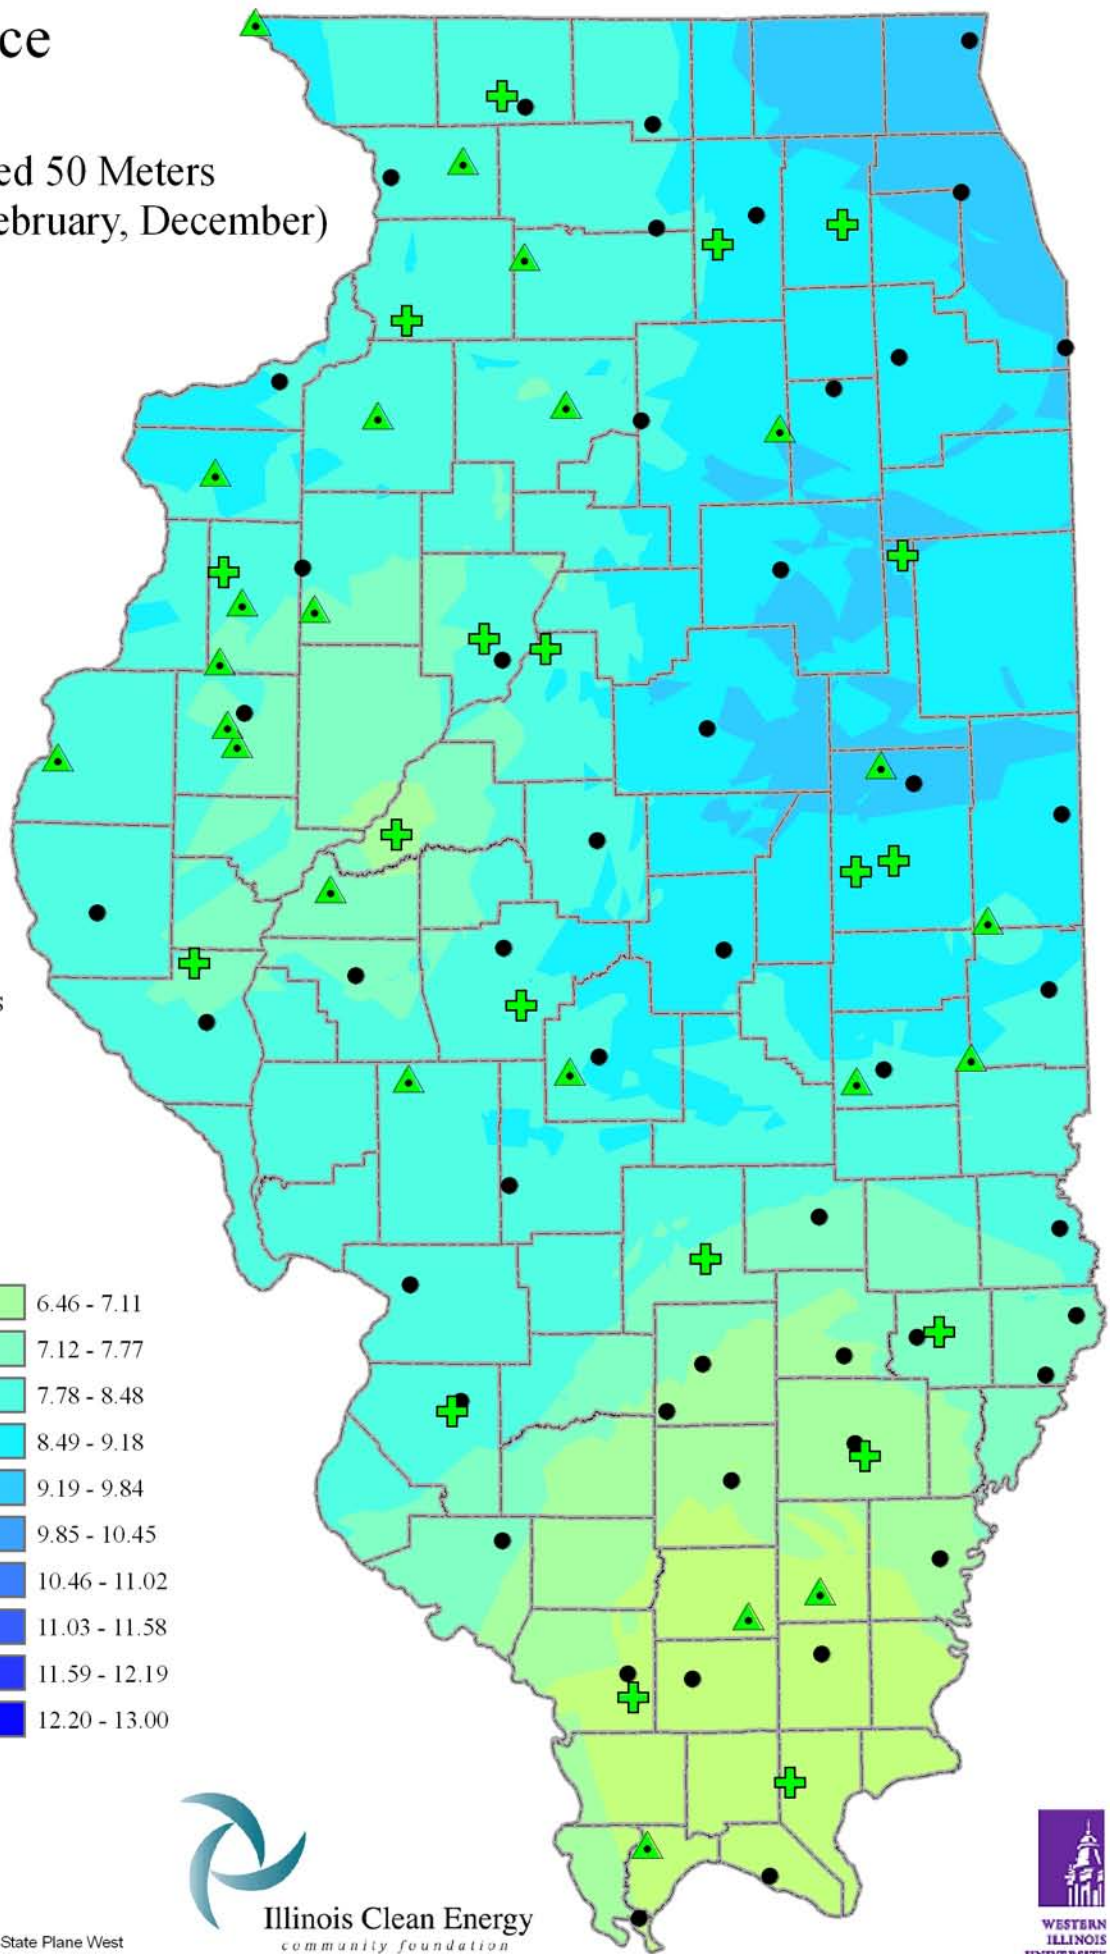

# Wind Resource of Illinois

Average Wind Speed 50 Meters  
Winter (January, February, December)  
2007

-  ISWS Sites
-  Illinois Wind Sites
-  NWS Sites
-  Counties

## Speed in M/S

Created: August 2008  
Created By: Brock W. Terry  
Datum/Projection: NAD 83 Illinois State Plane West

Illinois Clean Energy  
community foundation