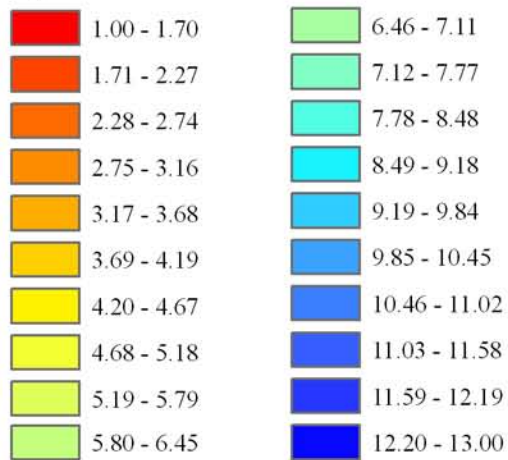

Wind Resource of Illinois

Average Wind Speed 50 Meters
Winter (January, February, December)
2007

- ISWS Sites
- Illinois Wind Sites
- NWS Sites
- Counties

Speed in M/S

Created: August 2008
Created By: Brock W. Terry
Datum/Projection: NAD 83 Illinois State Plane West

Illinois Clean Energy
community foundation