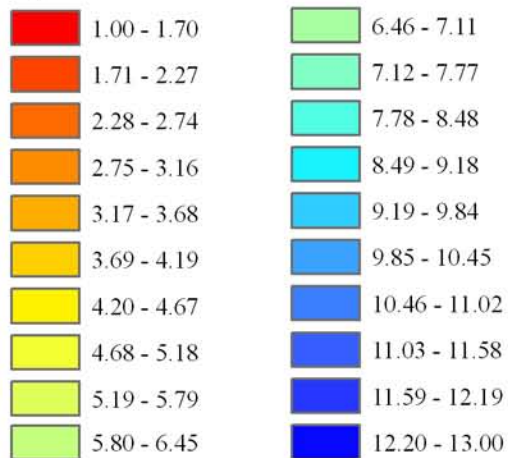

Wind Resource of Illinois

Average Wind Speed 80 Meters
Winter (January, February, December)
2007

-  ISWS Sites
-  Illinois Wind Sites
-  NWS Sites
-  Counties

Speed in M/S

Created: August 2008
Created By: Brock W. Terry
Datum/Projection: NAD 83 Illinois State Plane West