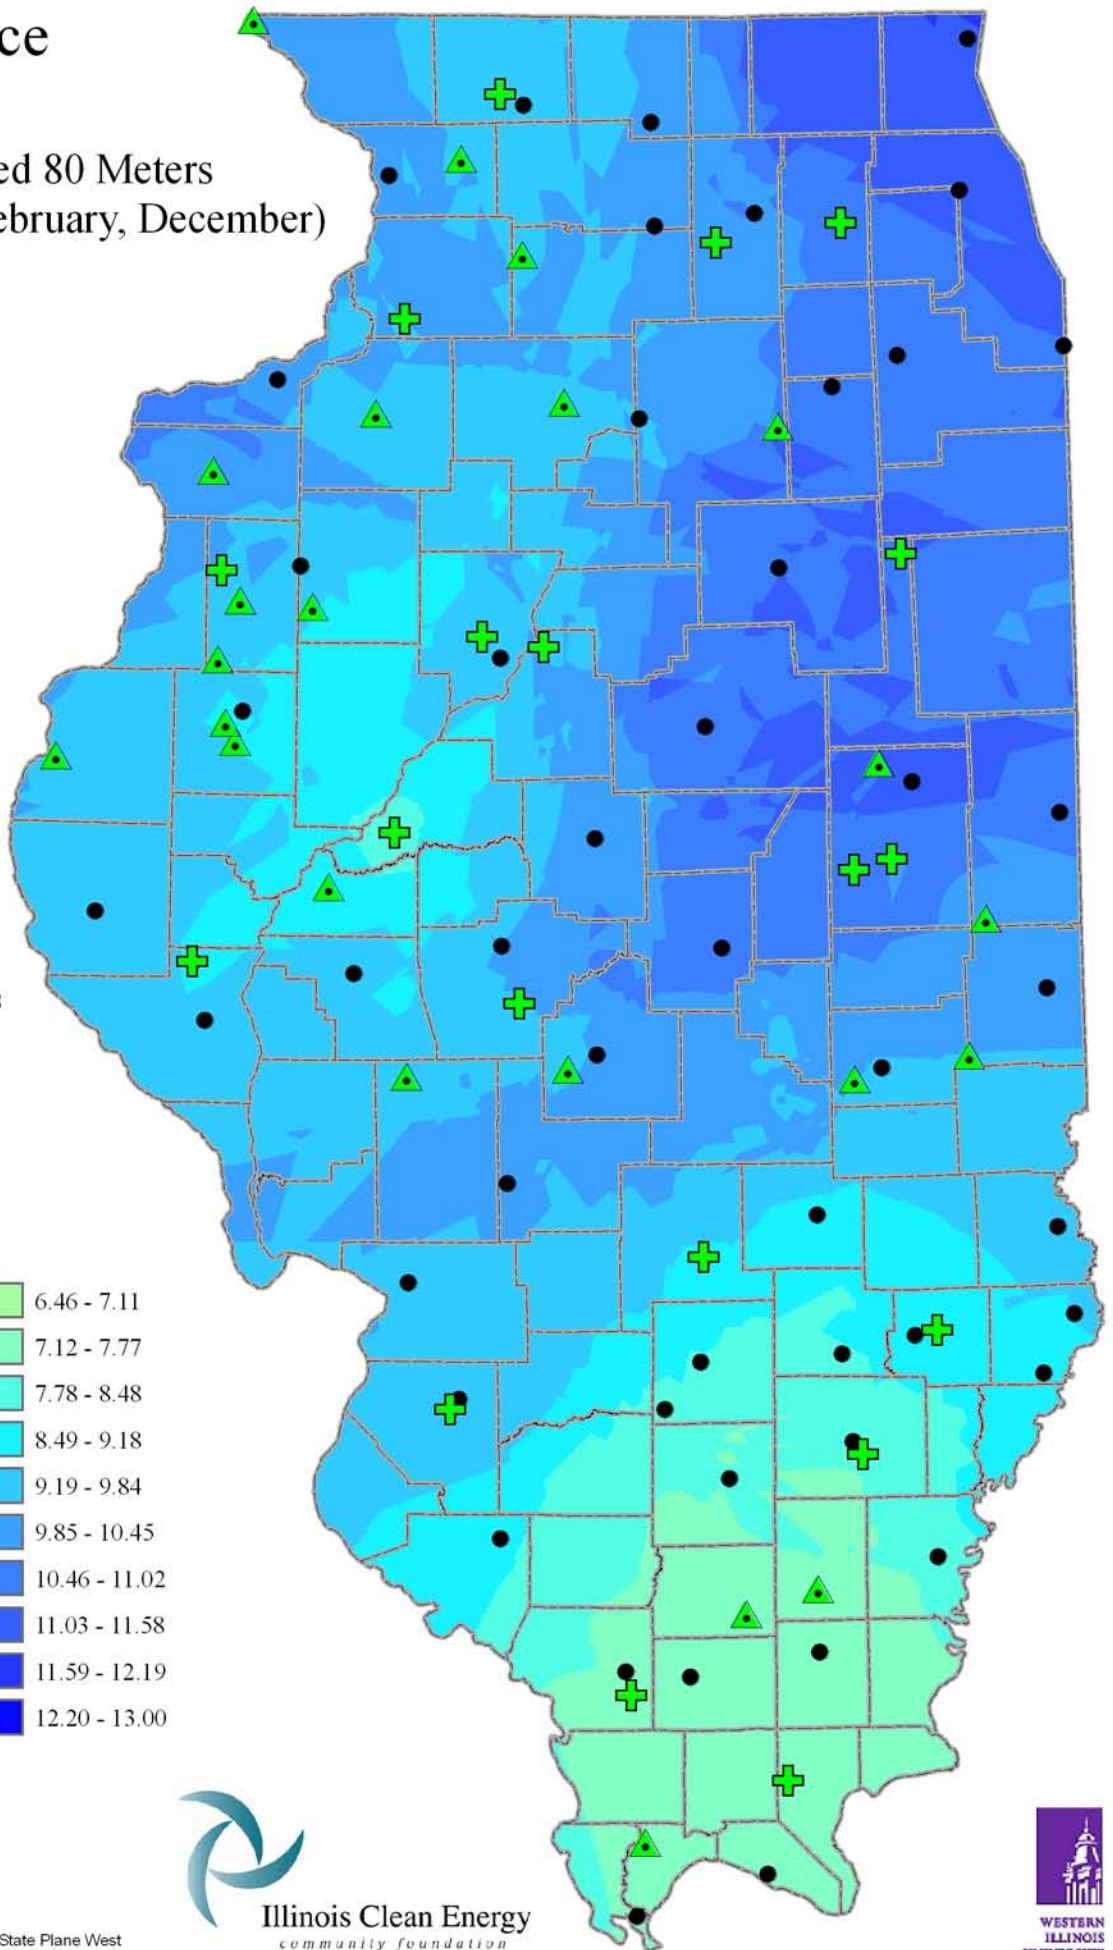

Wind Resource of Illinois

Average Wind Speed 80 Meters
Winter (January, February, December)
2007

-  ISWS Sites
-  Illinois Wind Sites
-  NWS Sites
-  Counties

Speed in M/S

Created: August 2008
Created By: Brock W. Terry
Datum/Projection: NAD 83 Illinois State Plane West

Illinois Clean Energy
community foundation