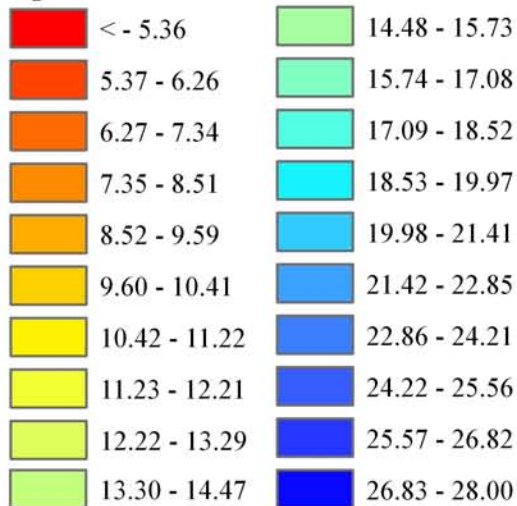

Wind Resource of Illinois

Average Wind Speed 10 Meters
Winter (January, February, December)
2005

- ISWS Sites
- Illinois Wind Sites
- NWS Sites
- Counties

Speed in MPH

Created: August 2008
Created By: Brock W. Terry
Datum/Projection: NAD 83 Illinois State Plane West

Illinois Clean Energy
community foundation

WESTERN
ILLINOIS
UNIVERSITY