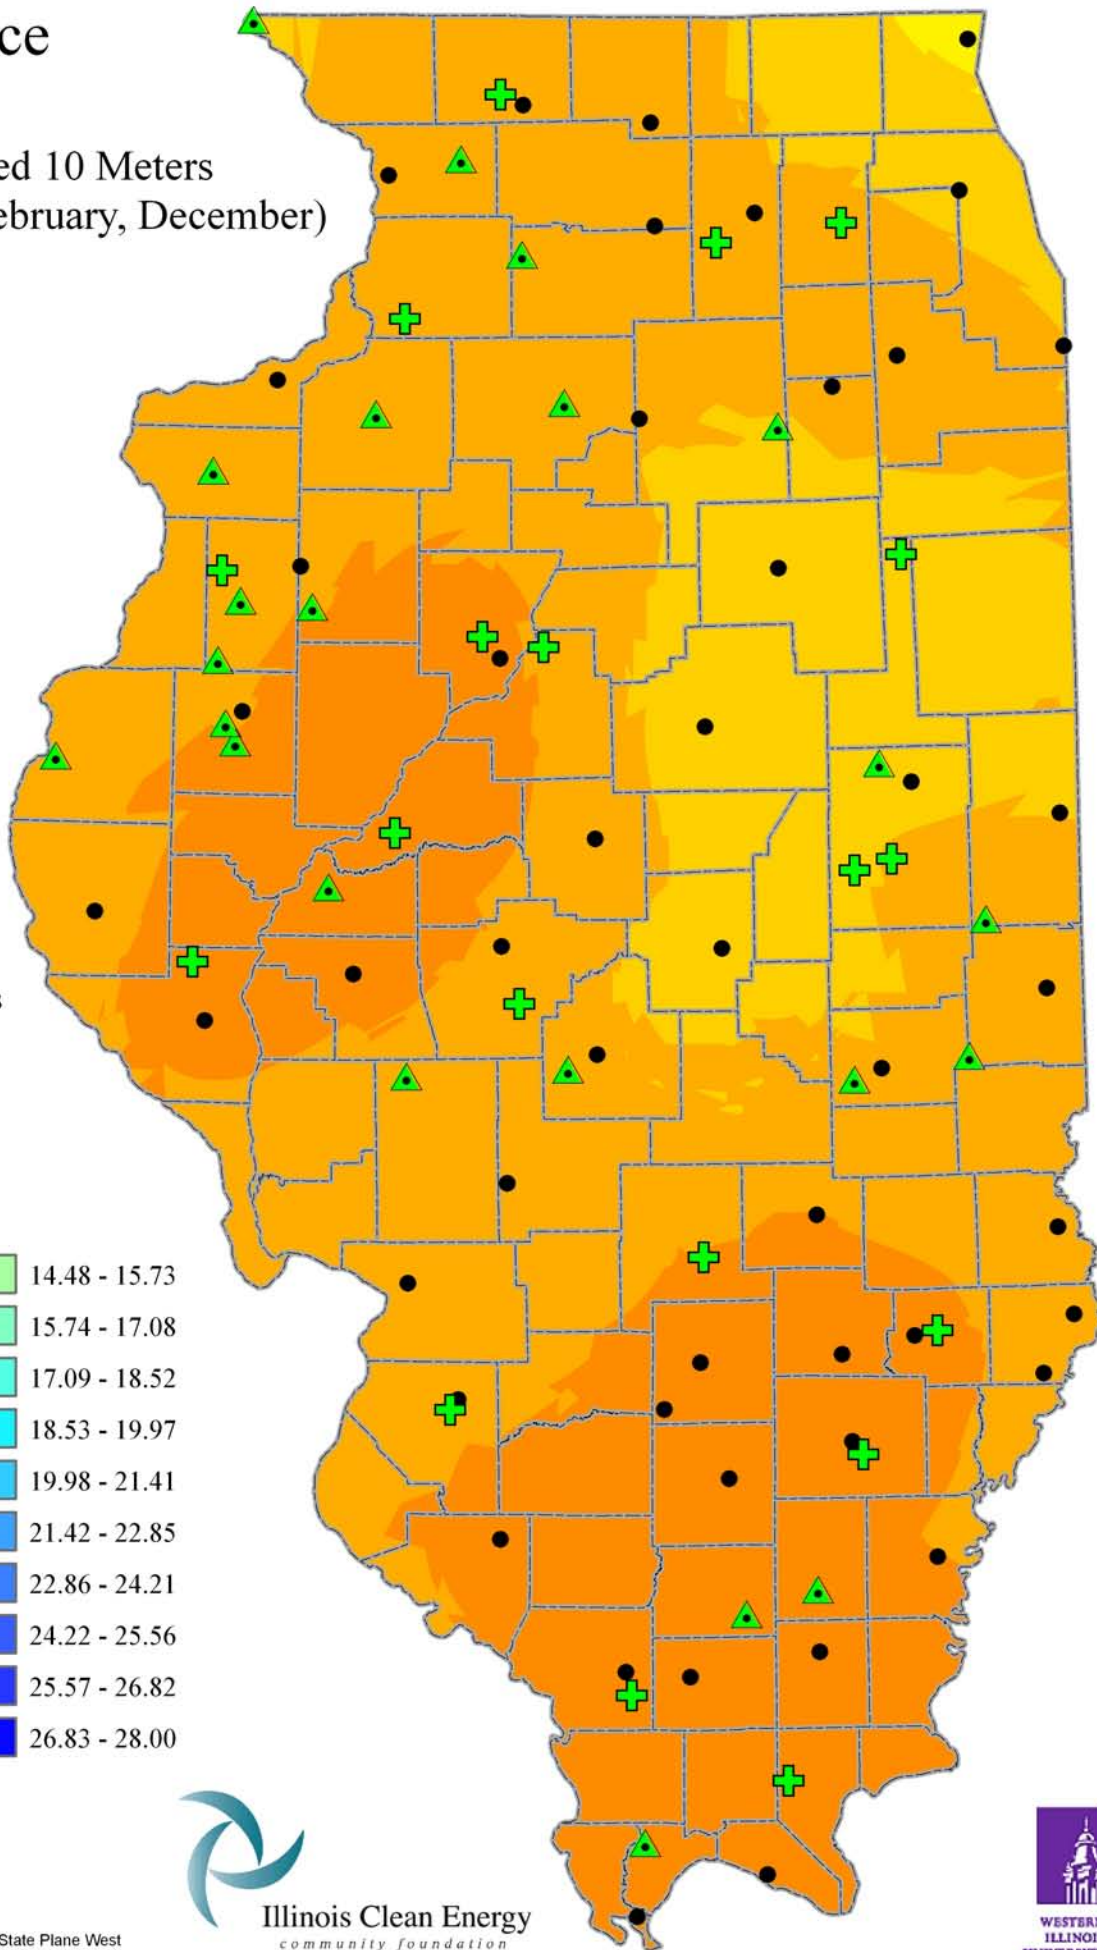

# Wind Resource of Illinois

Average Wind Speed 10 Meters  
Winter (January, February, December)  
2005

-  ISWS Sites
-  Illinois Wind Sites
-  NWS Sites
-  Counties

## Speed in MPH

Created: August 2008  
Created By: Brock W. Terry  
Datum/Projection: NAD 83 Illinois State Plane West

Illinois Clean Energy  
community foundation

WESTERN  
ILLINOIS  
UNIVERSITY