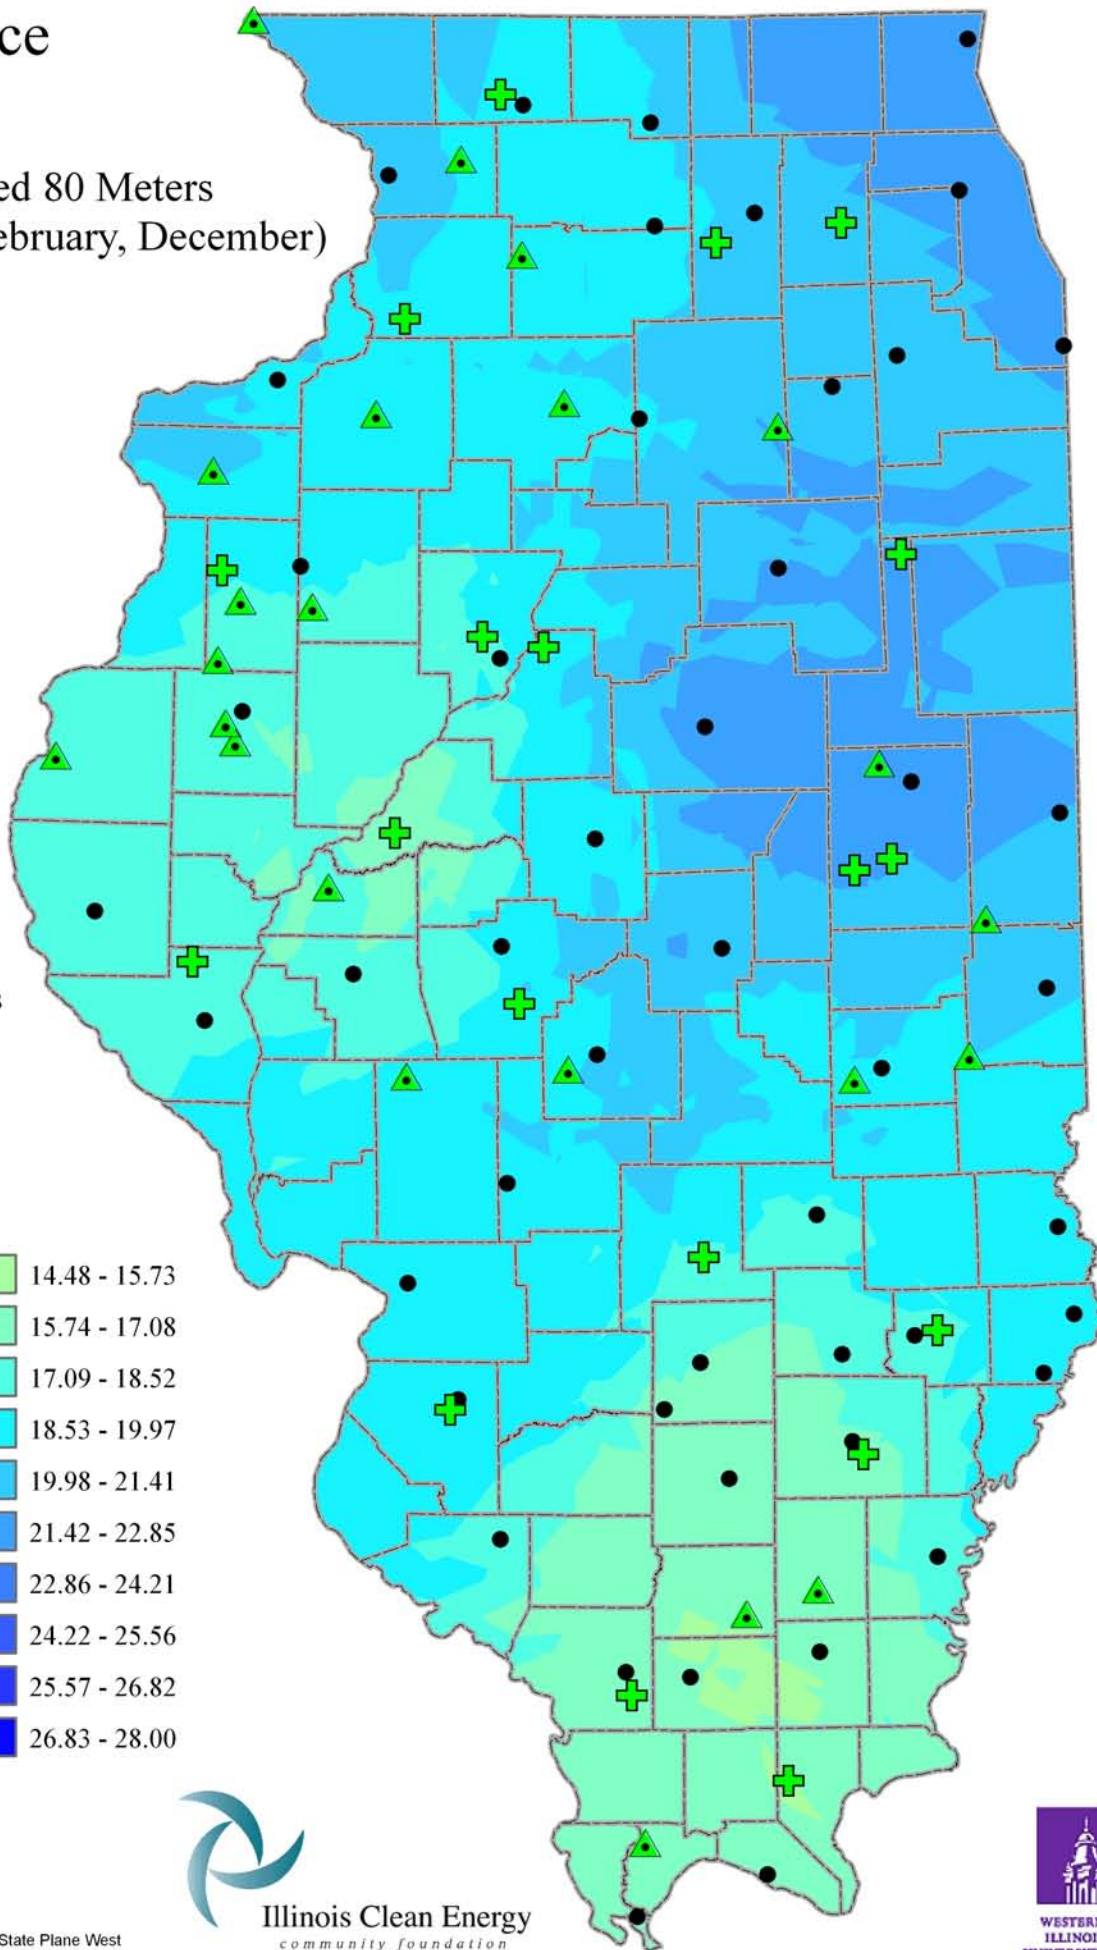

Wind Resource of Illinois

Average Wind Speed 80 Meters
Winter (January, February, December)
2005

-  ISWS Sites
-  Illinois Wind Sites
-  NWS Sites
-  Counties

Speed in MPH

Created: August 2008
Created By: Brock W. Terry
Datum/Projection: NAD 83 Illinois State Plane West