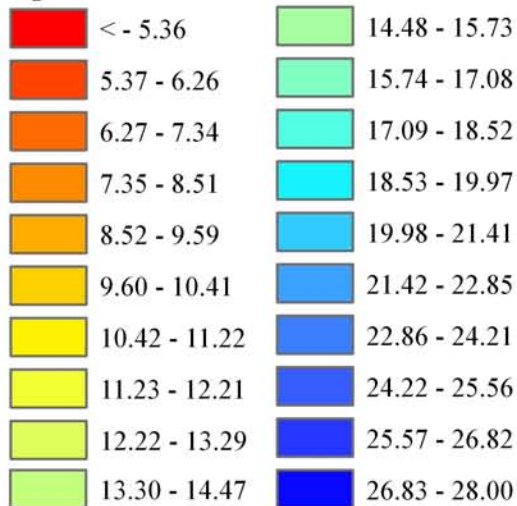

Wind Resource of Illinois

Average Wind Speed 80 Meters
Winter (January, February, December)
2005

-  ISWS Sites
-  Illinois Wind Sites
-  NWS Sites
-  Counties

Speed in MPH

Created: August 2008
Created By: Brock W. Terry
Datum/Projection: NAD 83 Illinois State Plane West