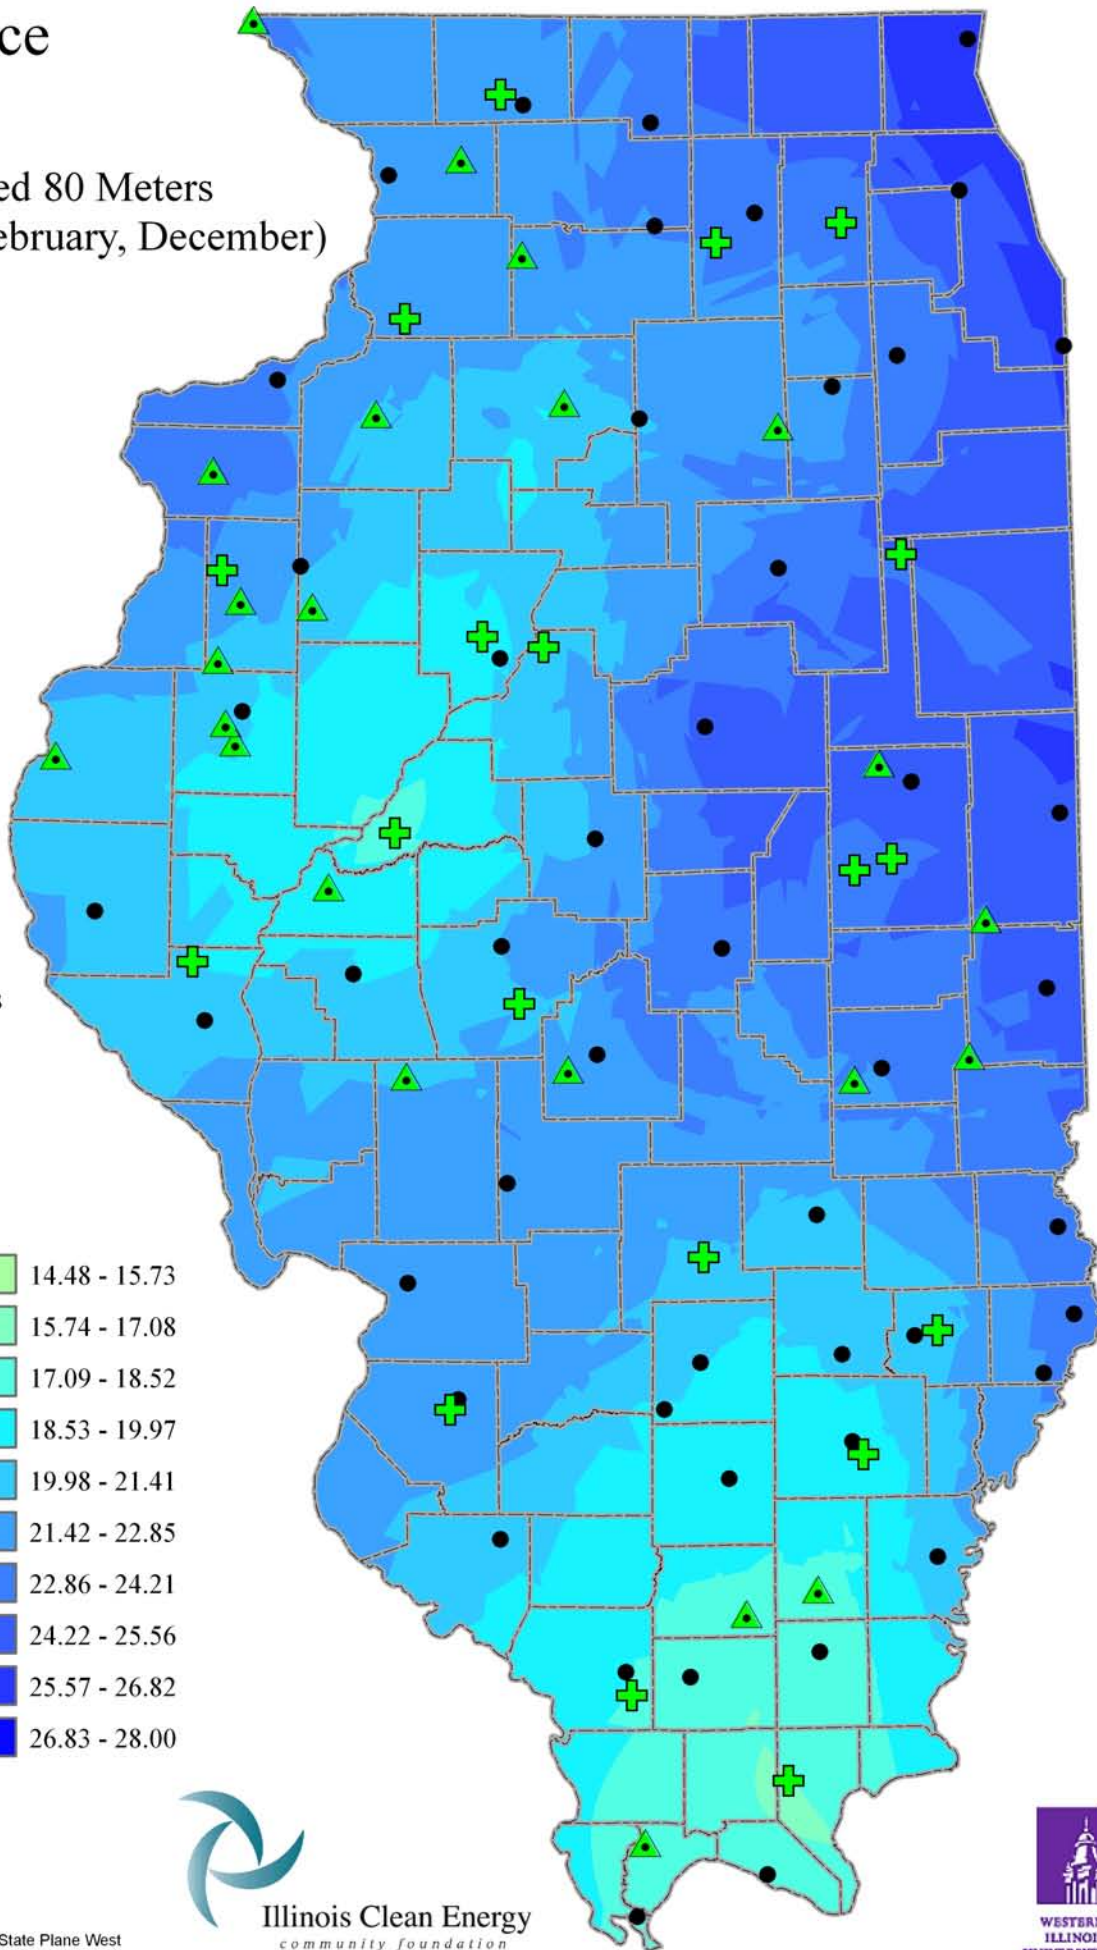

Wind Resource of Illinois

Average Wind Speed 80 Meters
Winter (January, February, December)
2006

-  ISWS Sites
-  Illinois Wind Sites
-  NWS Sites
-  Counties

Speed in MPH

Created: August 2008
Created By: Brock W. Terry
Datum/Projection: NAD 83 Illinois State Plane West