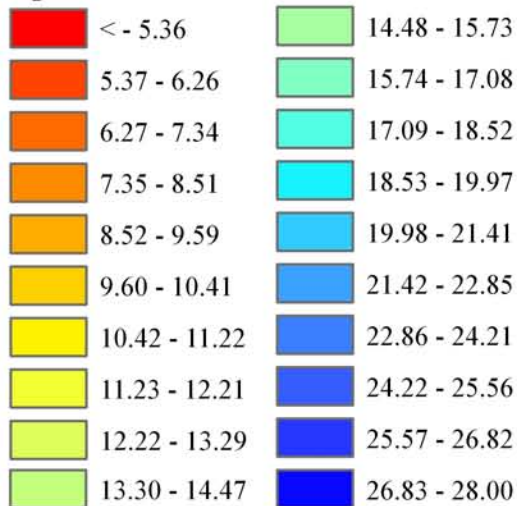

Wind Resource of Illinois

Average Wind Speed 80 Meters
Winter (January, February, December)
2006

-  ISWS Sites
-  Illinois Wind Sites
-  NWS Sites
-  Counties

Speed in MPH

Created: August 2008
Created By: Brock W. Terry
Datum/Projection: NAD 83 Illinois State Plane West