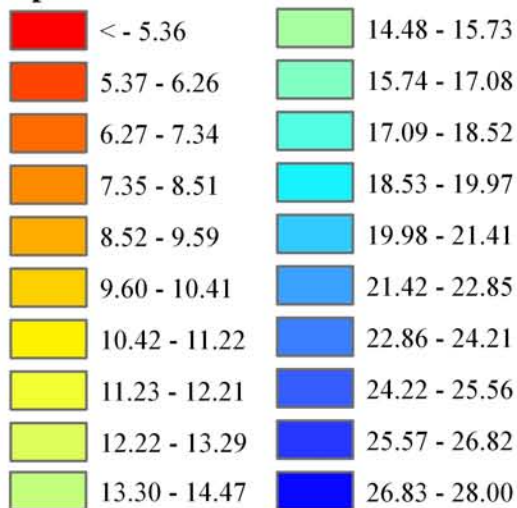

Wind Resource of Illinois

Average Wind Speed 10 Meters
Winter (January, February, December)
2007

- ISWS Sites
- Illinois Wind Sites
- NWS Sites
- Counties

Speed in MPH