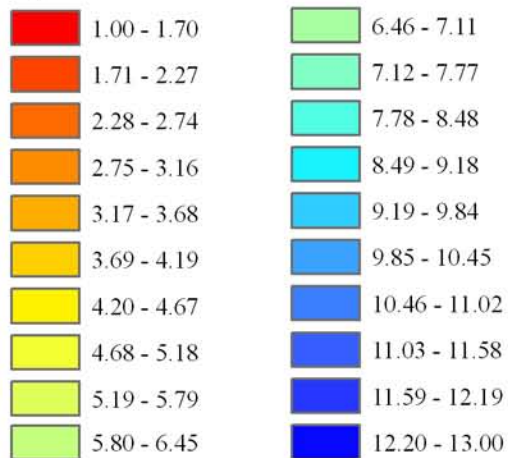

Wind Resource of Illinois

Average Wind Speed 80 Meters
Year 2005

- ISWS Sites
- Illinois Wind Sites
- NWS Sites
- Counties

Speed in M/S

Created: August 2008
Created By: Brock W. Terry
Datum/Projection: NAD 83 Illinois State Plane West

Illinois Clean Energy
community foundation