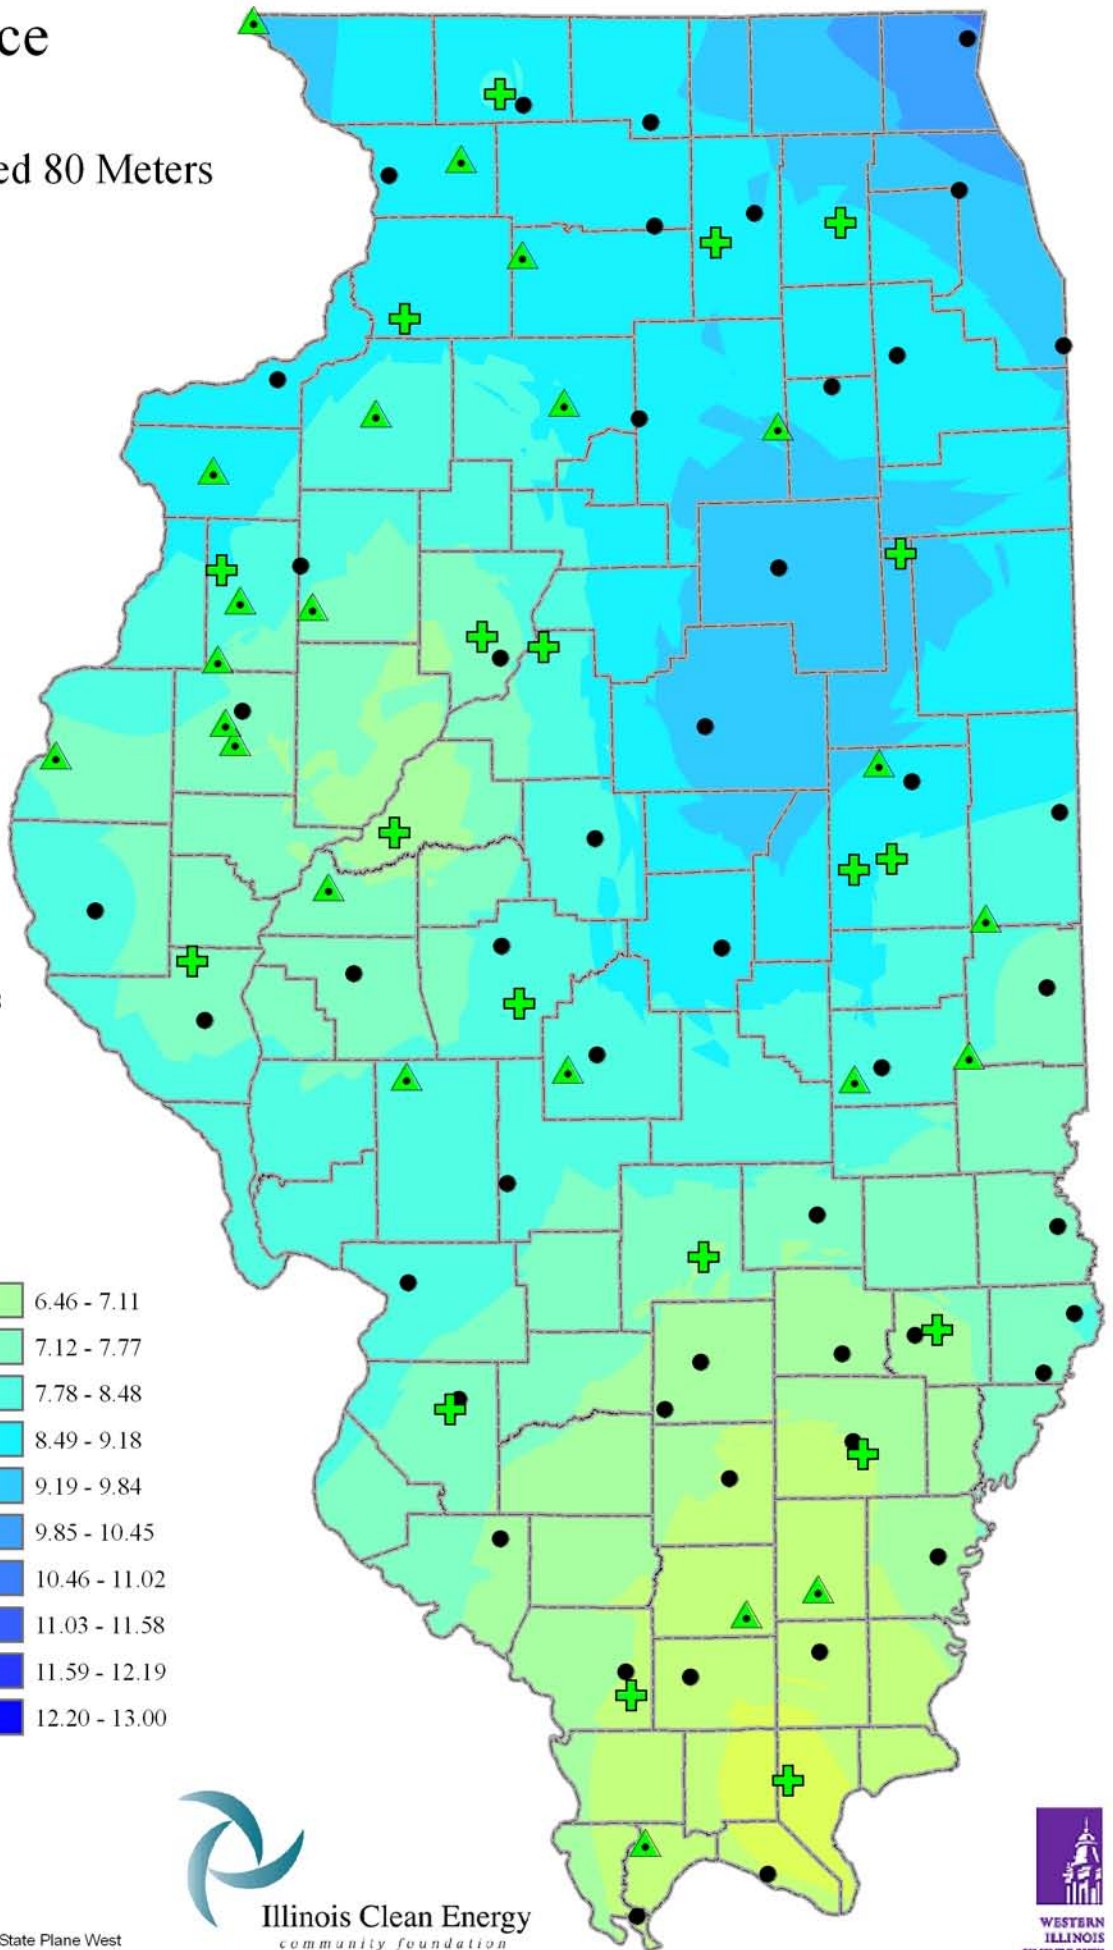

# Wind Resource of Illinois

Average Wind Speed 80 Meters  
Year 2005

-  ISWS Sites
-  Illinois Wind Sites
-  NWS Sites
-  Counties

## Speed in M/S

Created: August 2008  
Created By: Brock W. Terry  
Datum/Projection: NAD 83 Illinois State Plane West

Illinois Clean Energy  
community foundation