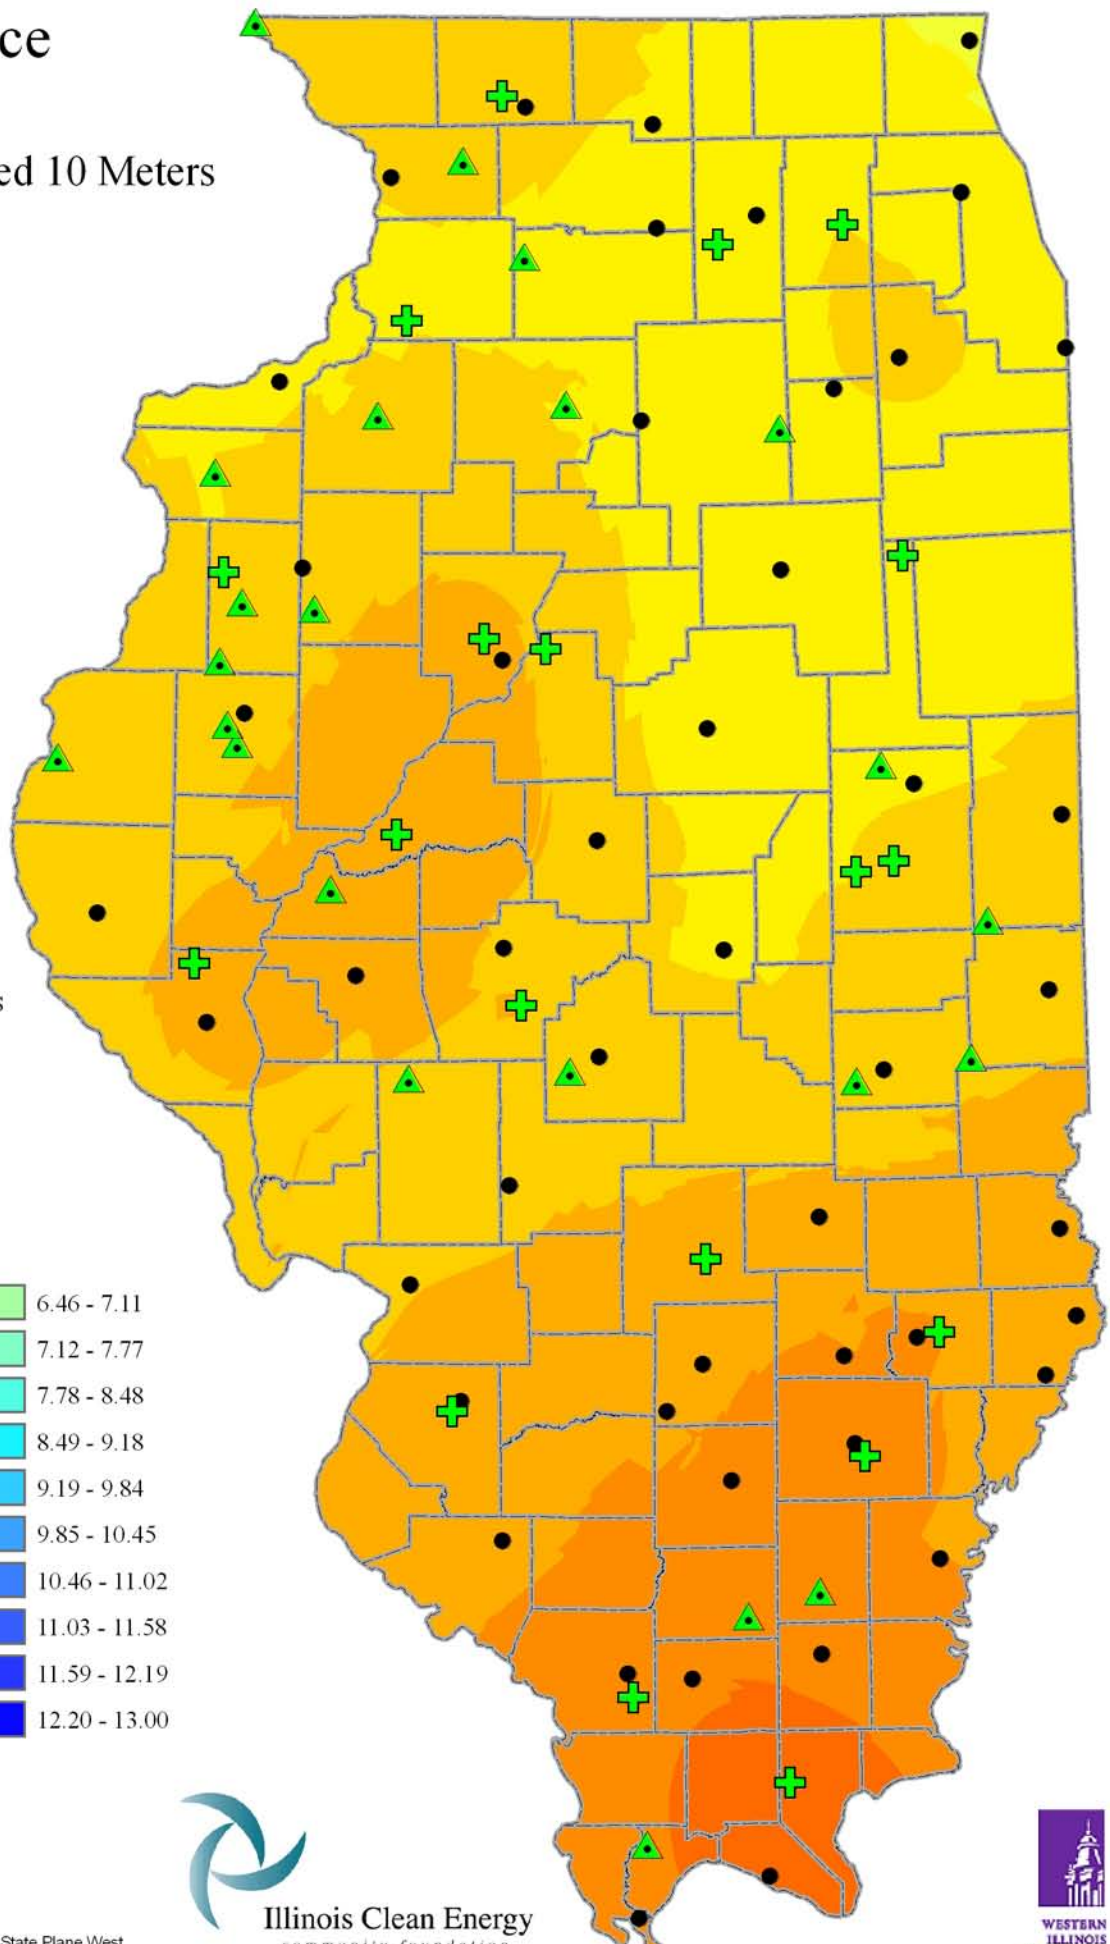

Wind Resource of Illinois

Average Wind Speed 10 Meters
Year 2007

-  ISWS Sites
-  Illinois Wind Sites
-  NWS Sites
-  Counties

Speed in M/S

Created: August 2008
Created By: Brock W. Terry
Datum/Projection: NAD 83 Illinois State Plane West