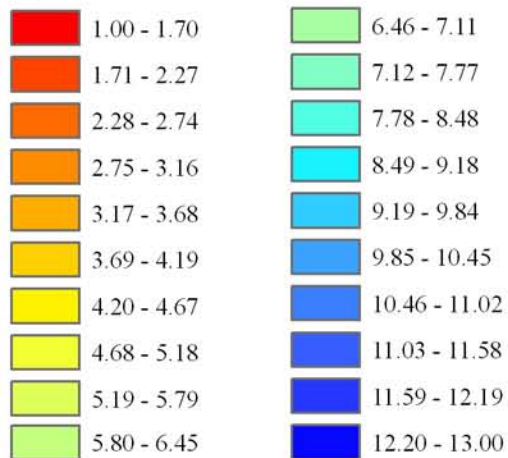

Wind Resource of Illinois

Average Wind Speed 10 Meters
Year 2007

-  ISWS Sites
-  Illinois Wind Sites
-  NWS Sites
-  Counties

Speed in M/S

Created: August 2008
Created By: Brock W. Terry
Datum/Projection: NAD 83 Illinois State Plane West