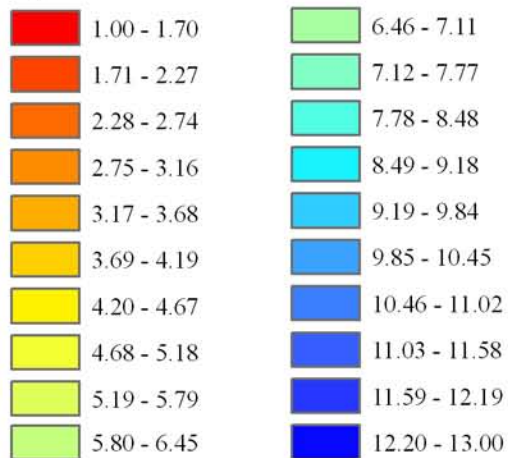

Wind Resource of Illinois

Average Wind Speed 50 Meters
Year 2007

- ISWS Sites
- Illinois Wind Sites
- NWS Sites
- Counties

Speed in M/S

Created: August 2008
Created By: Brock W. Terry
Datum/Projection: NAD 83 Illinois State Plane West

Illinois Clean Energy
community foundation