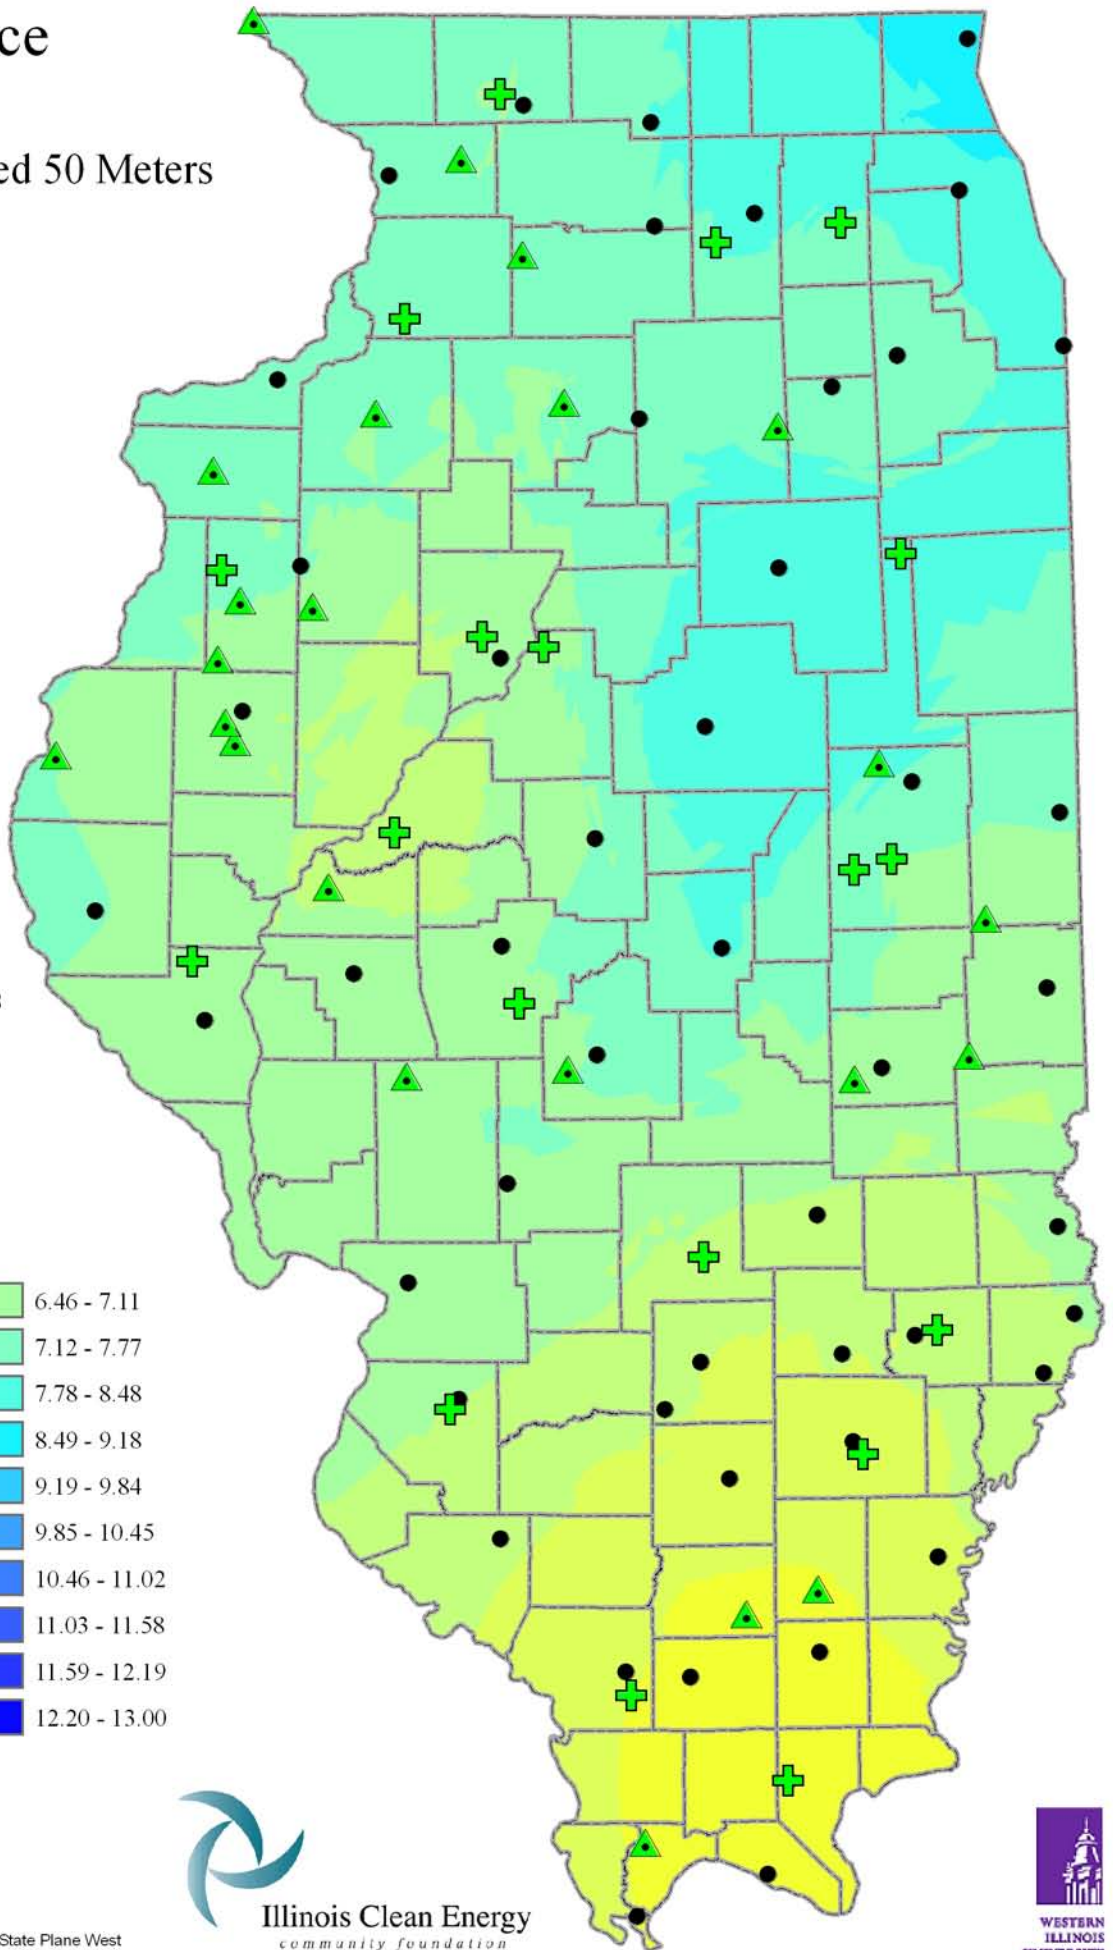

# Wind Resource of Illinois

Average Wind Speed 50 Meters  
Year 2007

-  ISWS Sites
-  Illinois Wind Sites
-  NWS Sites
-  Counties

## Speed in M/S

Created: August 2008  
Created By: Brock W. Terry  
Datum/Projection: NAD 83 Illinois State Plane West

Illinois Clean Energy  
community foundation