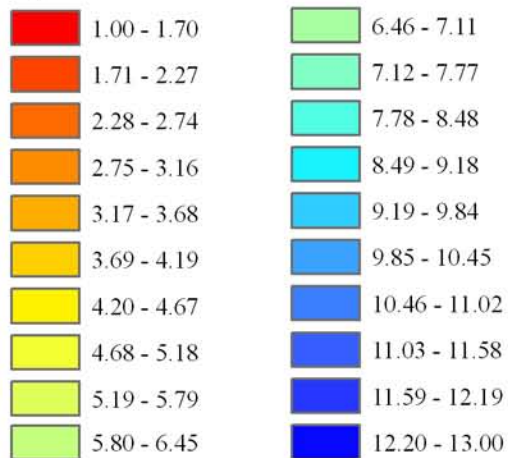

Wind Resource of Illinois

Average Wind Speed 80 Meters
Year 2007

-  ISWS Sites
-  Illinois Wind Sites
-  NWS Sites
-  Counties

Speed in M/S

Created: August 2008
Created By: Brock W. Terry
Datum/Projection: NAD 83 Illinois State Plane West