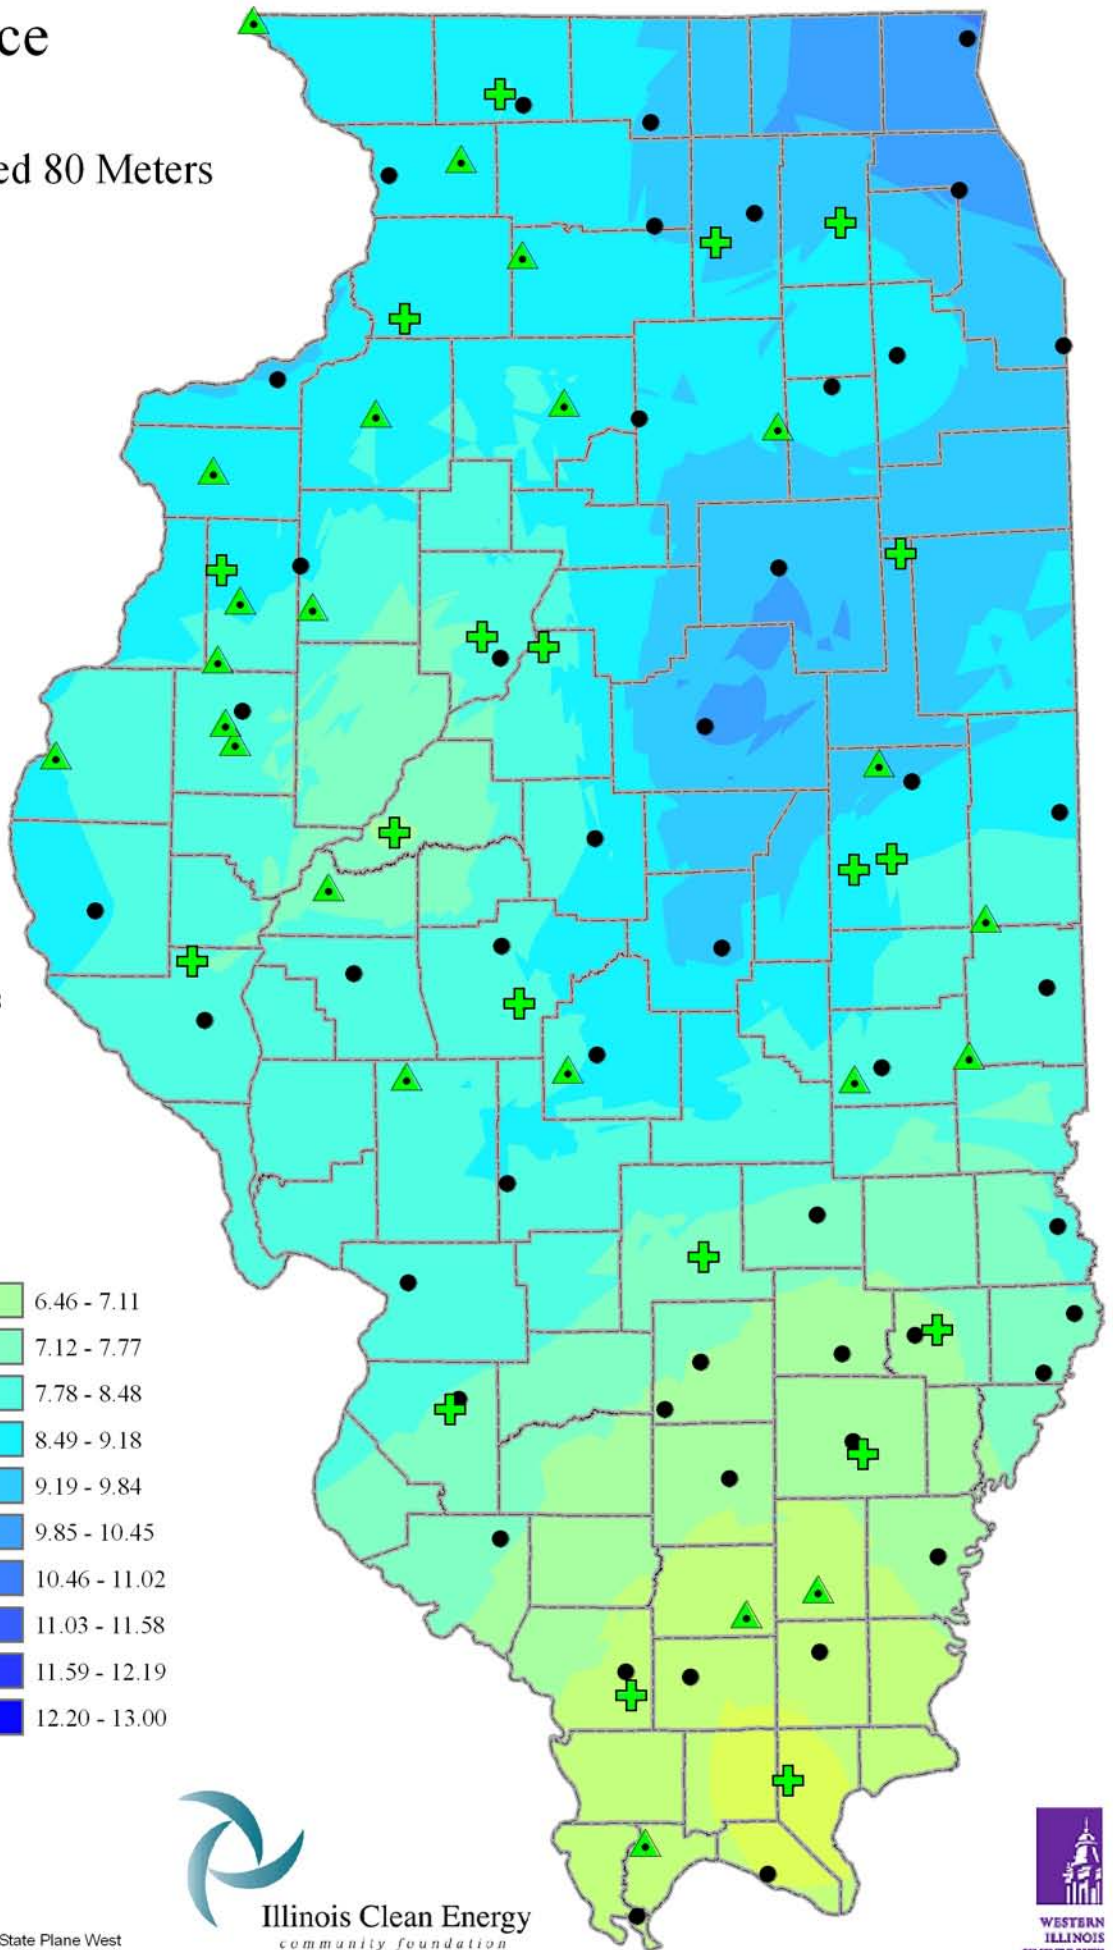

Wind Resource of Illinois

Average Wind Speed 80 Meters
Year 2007

-  ISWS Sites
-  Illinois Wind Sites
-  NWS Sites
-  Counties

Speed in M/S

Created: August 2008
Created By: Brock W. Terry
Datum/Projection: NAD 83 Illinois State Plane West