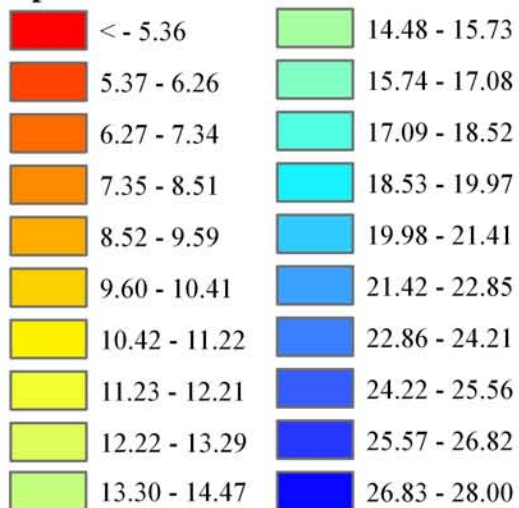

Wind Resource of Illinois

Average Wind Speed 10 Meters
Year 2005

-  ISWS Sites
-  Illinois Wind Sites
-  NWS Sites
-  Counties

Speed in MPH

Created: August 2008
Created By: Brock W. Terry
Datum/Projection: NAD 83 Illinois State Plane West