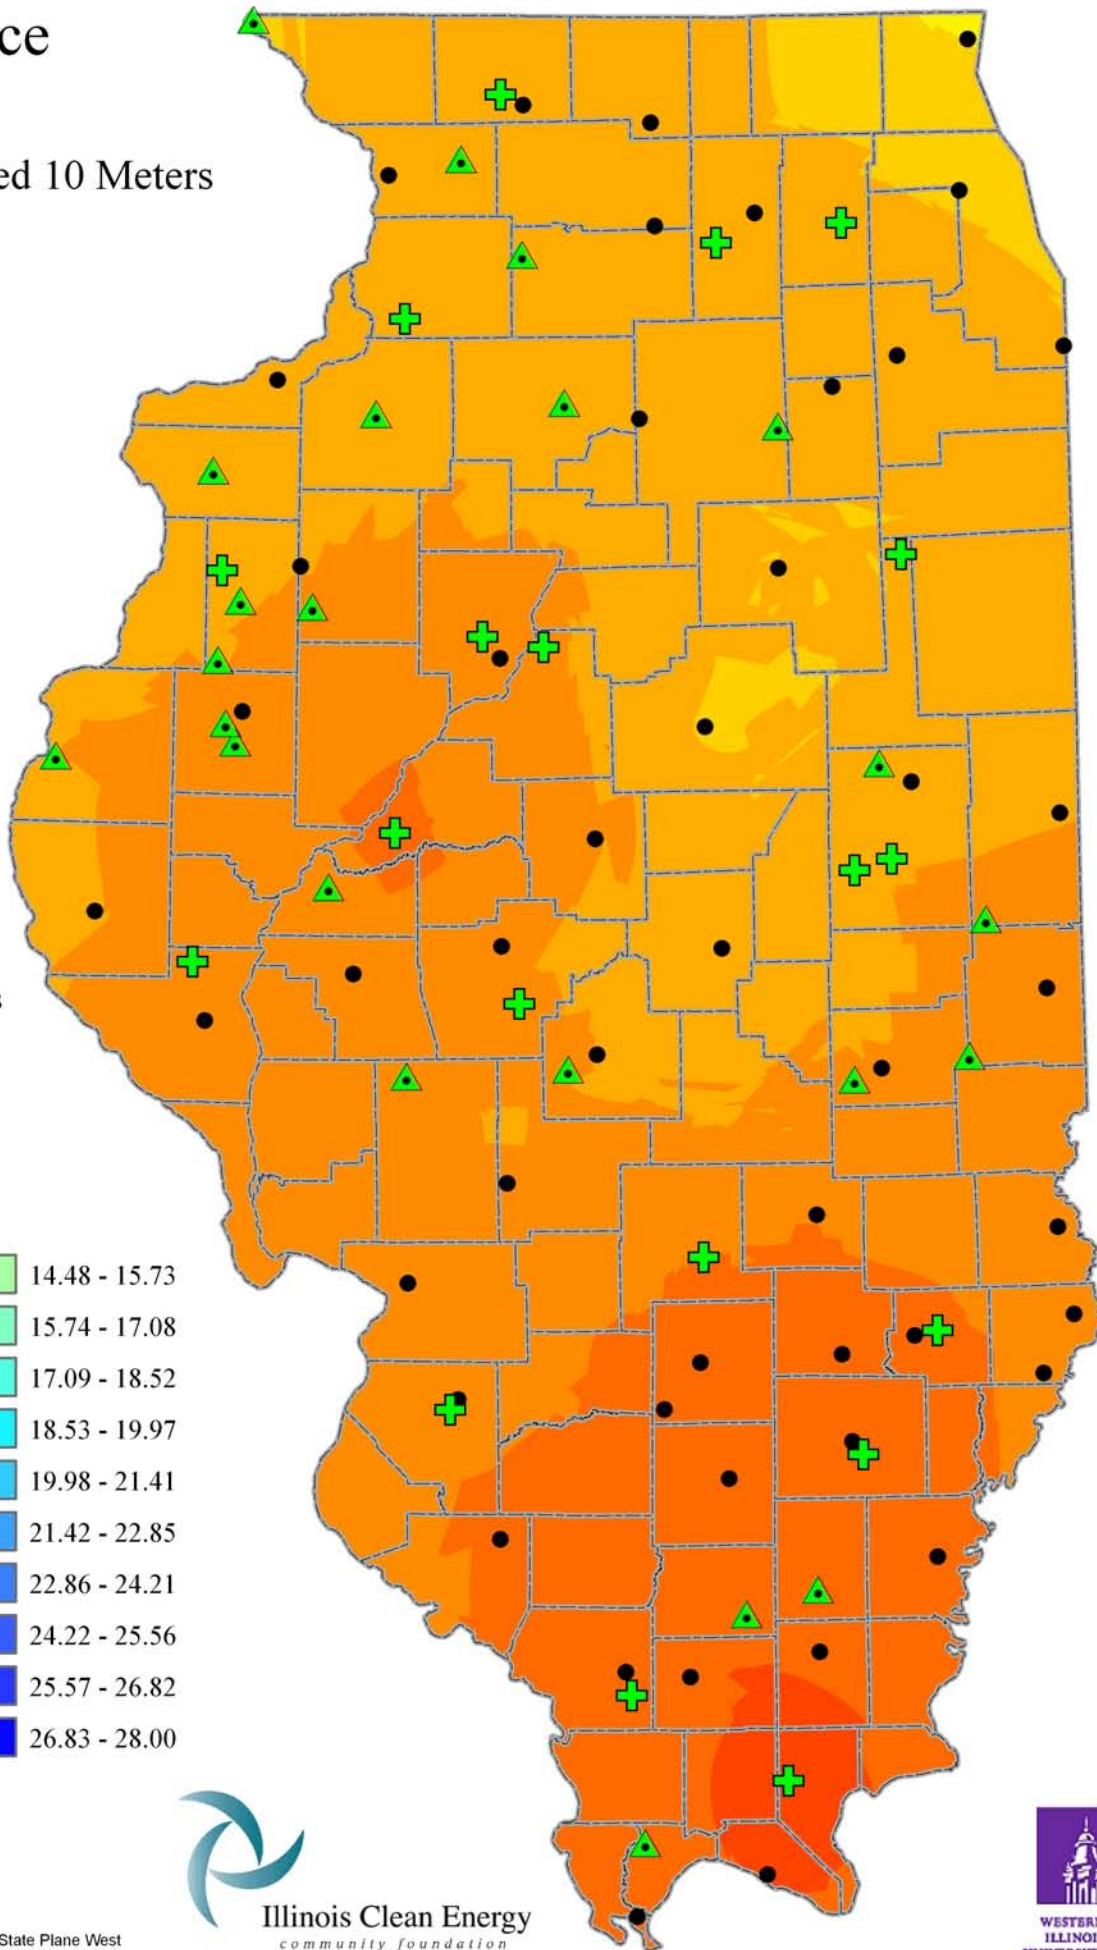

Wind Resource of Illinois

Average Wind Speed 10 Meters
Year 2005

-  ISWS Sites
-  Illinois Wind Sites
-  NWS Sites
-  Counties

Speed in MPH

Created: August 2008
Created By: Brock W. Terry
Datum/Projection: NAD 83 Illinois State Plane West