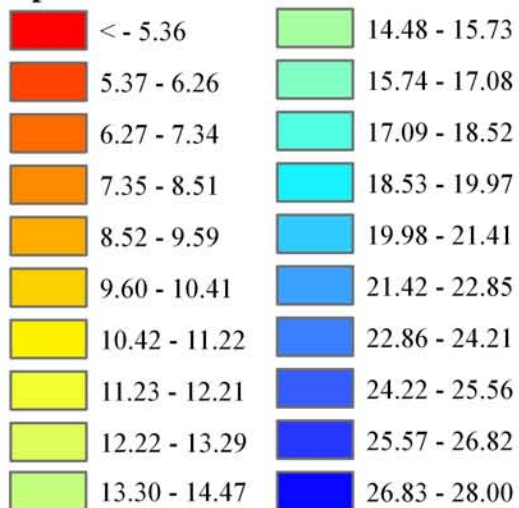

Wind Resource of Illinois

Average Wind Speed 50 Meters
Year 2005

- ISWS Sites
- Illinois Wind Sites
- NWS Sites
- Counties

Speed in MPH

Created: August 2008
Created By: Brock W. Terry
Datum/Projection: NAD 83 Illinois State Plane West

Illinois Clean Energy
community foundation

WESTERN
ILLINOIS
UNIVERSITY