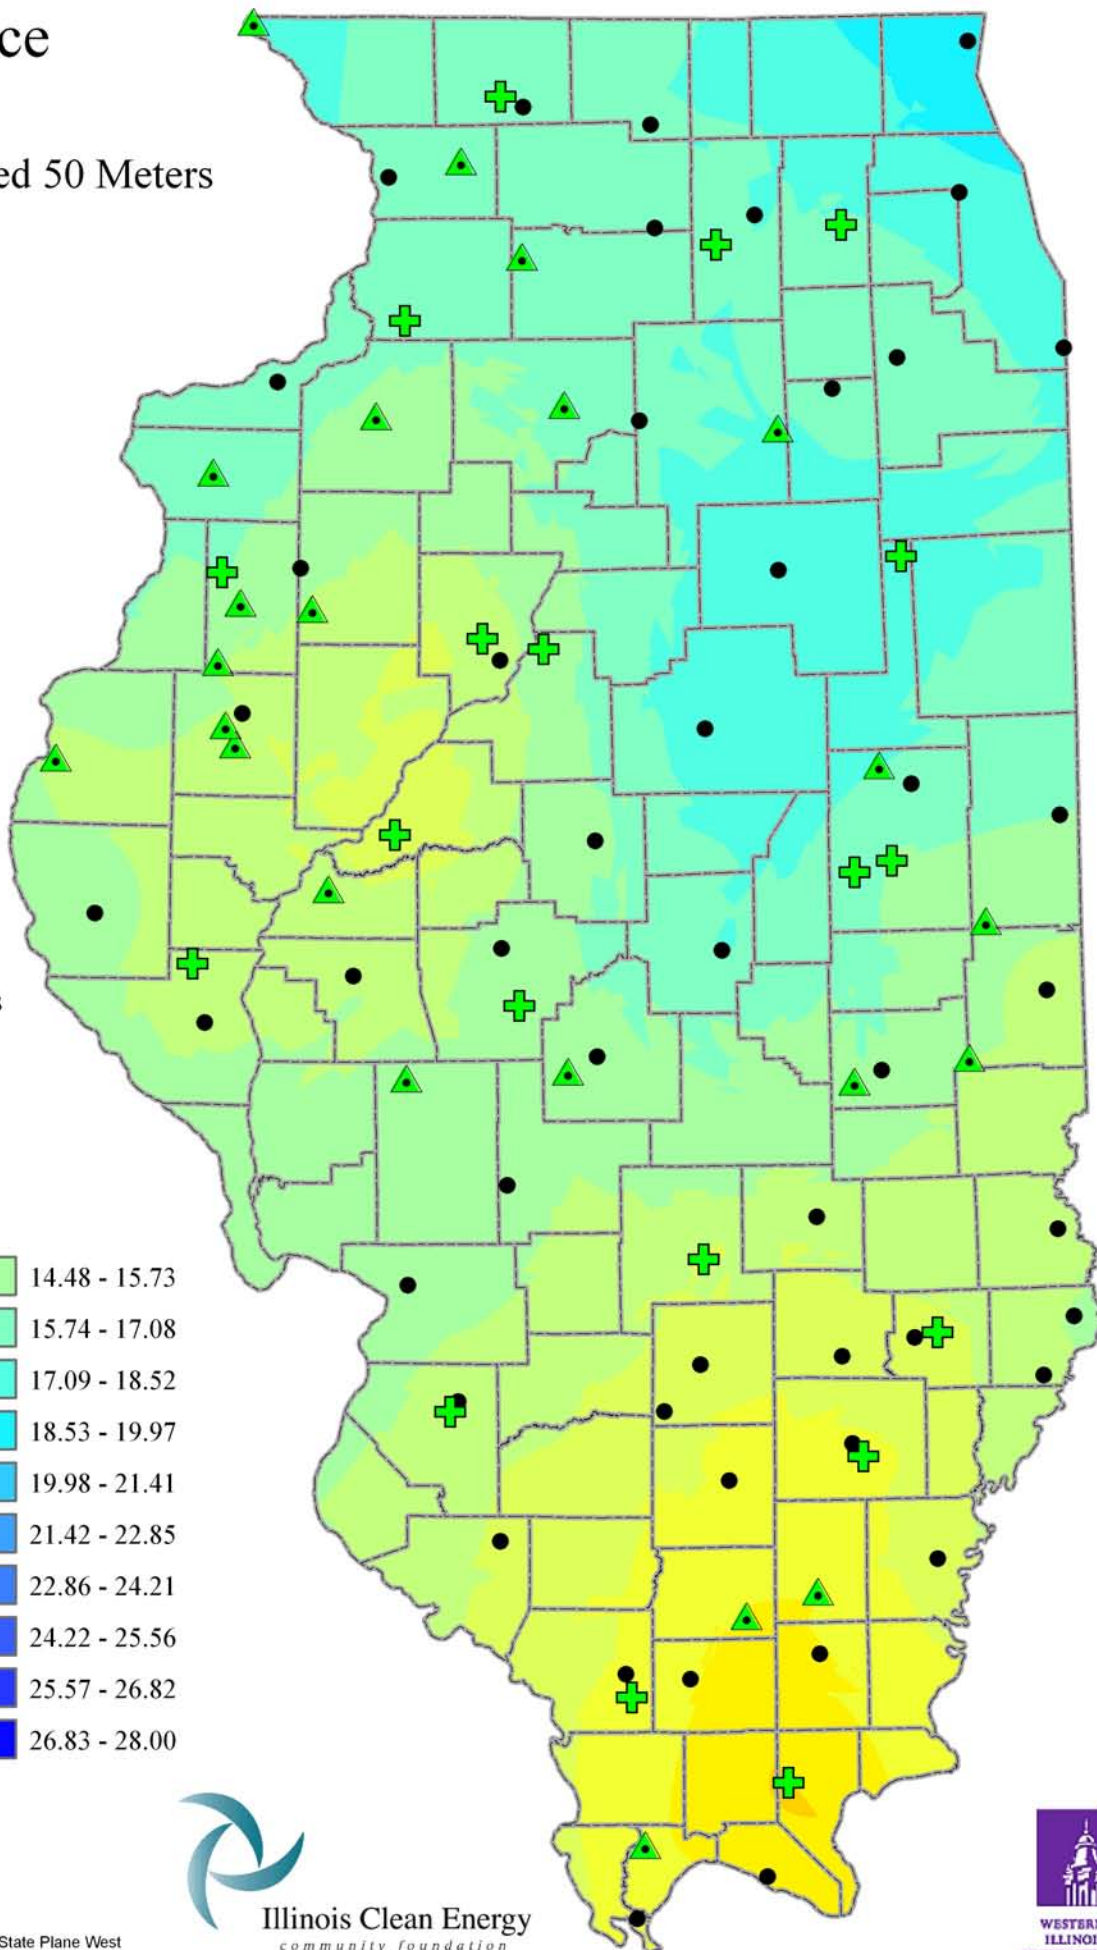

# Wind Resource of Illinois

Average Wind Speed 50 Meters  
Year 2005

-  ISWS Sites
-  Illinois Wind Sites
-  NWS Sites
-  Counties

## Speed in MPH

Created: August 2008  
Created By: Brock W. Terry  
Datum/Projection: NAD 83 Illinois State Plane West

Illinois Clean Energy  
community foundation

WESTERN  
ILLINOIS  
UNIVERSITY