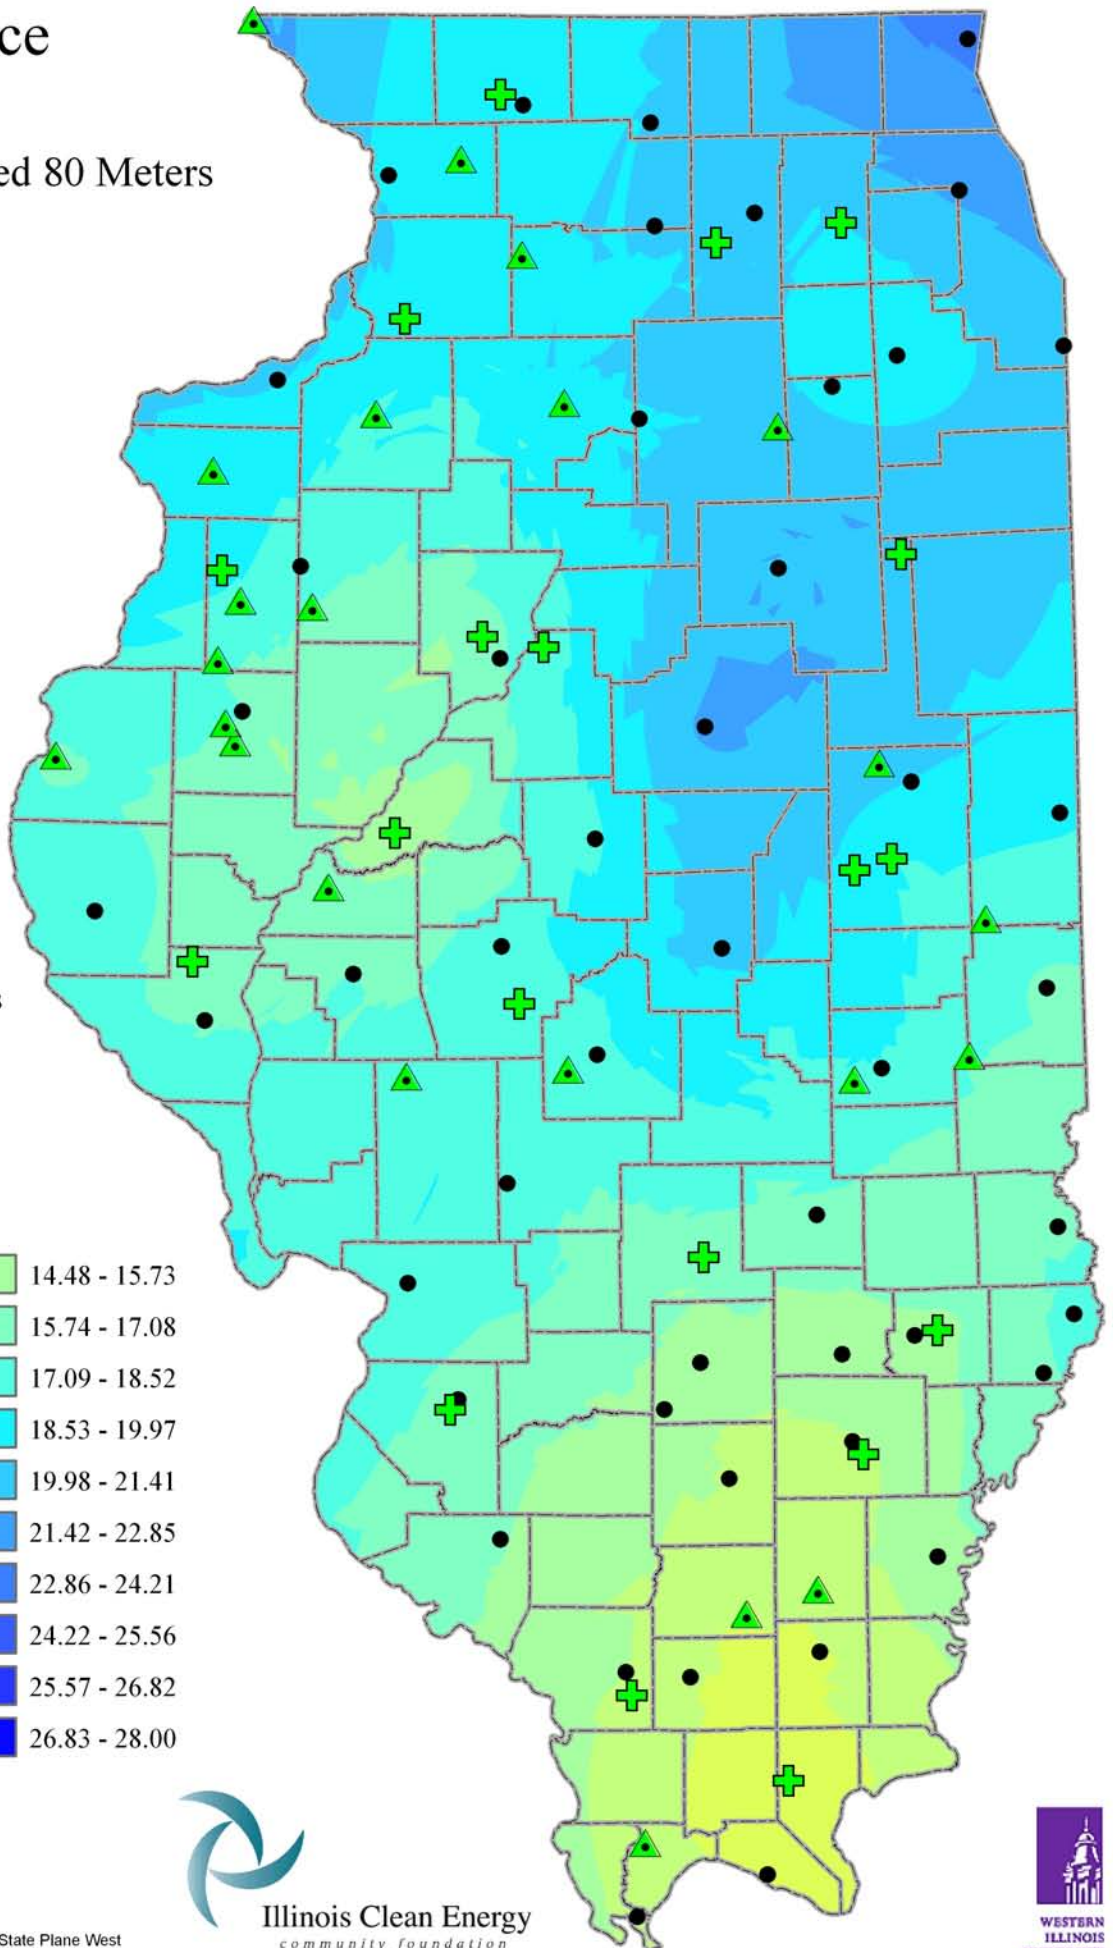

# Wind Resource of Illinois

Average Wind Speed 80 Meters  
Year 2005

-  ISWS Sites
-  Illinois Wind Sites
-  NWS Sites
-  Counties

## Speed in MPH

Created: August 2008  
Created By: Brock W. Terry  
Datum/Projection: NAD 83 Illinois State Plane West

Illinois Clean Energy  
community foundation

WESTERN  
ILLINOIS  
UNIVERSITY