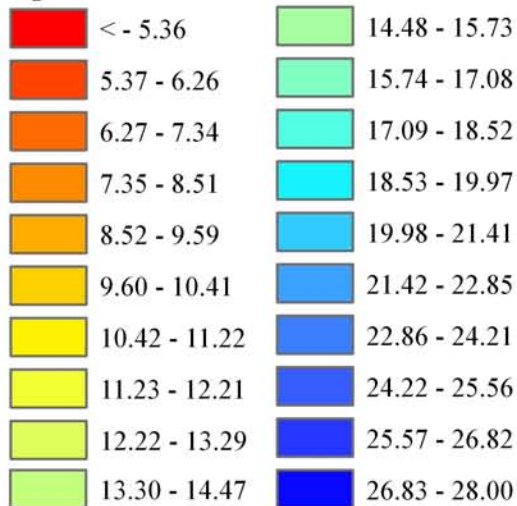

Wind Resource of Illinois

Average Wind Speed 80 Meters
Year 2005

- ISWS Sites
- Illinois Wind Sites
- NWS Sites
- Counties

Speed in MPH

Created: August 2008
Created By: Brock W. Terry
Datum/Projection: NAD 83 Illinois State Plane West

Illinois Clean Energy
community foundation

WESTERN
ILLINOIS
UNIVERSITY