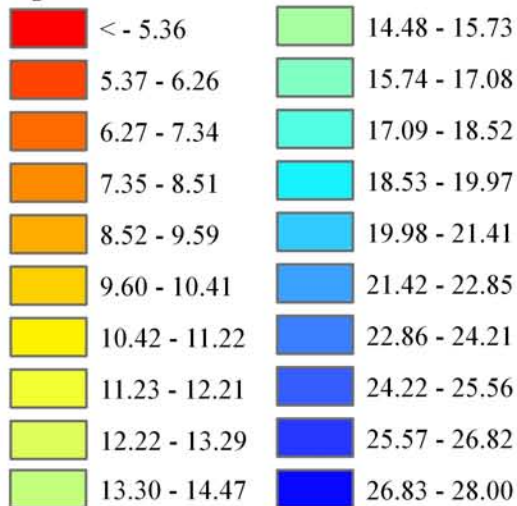

Wind Resource of Illinois

Average Wind Speed 10 Meters
Year 2006

-  ISWS Sites
-  Illinois Wind Sites
-  NWS Sites
-  Counties

Speed in MPH

Created: August 2008
Created By: Brock W. Terry
Datum/Projection: NAD 83 Illinois State Plane West