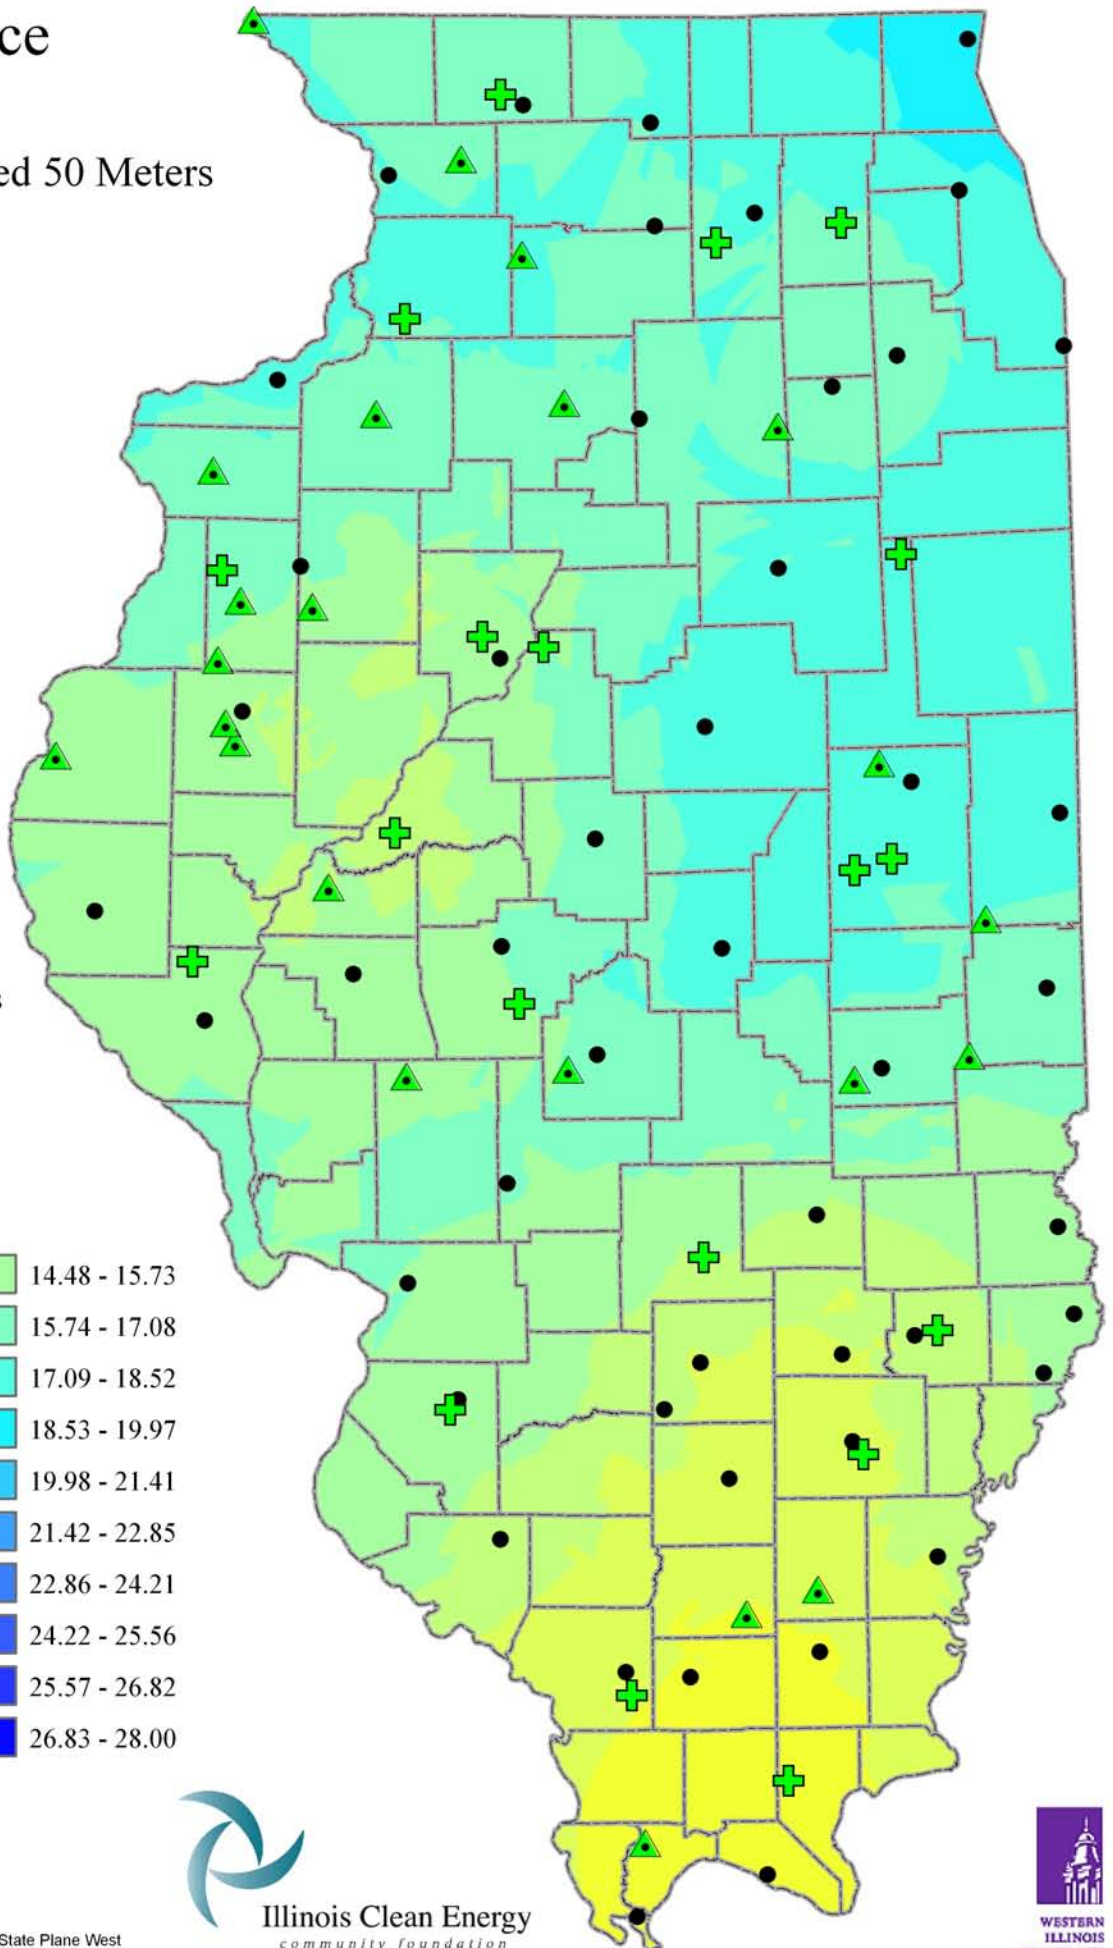

Wind Resource of Illinois

Average Wind Speed 50 Meters
Year 2006

-  ISWS Sites
-  Illinois Wind Sites
-  NWS Sites
-  Counties

Speed in MPH

Created: August 2008
Created By: Brock W. Terry
Datum/Projection: NAD 83 Illinois State Plane West