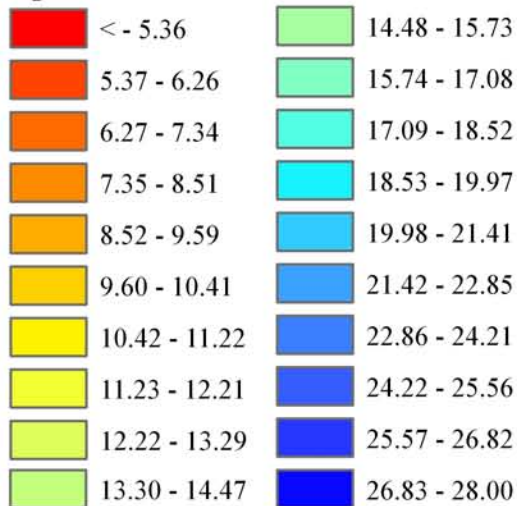

Wind Resource of Illinois

Average Wind Speed 50 Meters
Year 2006

-  ISWS Sites
-  Illinois Wind Sites
-  NWS Sites
-  Counties

Speed in MPH

Created: August 2008
Created By: Brock W. Terry
Datum/Projection: NAD 83 Illinois State Plane West