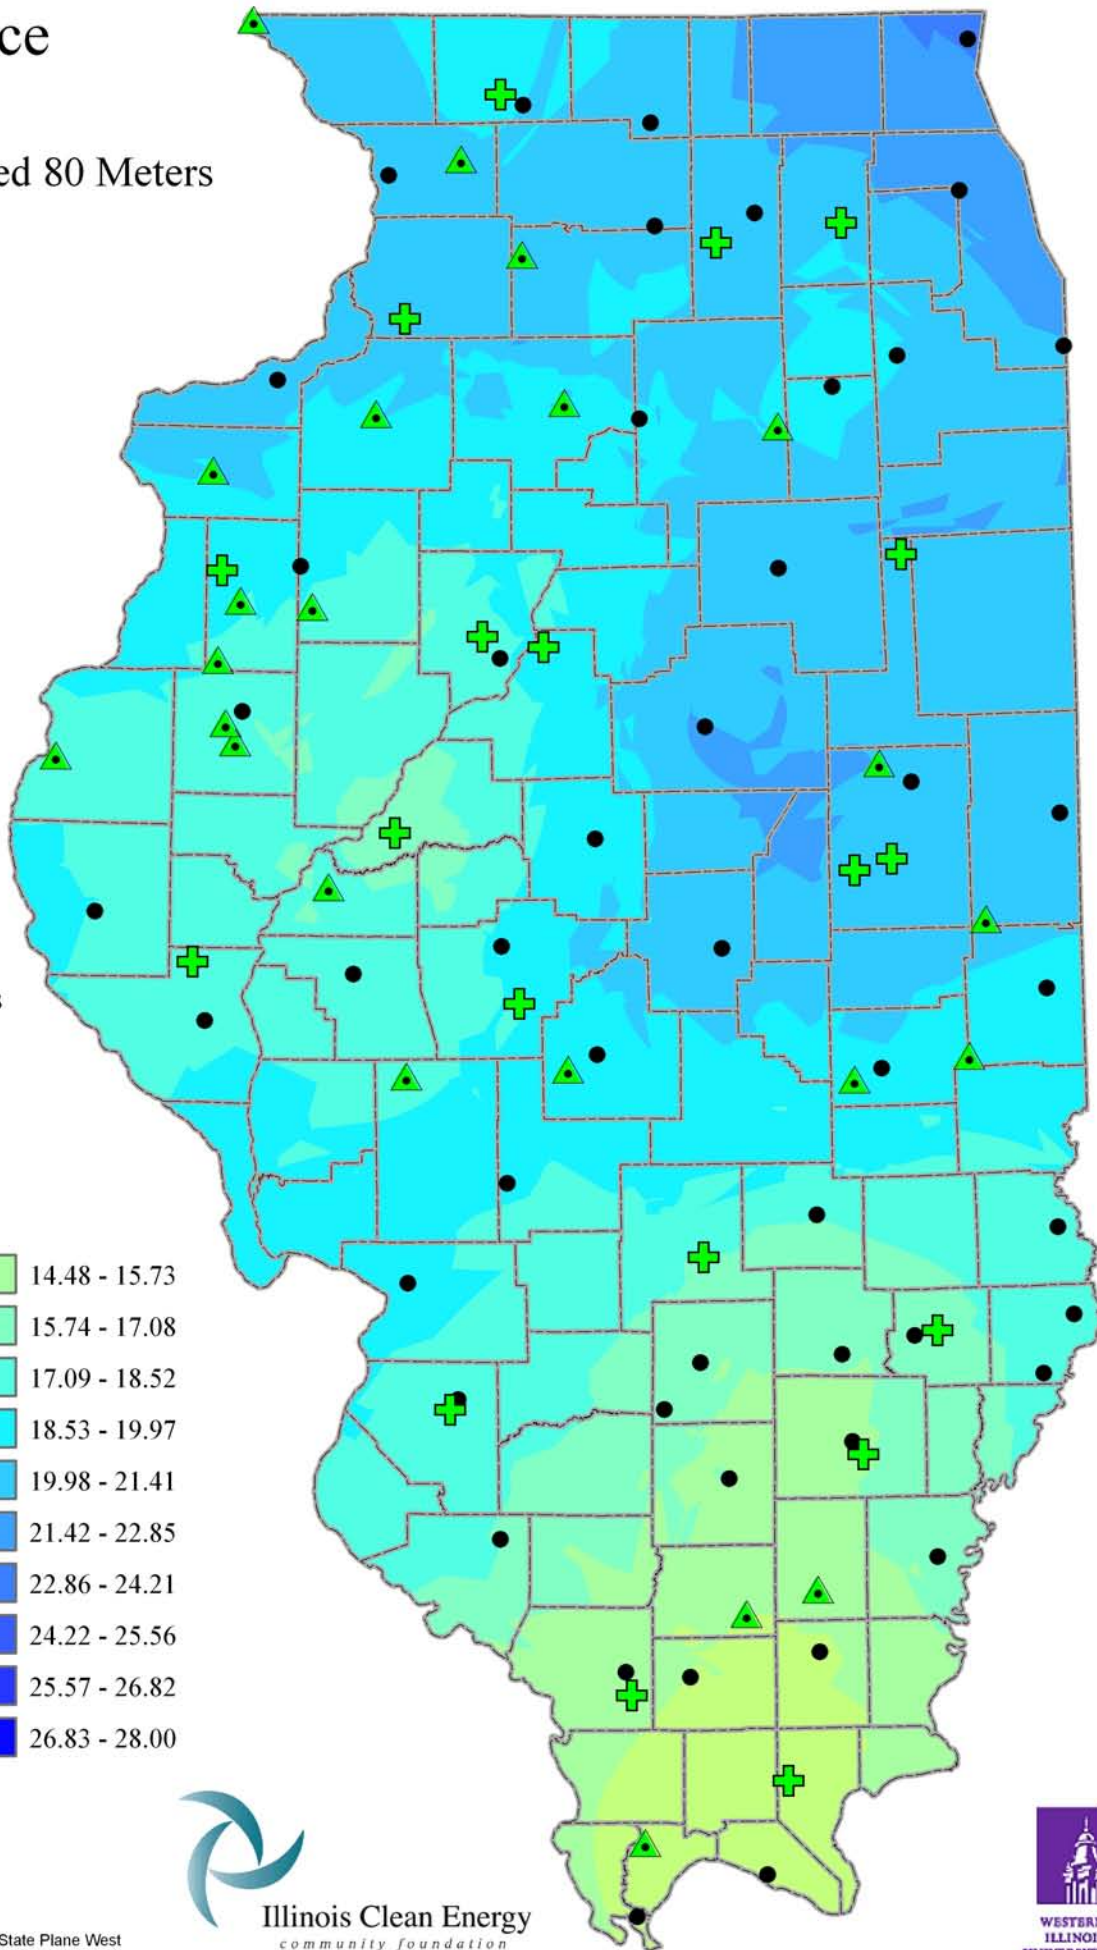

Wind Resource of Illinois

Average Wind Speed 80 Meters
Year 2006

-  ISWS Sites
-  Illinois Wind Sites
-  NWS Sites
-  Counties

Speed in MPH

Created: August 2008
Created By: Brock W. Terry
Datum/Projection: NAD 83 Illinois State Plane West