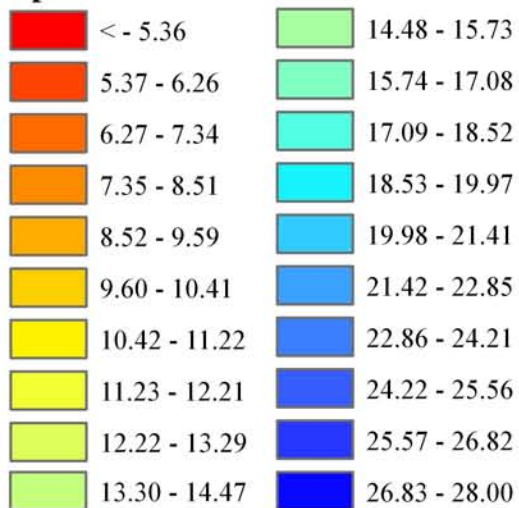

Wind Resource of Illinois

Average Wind Speed 80 Meters
Year 2006

-  ISWS Sites
-  Illinois Wind Sites
-  NWS Sites
-  Counties

Speed in MPH

Created: August 2008
Created By: Brock W. Terry
Datum/Projection: NAD 83 Illinois State Plane West