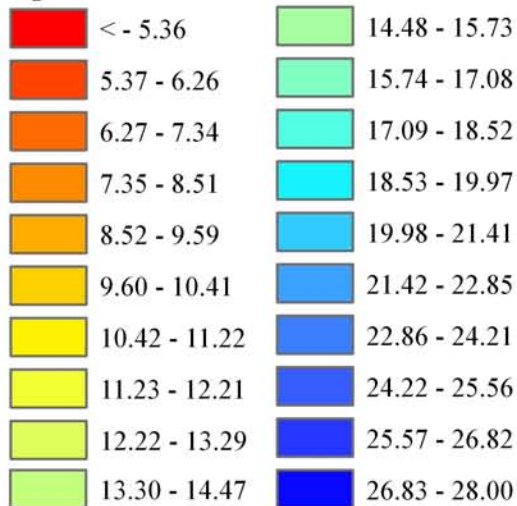

Wind Resource of Illinois

Average Wind Speed 10 Meters
Year 2007

- ISWS Sites
- Illinois Wind Sites
- NWS Sites
- Counties

Speed in MPH