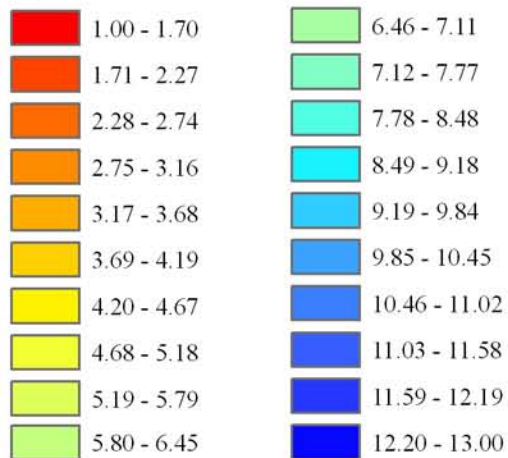

Wind Resource of Illinois

Average Wind Speed 10 Meters
Fall (September, October, November)
2005

-  ISWS Sites
-  Illinois Wind Sites
-  NWS Sites
-  Counties

Speed in M/S

Created: August 2008
Created By: Brock W. Terry
Datum/Projection: NAD 83 Illinois State Plane West