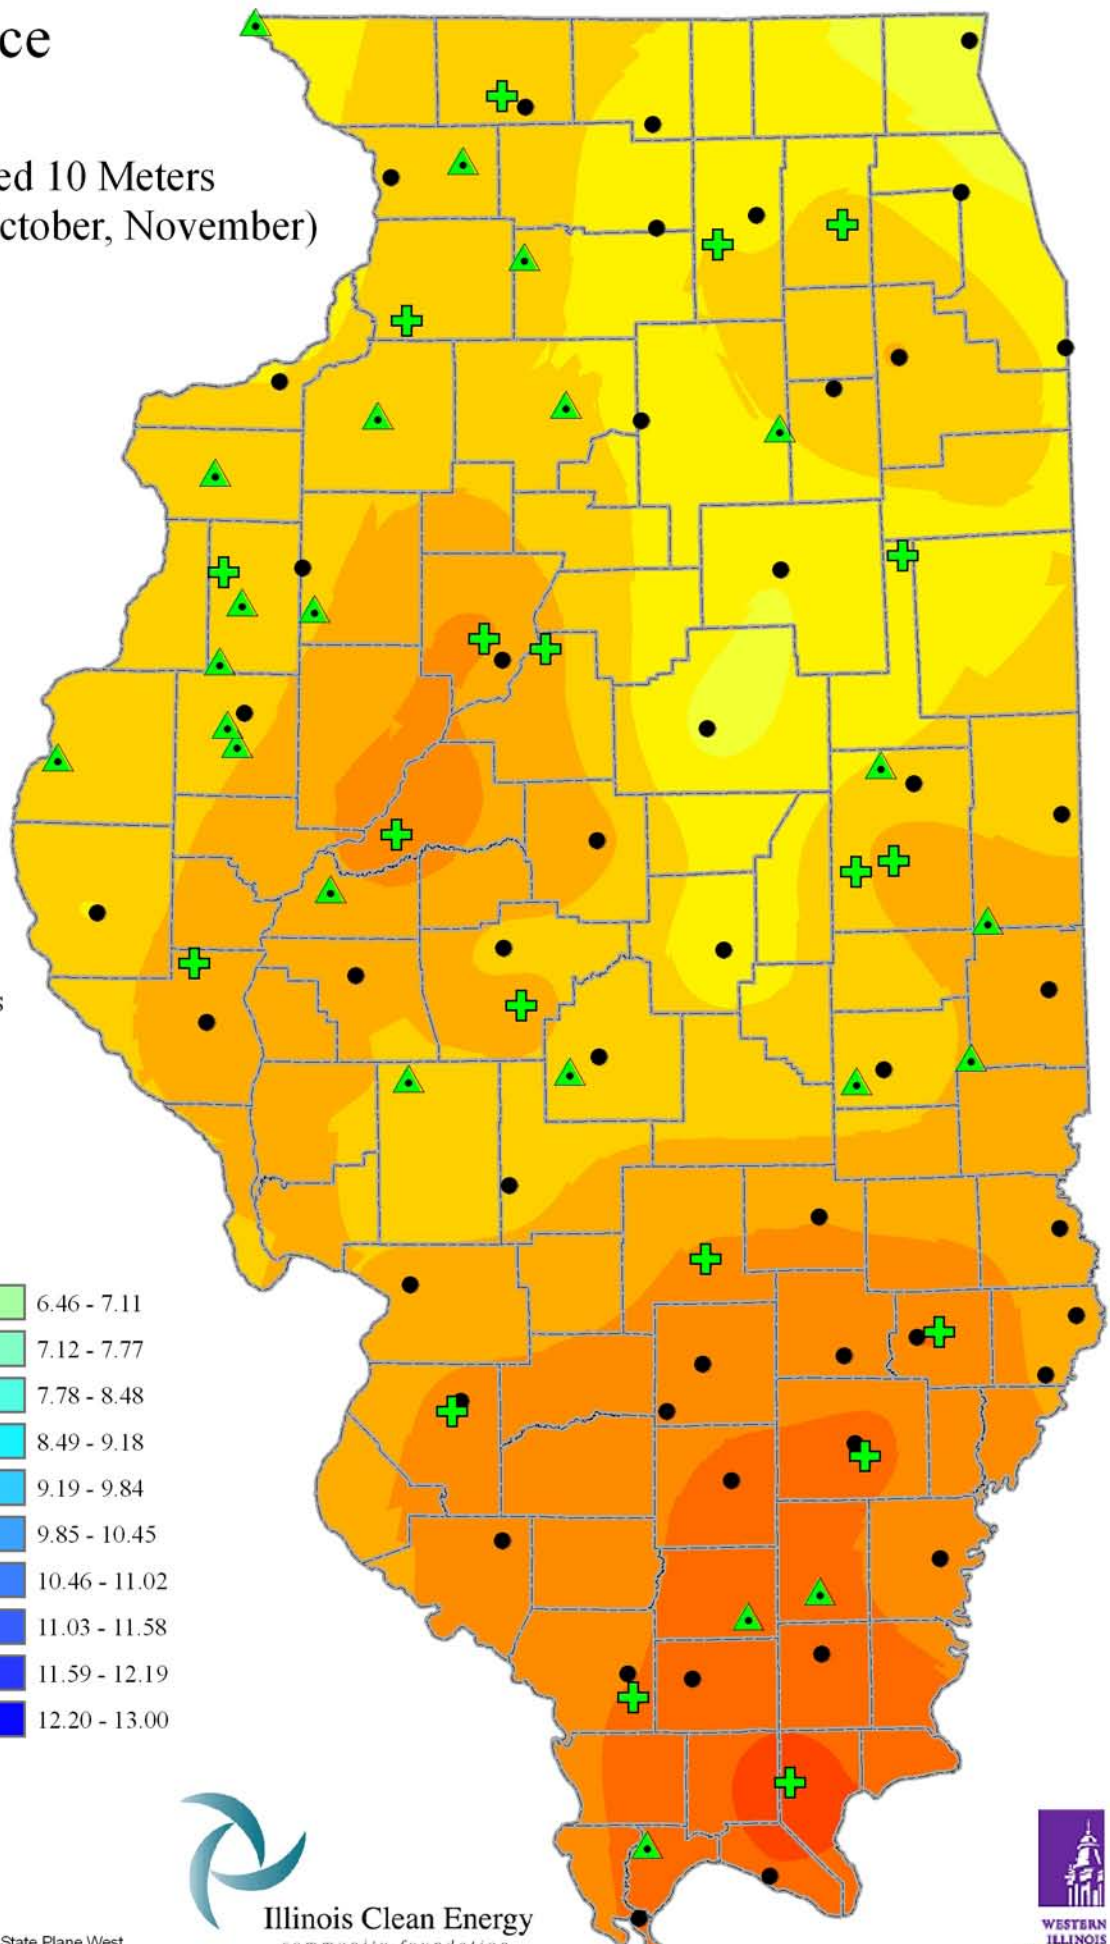

Wind Resource of Illinois

Average Wind Speed 10 Meters
Fall (September, October, November)
2005

-  ISWS Sites
-  Illinois Wind Sites
-  NWS Sites
-  Counties

Speed in M/S

Created: August 2008
Created By: Brock W. Terry
Datum/Projection: NAD 83 Illinois State Plane West